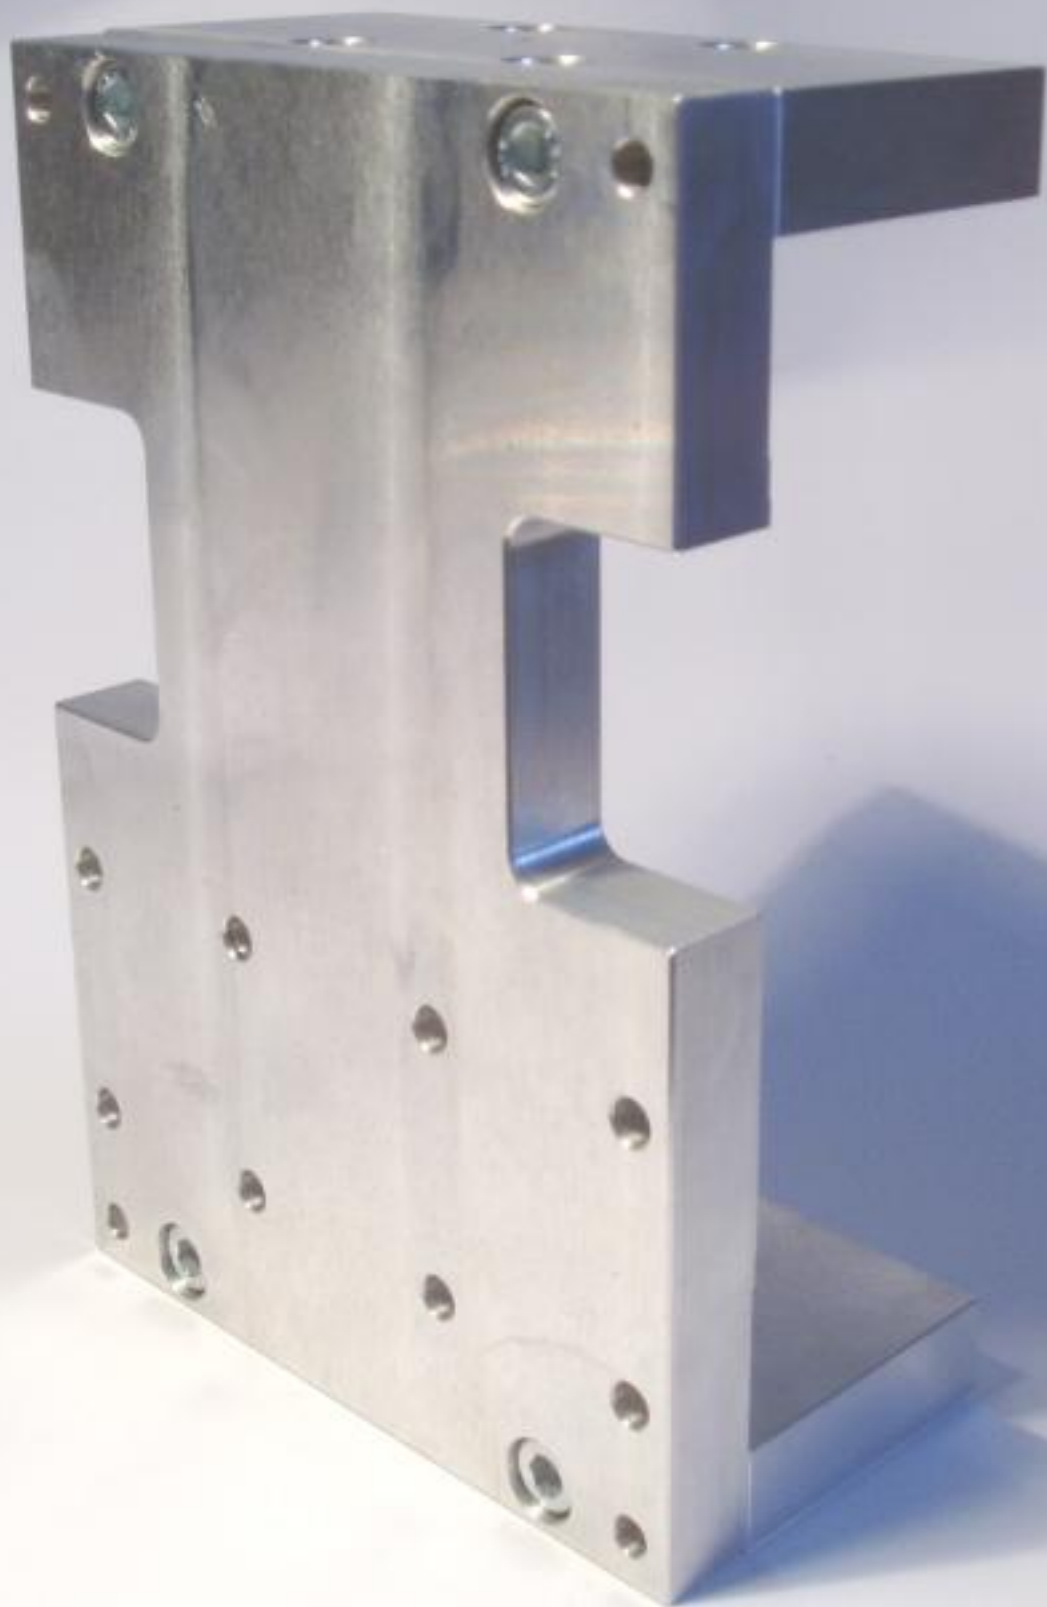

© www.metallstore.de

© www.metallstore.de

A close-up photograph of a silver-colored metal extrusion profile. The profile has a complex, multi-lobed cross-section with several large, irregularly shaped cutouts. The metal has a brushed or slightly textured finish. The profile is shown at an angle, highlighting its three-dimensional structure.

© Metallstore

© www.metalstore.de

© www.metalstore.de

© www.metallstore.de

A metal bolt with a square base and a hexagonal head. The bolt has a threaded section in the middle and a smooth section at the top. The base is a square plate with a small hole on one side. The bolt is shown at an angle against a white background.

© www.metallstore.de

www.metalstore.de

© www.metalstore.de

© www.metallstore.de

© www.metallstore.de

A photograph of a white metal plate, likely made of aluminum, featuring a central longitudinal slot and a series of circular holes along its length. The plate is positioned diagonally against a blue background. The holes are arranged in a pattern: a single hole near the top, followed by a row of three holes, and a row of four holes near the bottom. The central slot is wider at the top and tapers towards the bottom. The plate is secured to a blue metal frame by several small silver screws along its top edge.