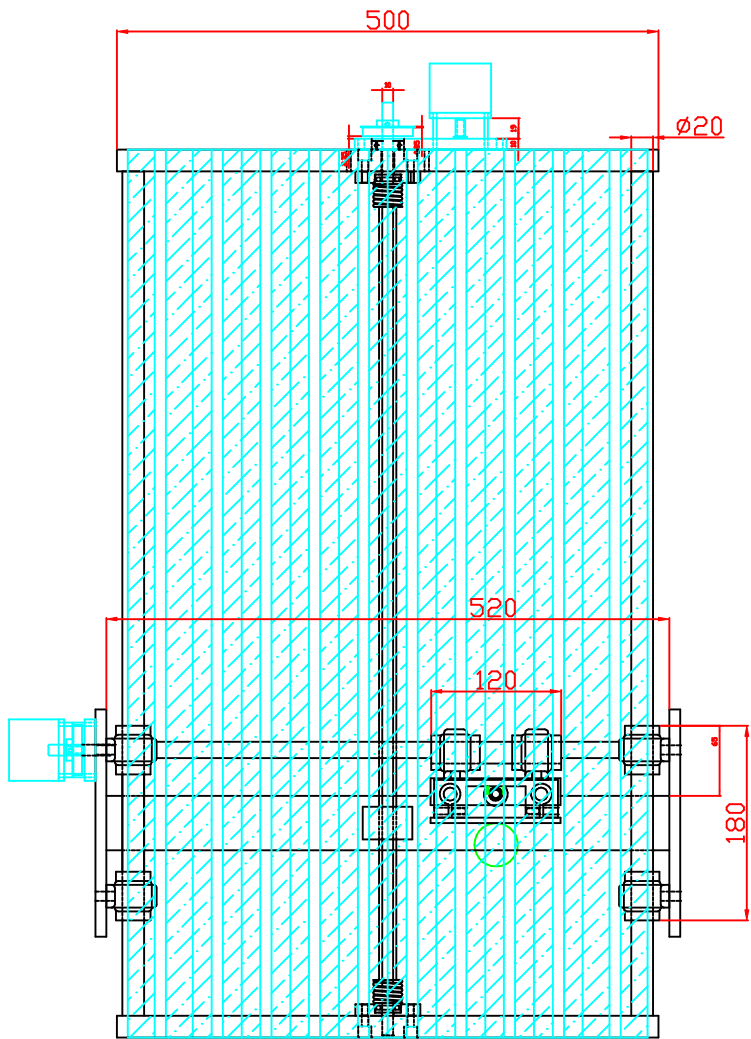

Trapezium nut holder for centering to X as J.Stinissen 07-12-2000

45

10.3

WFB-BH1  
 J.Stinissen  
 23-10-2000