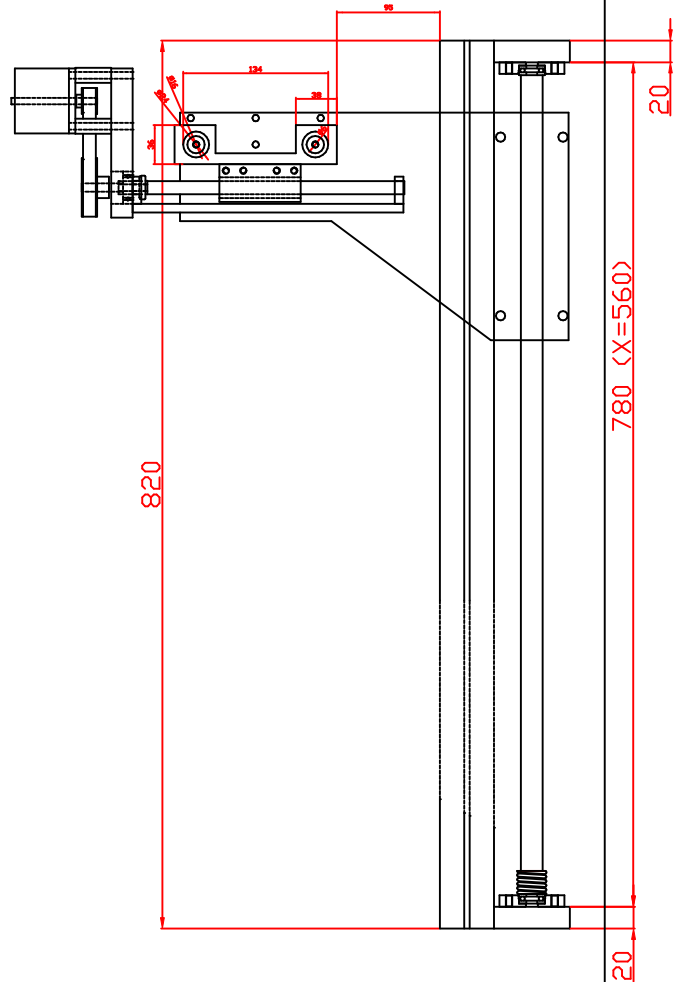

Trapezium nut holder for centering to X as J.Stinissen 07-12-2000

45

10.3

WFB-BH1  
 J.Stinissen  
 23-10-2000