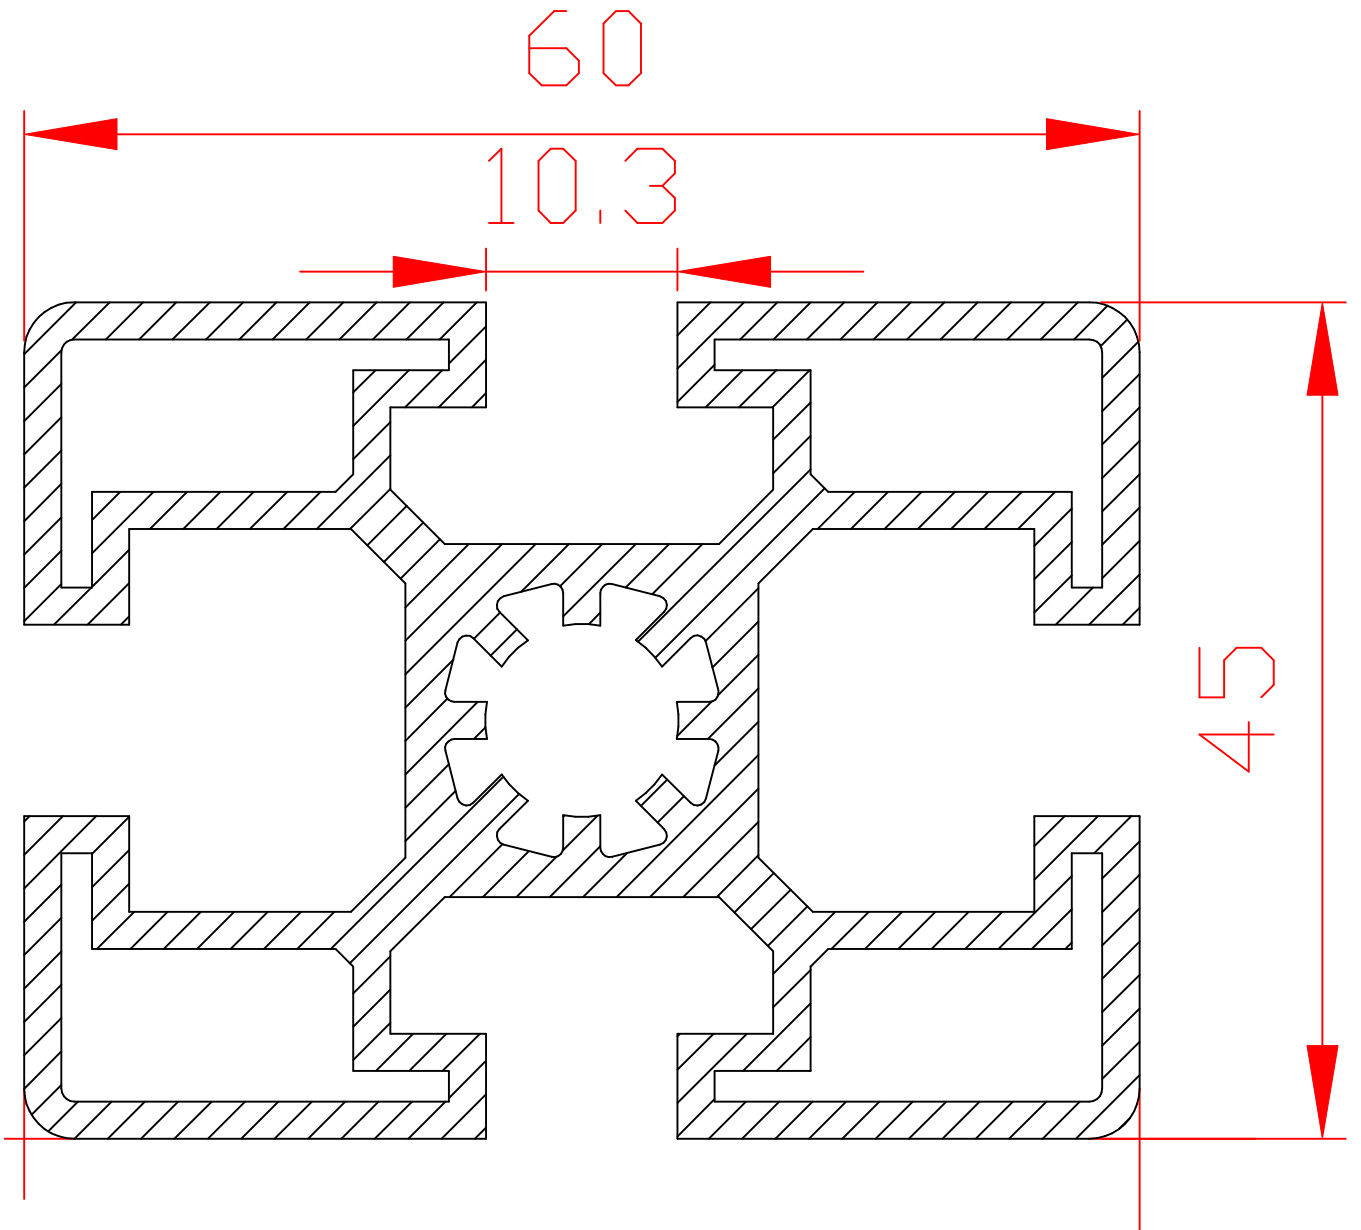

Trapezium nut holder for centering to X as J.Stinissen 07-12-2000

45

10.3

WFB-BH1  
 J.Stinissen  
 23-10-2000