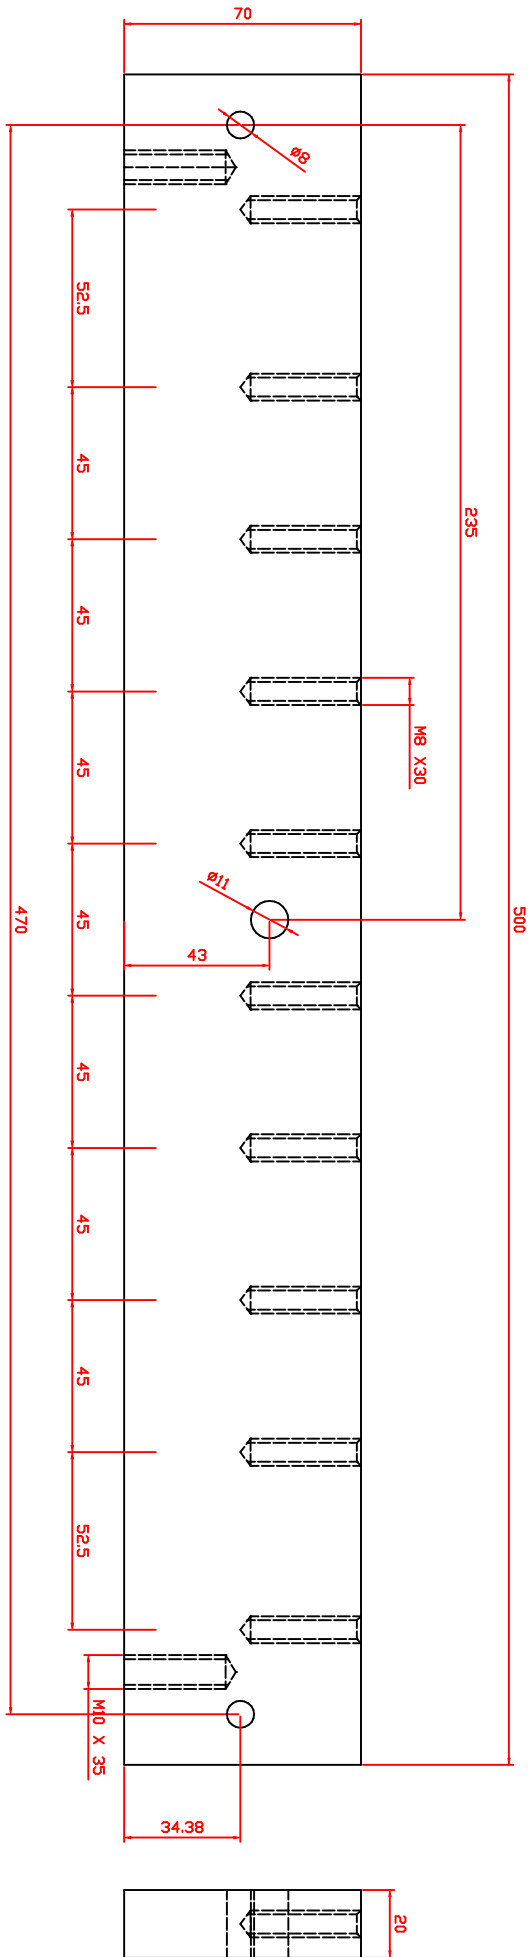

Trapezium nut holder for centering to X as J.Stinissen 07-12-2000

45

10.3

WFB-BH1  
 J.Stinissen  
 23-10-2000