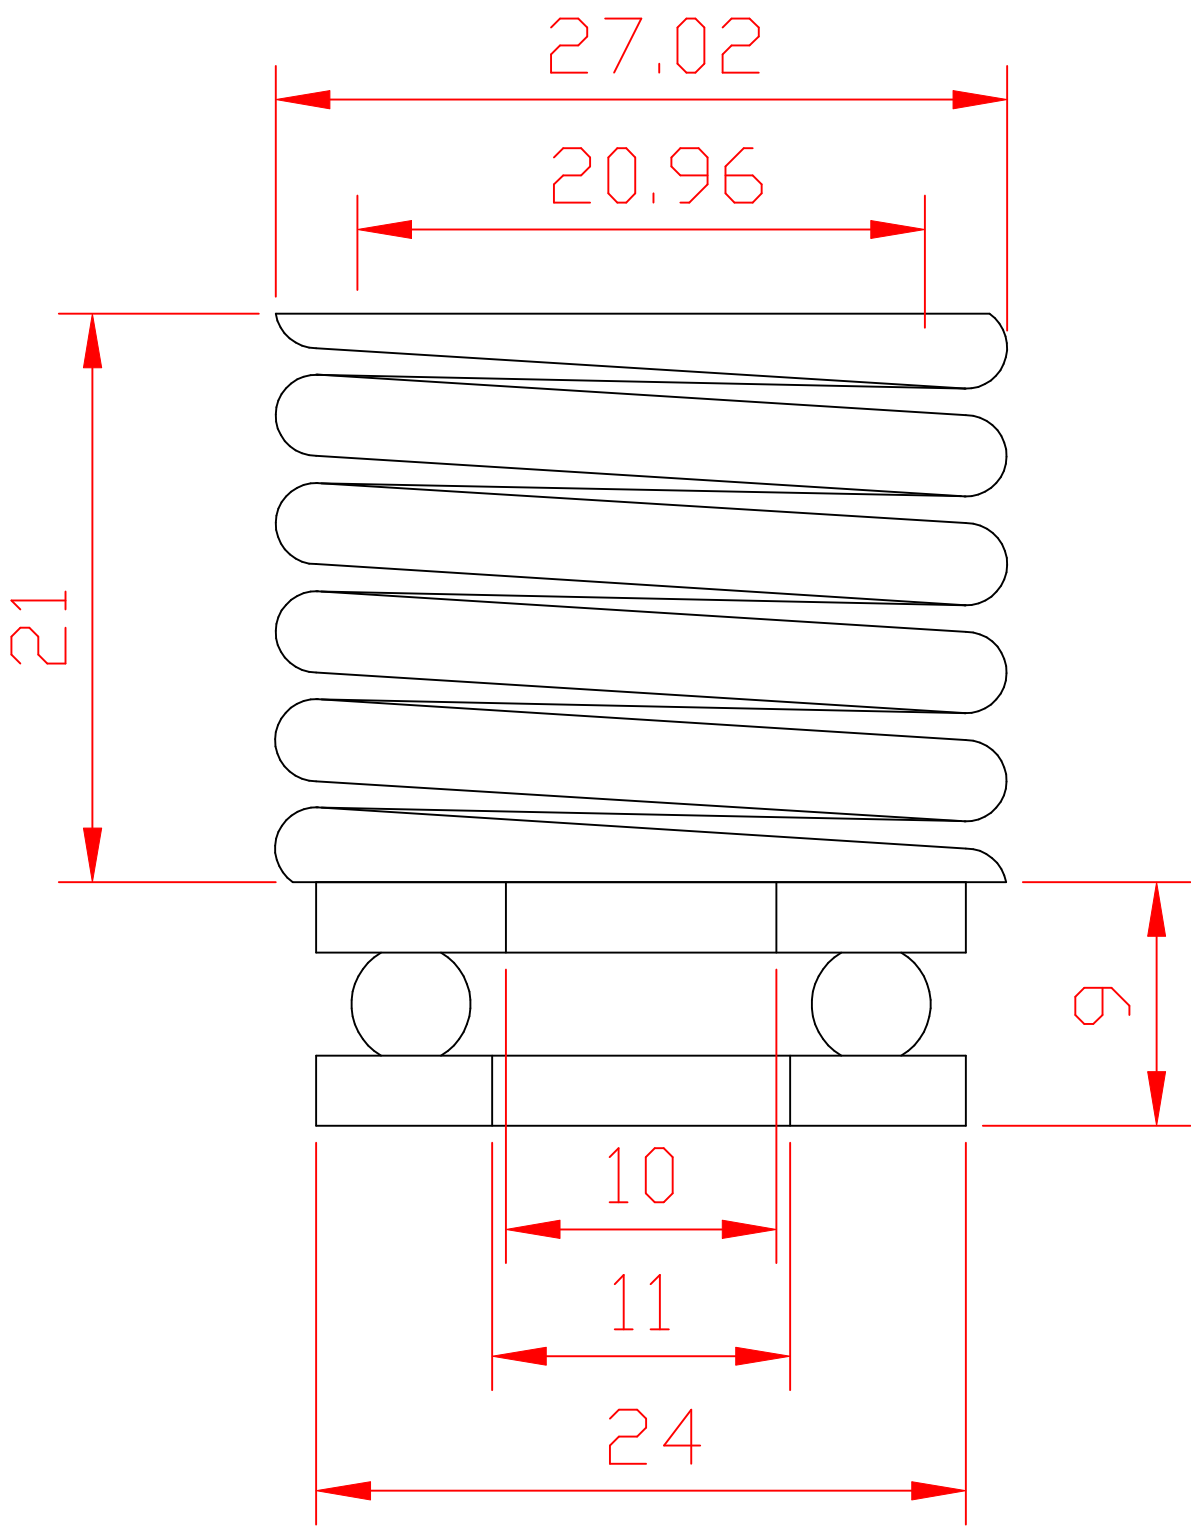

Trapezium nut holder for centering to X as J.Stinissen 07-12-2000

45

10.3

WFB-BH1  
 J.Stinissen  
 23-10-2000