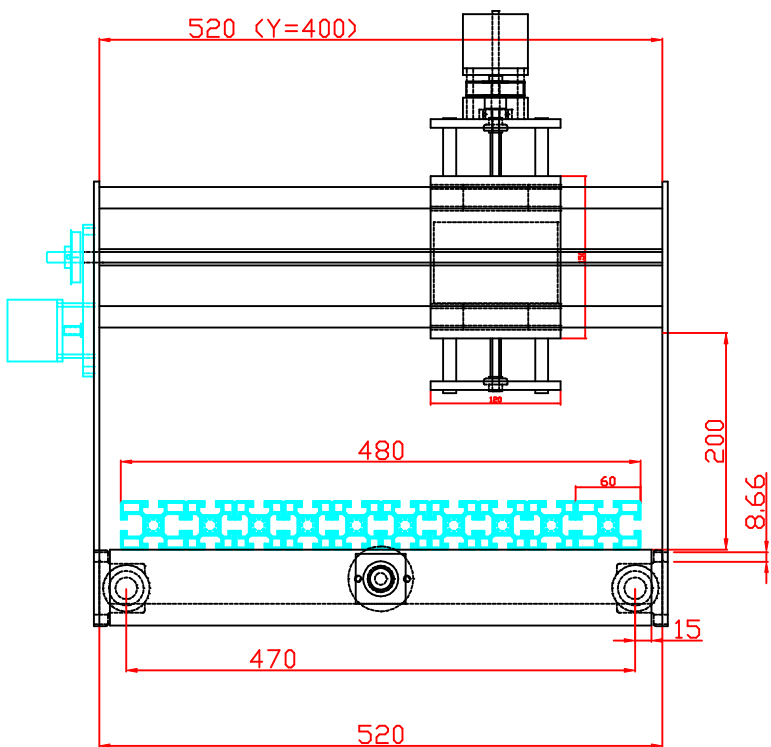

Trapezium nut holder for centering to X as J.Stinissen 07-12-2000

45

10.3

WFB-BH1  
 J.Stinissen  
 23-10-2000