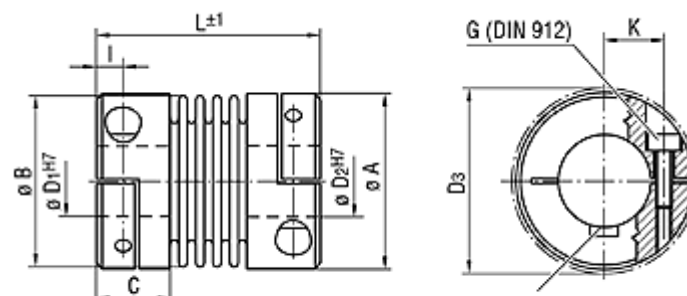

Description

Item Specifics - Item Condition

Condition:

Used

Product Type : **Coupler**

Industry Type : **Motion Control**

Tool & Item Type : **Metal Bellow Coupler**

Manufacturer : **Gerwah**

GERWAH Miniature Metal Bellow Coupler

DKN 100 Series - 14 mm bore, max 19 mm

You are bidding on a **GERWAH Miniature Metal Bellow Coupler**. This is their DKN 100 series. It has a 14 mm bore on both sides. The maximum bore according to the manufacturer's specifications is 19 mm (about 3/4 inch).

Keyway according to DIN 6885¹⁾ on demand

A - Dimension	40.5 mm
B - Dimension	40 mm
C - Dimension	14.5 mm
L - Length	47 mm
L - Tolerance	+/- 1 mm
I - Dimension	5 mm
D3 - Diameter	41.5 mm
G - Grub Screw	M 4
K - Dimension	15.5 mm
Nominal Torque	10 Nm
Misalignment Radial	0.15 mm
Misalignment Axial	0.4 mm
Torsion Spring Stiffness	8070 Nm/rad
Moment of Inertia	231 g cm ²
Weight	120 g
D1 Min-Bore Size	14 mm
D1 Max-Bore Size	19 mm
D2 Min-Bore Size	14 mm
D2 Max-Bore Size	19 mm
Max Speed	20000 rpm
Angular Misalignment	1.2o to 2o depending on length