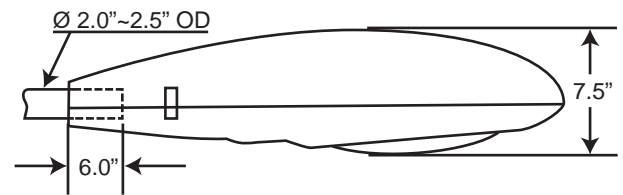

Specifications

Model	30W	50W	80W	100W	120W
Input Voltage	AC 85-265V (40-60Hz)	AC 85-265V (40-60Hz)	AC 85-265V (40-60Hz)	AC 85-265V (40-60Hz)	AC 85-265V (40-60Hz)
	DC 12/24V	DC 12/24V	-	-	-
Efficacy	70 Lm/W	70 Lm/W	70 Lm/W	70 Lm/W	70 Lm/W
CRI	≥ 80	≥ 80	≥ 80	≥ 80	≥ 80
Luminous Flux	2100 Lm	3500 Lm	5600 Lm	7000 Lm	8400 Lm
Recommended Mounting Height	10-20 ft. (3-6m)	13-23 ft. (4-7m)	20-32 ft. (6-10m)	25-35 ft. (8-10m)	25-35 ft. (8-12m)
Center Illuminance	30 Lux @ 4m 15 Lux @ 6m	67 Lux @ 4m 32 Lux @ 6m 19 Lux @ 8m	45 Lux @ 6m 26 Lux @ 8m 17 Lux @ 10m	30 Lux @ 8m 21 Lux @ 10m 15 Lux @ 12m	39 Lux @ 10m 26 Lux @ 12m
Lighting Angle	120°	120°	120°	120°	120°
Working Temperature	122°F	122°F	122°F	122°F	122°F
Dimension	21"x10"x5"	21"x10"x5"	32"x12"x8"	32"x12"x8"	32"x12"x8"