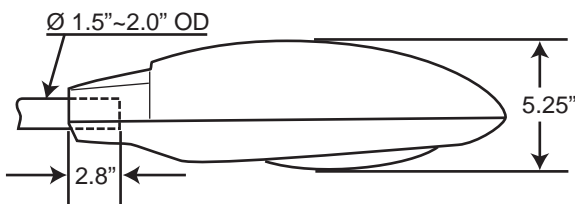

Specifications

Model	30W	50W	80W	100W	120W
Input Voltage	AC 85-265V (40-60Hz)	AC 85-265V (40-60Hz)	AC 85-265V (40-60Hz)	AC 85-265V (40-60Hz)	AC 85-265V (40-60Hz)
	DC 12/24V	DC 12/24V	-	-	-
Efficacy	70 Lm/W	70 Lm/W	70 Lm/W	70 Lm/W	70 Lm/W
CRI	≥ 80	≥ 80	≥ 80	≥ 80	≥ 80
Luminous Flux	2100 Lm	3500 Lm	5600 Lm	7000 Lm	8400 Lm
Recommended Mounting Height	10-20 ft. (3-6m)	13-23 ft. (4-7m)	20-32 ft. (6-10m)	25-35 ft. (8-10m)	25-35 ft. (8-12m)
Center Illuminance	30 Lux @ 4m 15 Lux @ 6m	67 Lux @ 4m 32 Lux @ 6m 19 Lux @ 8m	45 Lux @ 6m 26 Lux @ 8m 17 Lux @ 10m	30 Lux @ 8m 21 Lux @ 10m 15 Lux @ 12m	39 Lux @ 10m 26 Lux @ 12m
Lighting Angle	120°	120°	120°	120°	120°
Working Temperature	122°F	122°F	122°F	122°F	122°F
Dimension	21"x10"x5"	21"x10"x5"	32"x12"x8"	32"x12"x8"	32"x12"x8"