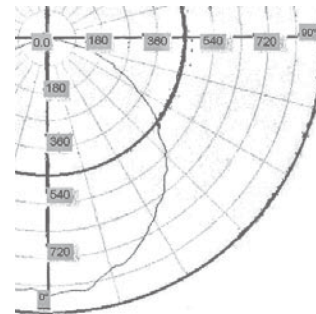

100W Photometric