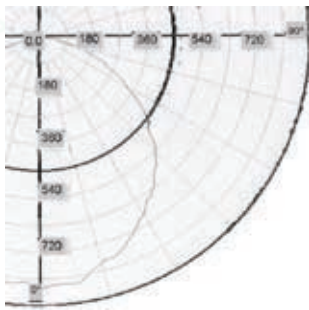

*2 Saving based on U.S. average 1.55 lbs CO₂ per kwh, 11,560 lbs CO₂ per passenger car per year.

Specifications

Model	30W	50W	80W	100W	120W
Input Voltage	AC 85-265V (40-60Hz)	AC 85-265V (40-60Hz)	AC 85-265V (40-60Hz)	AC 85-265V (40-60Hz)	AC 85-265V (40-60Hz)
	DC 12/24V	DC 12/24V	-	-	-
Efficacy	70 Lm/W	70 Lm/W	70 Lm/W	70 Lm/W	70 Lm/W
CRI	≥ 80	≥ 80	≥ 80	≥ 80	≥ 80
Luminous Flux	2100 Lm	3500 Lm	5600 Lm	7000 Lm	8400 Lm
Recommended Mounting Height	10-20 ft. (3-6m)	13-23 ft. (4-7m)	20-32 ft. (6-10m)	25-35 ft. (8-10m)	25-35 ft. (8-12m)
Center Illuminance	30 Lux @ 4m 15 Lux @ 6m	67 Lux @ 4m 32 Lux @ 6m 19 Lux @ 8m	45 Lux @ 6m 26 Lux @ 8m 17 Lux @ 10m	30 Lux @ 8m 21 Lux @ 10m 15 Lux @ 12m	39 Lux @ 10m 26 Lux @ 12m
Lighting Angle	120°	120°	120°	120°	120°
Working Temperature	122°F	122°F	122°F	122°F	122°F
Dimension	21"x10"x5"	21"x10"x5"	32"x12"x8"	32"x12"x8"	32"x12"x8"