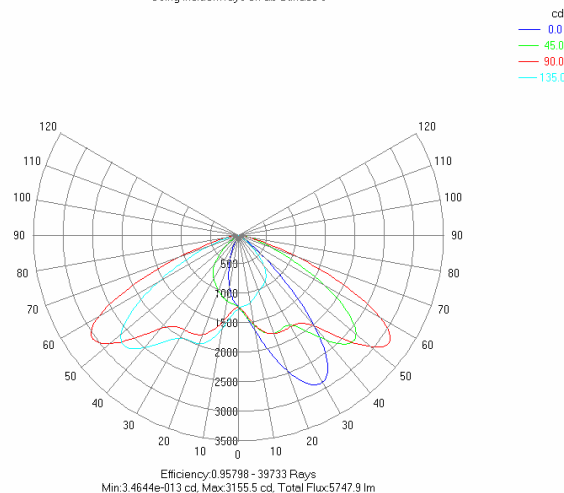

For more information Visit Us At www.compliantled.com

8770 W Bryn Mawr Ave, Chicago, IL 60631 *(Phone) 888-533-8434 *(Fax) 888-533-6420