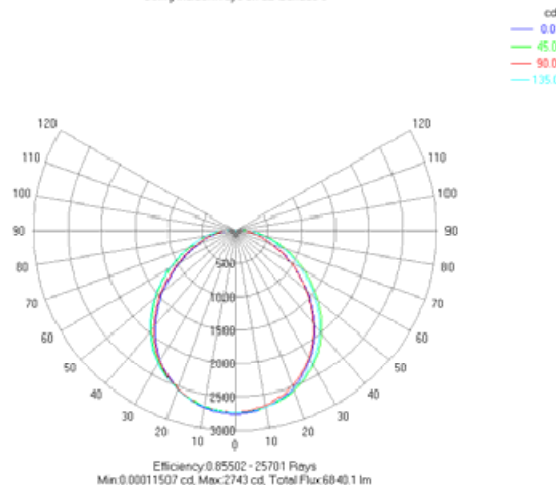

Features:

No UV, instant on/off, longer life than incandescent & HID's, wide voltage and constant current design, solid state, high shock & vibration resistant, mercury – free, no noise, no flickering. The products are in accordance with ETL and UL testing standards.