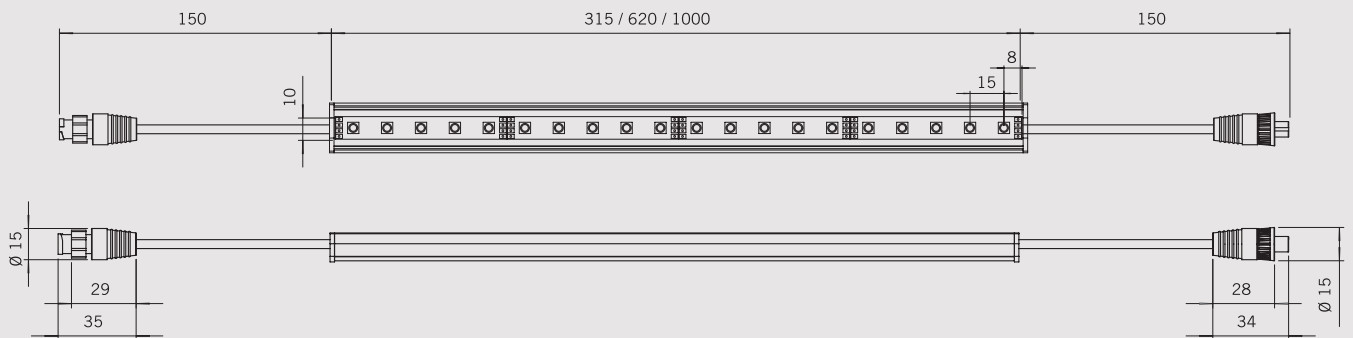

1
2 3

1. Barnone • Singapore
2. Kallang Leisure Park • Singapore
3. Crown Plaza Hotel @ Terminal 3 • Singapore

Dimensions

Indoor

Outdoor