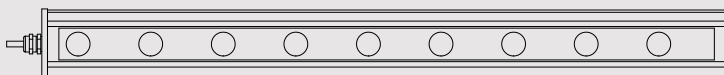

Dimensions

RGB

MONO

Arrovo T-strip I Indoor/Outdoor

Features:

- Low profile, Linear LED strip light
- High brightness LED
- Indoor or outdoor installation
- Micro connectors to link multiple strips
- IP67 male-female connectors (Outdoor)
- Resin encapsulated (Outdoor)