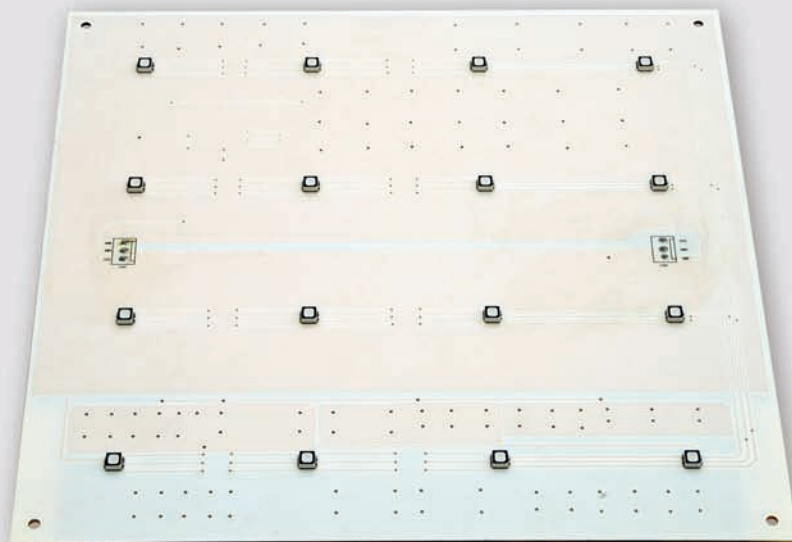

Technical Details (RGB):

Electrical

Light Source	: 1 W Philips Luxeon LED
Power Consumption	: 18 W / 36 W
Operating Voltage	: 24 Vdc
Communication	: 3 channel constant current

Mechanical

Housing	: Extruded aluminum 608 mm / 1208 mm / custom length
Finishing	: Natural anodising
Cable Length	: 3000 mm
Weight	: 1600 / 3200 grams

Dimensions

Indoor

Outdoor

Arrovo LED Panel RGB/Mono

Features:

- Low profile, 16 SMD RGB LED tile
- High brightness LED
- Indoor installation
- Micro connectors to link multiple tiles

Technical Details (RGB):