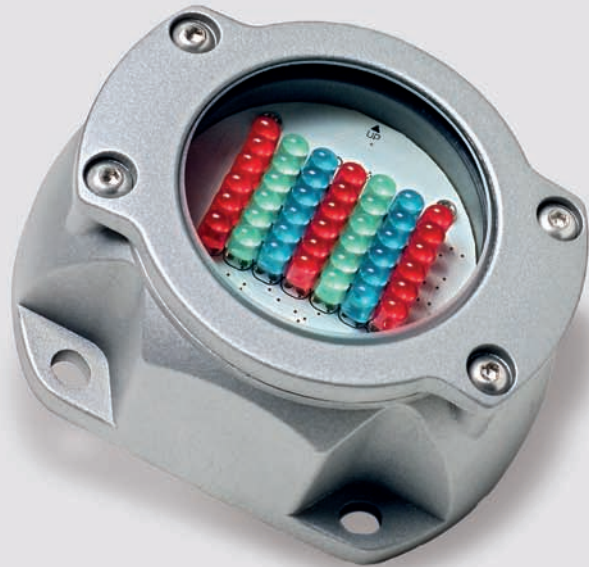

Accessories

Power Supply	: Arrovo PDI-125 with starter cable
Cables with Connectors	: 1 m / 3 m / 5 m / 10 m
Unused Output Cover	: End cap

- 1
- 2

- 1. The Jewel Box, Mount Faber • Singapore
- 2. Capital Square • Malaysia

Technical Details:

Electrical

Light Source	: 3 mm oval LED / 18 Red / 12 Green / 12 Blue White (optional)
Power Consumption	: 3 W
Operating Voltage	: 24 Vdc
Communication	: DMX512 / 1990

Mechanical

Housing	: Die cast aluminum
Finishing	: Powder coated painting
Cable Length	: 260 mm excluding connector
Weight	: 300 grams