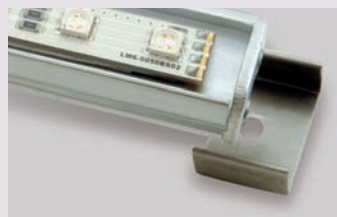

Arrovo K-strip Indoor/Outdoor

Features:

- Low profile, Linear LED colour changer strip light
- High brightness tri-colour LED
- Indoor or outdoor installation
- RGB additive colour mixing up to 16.7 million colours
- Micro connectors to link multiple strips
- IP67 male-female connector (Outdoor)
- Resin encapsulated (Outdoor)

Technical Details (Indoor):

Electrical

Light Source : Tri-colour SMD LED
Power Consumption : 5 W @ 315 mm
Operating Voltage : 24 Vdc
Communication : 3 channel LED controller

Mechanical

Housing : Extruded aluminum
Finishing : Natural anodising
Cable Length : 50 mm
Weight : 80 grams @ 315 mm

Optical

Beam Angle : Wide

Environmental

Ingress Protection : IP20
Operation Temperature : -10° C to 50° C

Accessories

Model	Colour	Controller	LED Driver	Function	Power Supply	Max Length
Arrovo K-strip RGB	RGB	Power Switch	Stand Alone LED Controller	Built-in colour scenes	30W	2M
		Wall Mount Keypad DMX-512	DMX LED Driver	Programmable and full functionality	100W	5M
					200W	10M

Technical Details (Outdoor):

Electrical

Light Source : Tri-colour SMD LED
Power Consumption : 5 W @ 315 mm
Operating Voltage : 24 Vdc
Communication : 3 channel LED controller

Mechanical

Housing : Extruded aluminum
Finishing : Natural anodising
Cable Length : 150 mm
Weight : 90 grams @ 315 mm

Optical

Beam Angle : Wide

Environmental

Ingress Protection : IP67
Operation Temperature : -10° C to 50° C