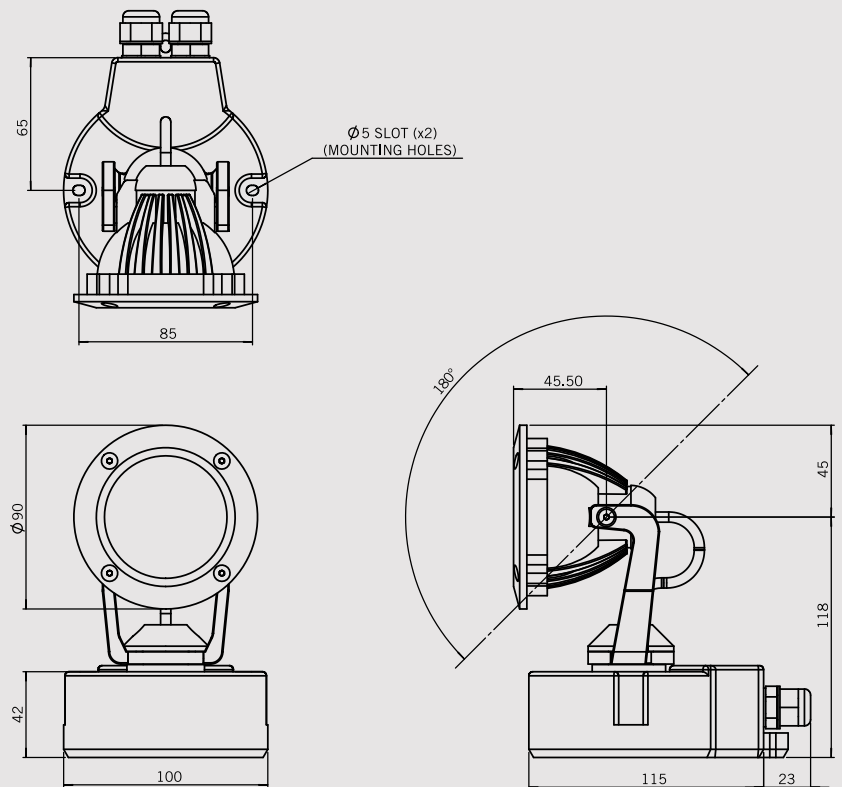

Dimensions