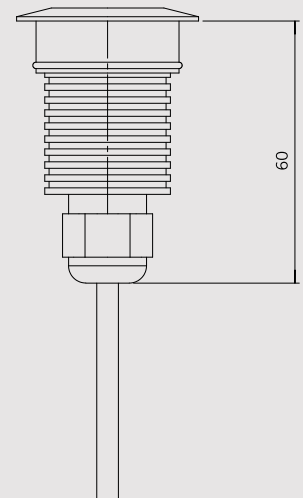

Mechanical

Housing	: Die cast aluminum
Finishing	: Powder coated paint
Cable Length	: 3000 mm
Weight	: 200 grams

Optical

Beam Angle	: Wide
Lens	: Diffused

Environmental

Ingress Protection	: IP65 IP68 (optional)
Operation Temperature	: -10° C to 50° C

Accessories

Power Supply	: LED driver 1 W
Casting Tube	

1

1. Harbour Front Place • Singapore

Dimensions

Arrovo Mini Projector

Features:

- Single colour high power LED projector
- Indoor and outdoor installation
- Remote LED driver

Technical Details:

Electrical

Light Source	: 1 W / 3 W / K 2 LED
Colour Temperature	: 3000K / 4000K / 6000K Red / Green / Blue / Amber
Power Consumption	: 3 W
Operating Current	: 350 mA

Mechanical

Housing	: Die cast aluminum
Finishing	: Powder coated painting
Cable Length	: 260 mm excluding connector
Weight	: 300 grams