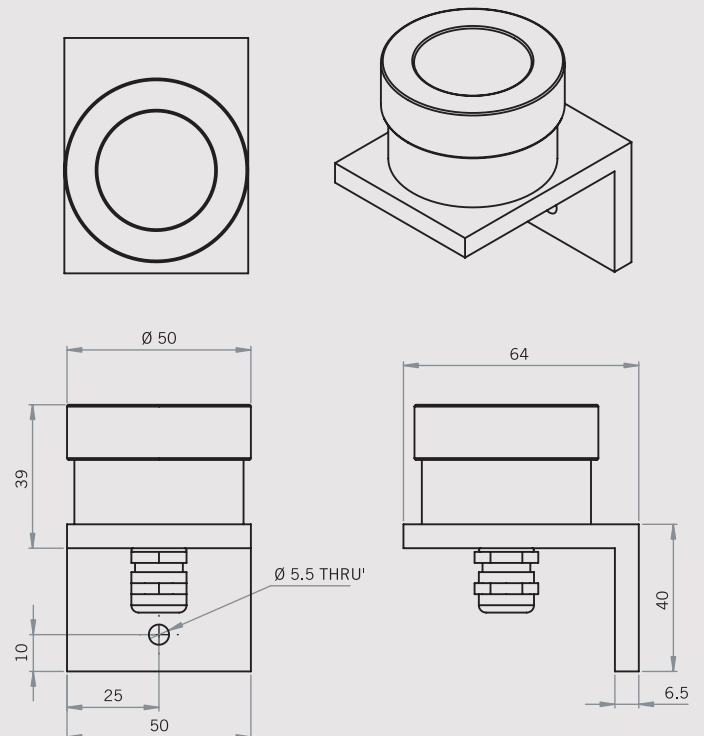

Dimensions