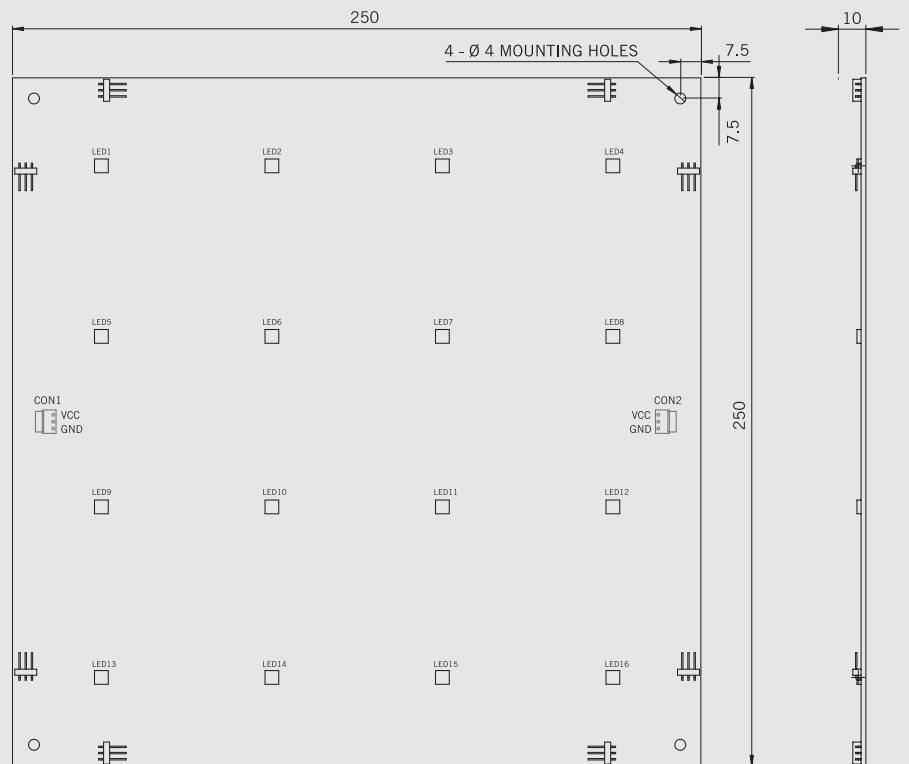

Dimensions