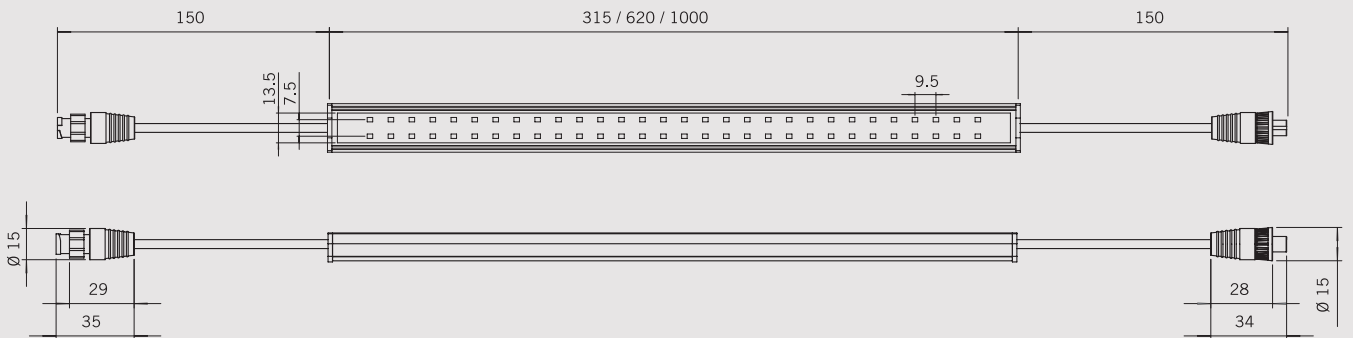

Technical Details (RGB):

Electrical

Light Source	: 1 W Philips Luxeon LED
Power Consumption	: 18 W / 36 W
Operating Voltage	: 24 Vdc
Communication	: 3 channel constant current

Mechanical

Housing	: Extruded aluminum 608 mm / 1208 mm / custom length
Finishing	: Natural anodising
Cable Length	: 3000 mm
Weight	: 1600 / 3200 grams

Mechanical

Housing : Extruded aluminum
 Finishing : Natural anodising
 Cable Length : 150 mm
 Weight : 90 grams @ 315 mm

Optical

Beam Angle : Wide

Environmental

Ingress Protection : IP67
 IP68 (optional)
 Operation Temperature : -10° C to 50° C

1

2

- 1. BMW Showroom • Singapore
- 2. Church of God • Singapore

Dimensions

Indoor

Outdoor

Arrovo K-strip Indoor/Outdoor

Features: