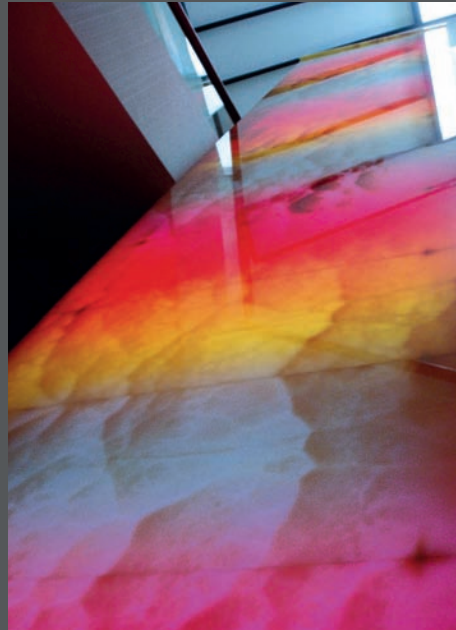

1 2

1 & 2, Dalvey Road • Singapore