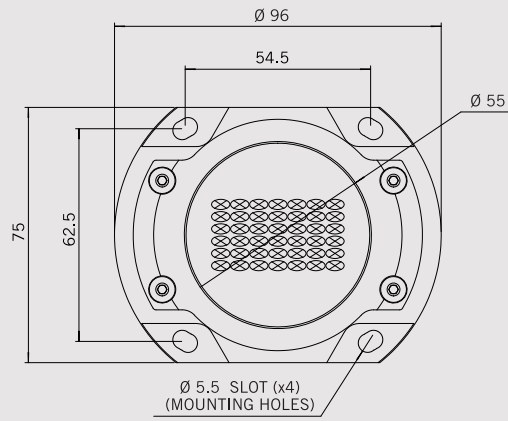

Dimensions