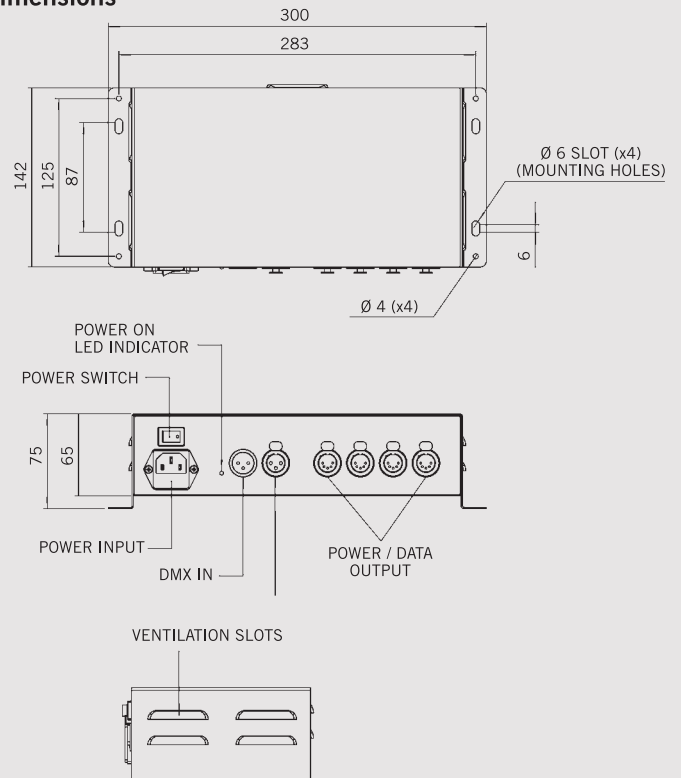

Accessories

- Connectors : 3 pin XLR connector or 5 pin XLR connector

Dimensions

Accessories

Description:

Compatibility:

Dimensions (mm):

- 30 W Power Supply
24 V