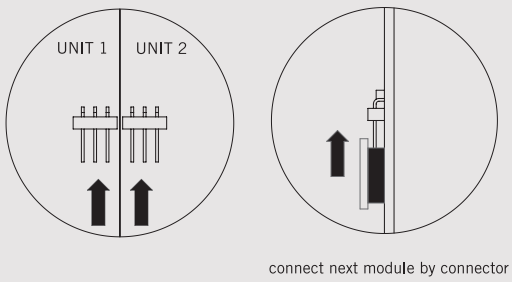

Accessories

Power Supply	: 24Vdc see accessories page 34
Connector	: Tile-Tile Connector

1 2

1 & 2, Dalvey Road • Singapore

Dimensions

Arrovo 3 RGB/Mono

Features:

- Operates in stand-alone or DMX mode
- Indoor and outdoor installation
- RGB additive colour mixing up to 16.7 million colours
- DMX addressing and mode setting via dip switch
- Multi-pole IP65 connector for easy connection
- Integrated fool-proof input and output cable