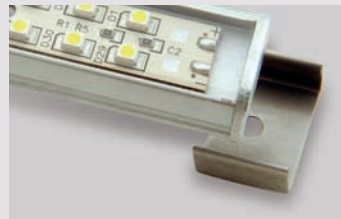

Technical Details (RGB):

Electrical

Light Source	: 1 W Philips Luxeon LED
Power Consumption	: 18 W / 36 W
Operating Voltage	: 24 Vdc
Communication	: 3 channel constant current

Mechanical

Housing	: Extruded aluminum 608 mm / 1208 mm / custom length
Finishing	: Natural anodising
Cable Length	: 3000 mm
Weight	: 1600 / 3200 grams

1 2

1 & 2. Barnone • Singapore

Dimensions

Indoor

Outdoor

Arrovo T-strip II Indoor/Outdoor

Features:

- Low profile, Linear LED strip light
- High brightness LED
- Indoor or outdoor installation
- Micro connectors to link multiple strips
- IP67 male-female connectors (Outdoor)
- Resin encapsulated (Outdoor)