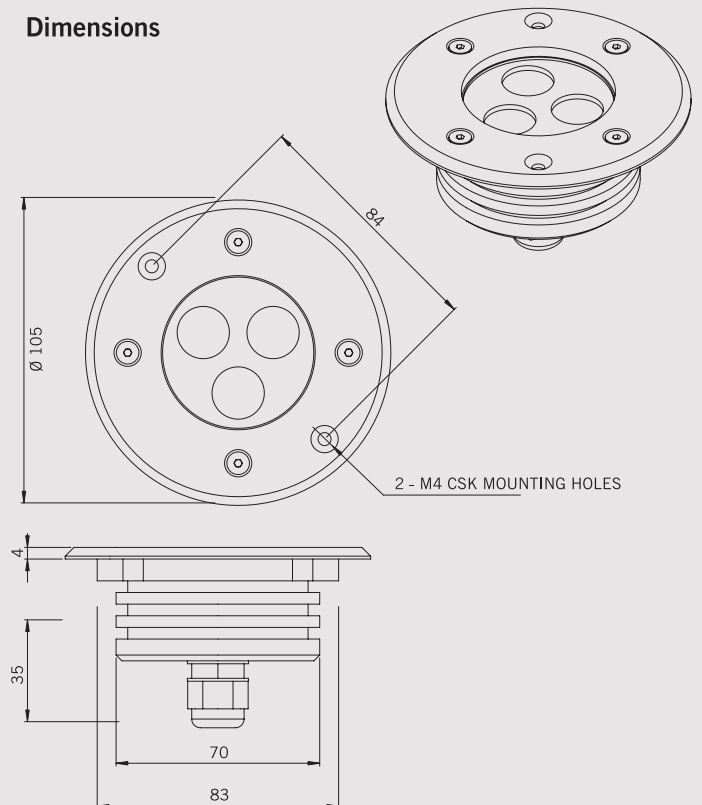

Dimensions