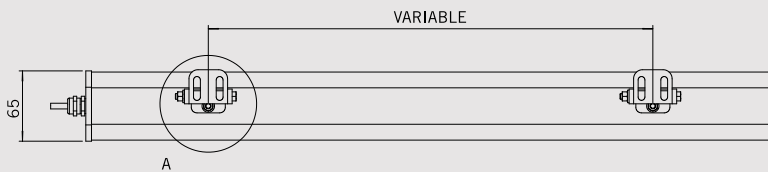

Technical Details (RGB):

Electrical

Light Source	: 1 W Philips Luxeon LED
Power Consumption	: 18 W / 36 W
Operating Voltage	: 24 Vdc
Communication	: 3 channel constant current

Mechanical

Housing	: Extruded aluminum 608 mm / 1208 mm / custom length
Finishing	: Natural anodising
Cable Length	: 3000 mm
Weight	: 1600 / 3200 grams

Mechanical

Housing	: Extruded aluminum 608 mm / 1208 mm / custom length
Finishing	: Natural anodising
Cable Length	: 3000 mm
Weight	: 1600 / 3200 grams

Optical

Beam Angle	: Wide / Narrow / Oval
Lens	: Clear

Dimensions

RGB

MONO

Arrovo T-strip I Indoor/Outdoor

Features:

- Low profile, Linear LED strip light
- High brightness LED
- Indoor or outdoor installation
- Micro connectors to link multiple strips
- IP67 male-female connectors (Outdoor)
- Resin encapsulated (Outdoor)