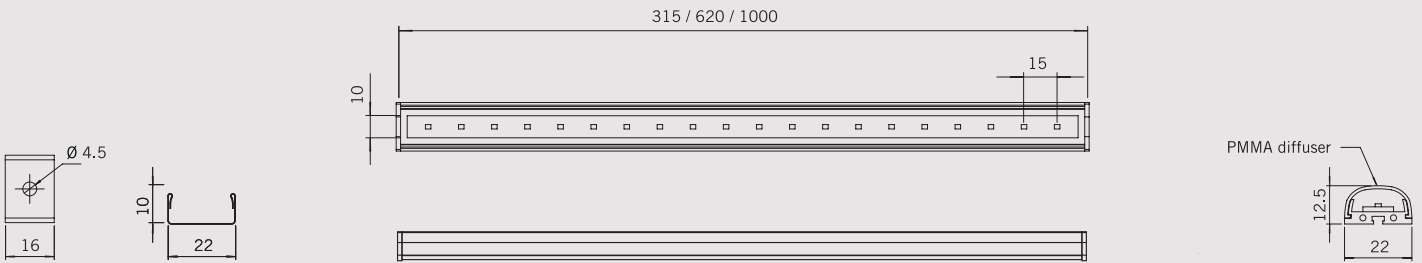

Dimensions

Indoor