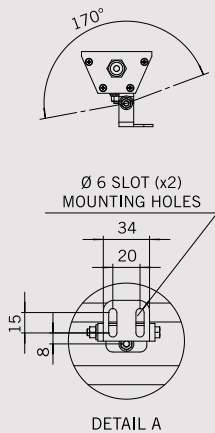

1 2
3

1. Park Infinia • Singapore
2 & 3. International Plaza • Singapore

Dimensions

RGB

MONO