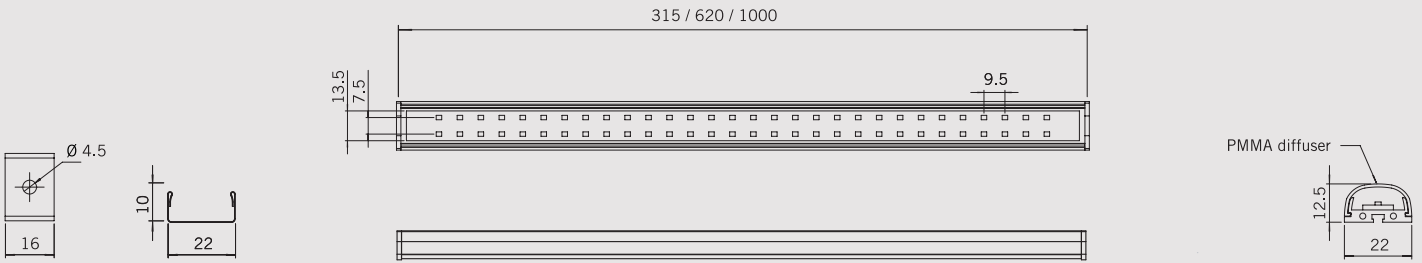

Dimensions

Indoor