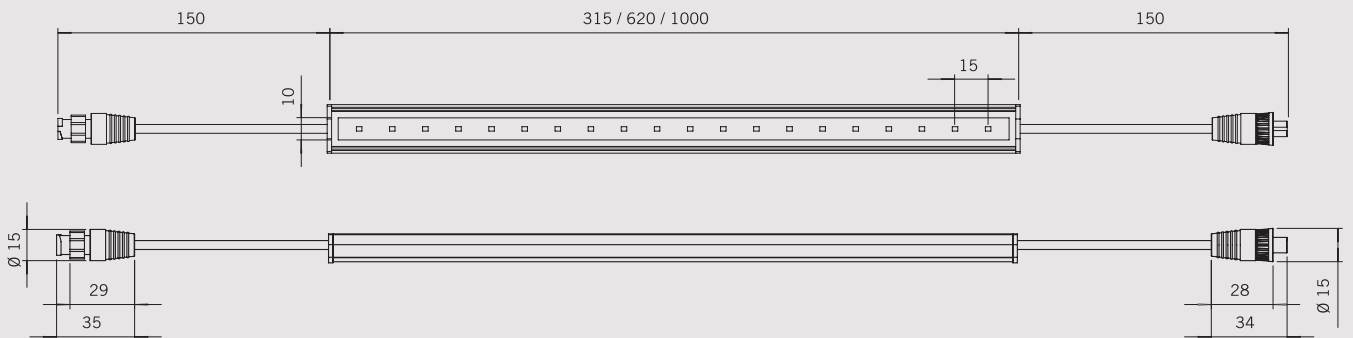

Technical Details (RGB):

Electrical

Light Source	: 1 W Philips Luxeon LED
Power Consumption	: 18 W / 36 W
Operating Voltage	: 24 Vdc
Communication	: 3 channel constant current

Mechanical

Housing	: Extruded aluminum 608 mm / 1208 mm / custom length
Finishing	: Natural anodising
Cable Length	: 3000 mm
Weight	: 1600 / 3200 grams

Mechanical

Housing	: Extruded aluminum
Finishing	: Natural anodising
Cable Length	: 150 mm
Weight	: 90 grams @ 315 mm

Optical

Beam Angle	: Wide
------------	--------

Environmental

Ingress Protection	: IP67 IP68 (optional)
Operation Temperature	: -10° C to 50° C

1 2

1 & 2. Barnone • Singapore

Dimensions

Indoor

Outdoor

Arrovo T-strip II Indoor/Outdoor

Features:

- Low profile, Linear LED strip light
- High brightness LED
- Indoor or outdoor installation
- Micro connectors to link multiple strips
- IP67 male-female connectors (Outdoor)
- Resin encapsulated (Outdoor)