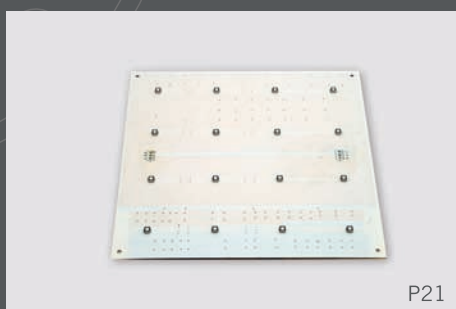

P13

P15

P23

P25

P27

P29

P28

P31

P21

Arrovo Linear RGB/Mono

Features:

- Low profile, high intensity linear LED flood light
- Indoor and outdoor installation
- RGB additive colour mixing up to 16.7 million colours
- Remote LED driver
- Redundant protection against water and dirt
- UV resistant plexiglass diffuser

Technical Details (RGB):

Electrical

Light Source	: 1 W Philips Luxeon LED
Power Consumption	: 18 W / 36 W
Operating Voltage	: 24 Vdc
Communication	: 3 channel constant current

Mechanical

Housing	: Extruded aluminum 608 mm / 1208 mm / custom length
Finishing	: Natural anodising
Cable Length	: 3000 mm
Weight	: 1600 / 3200 grams