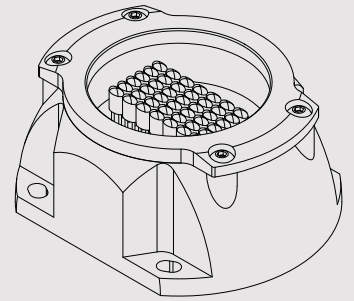

Dimensions