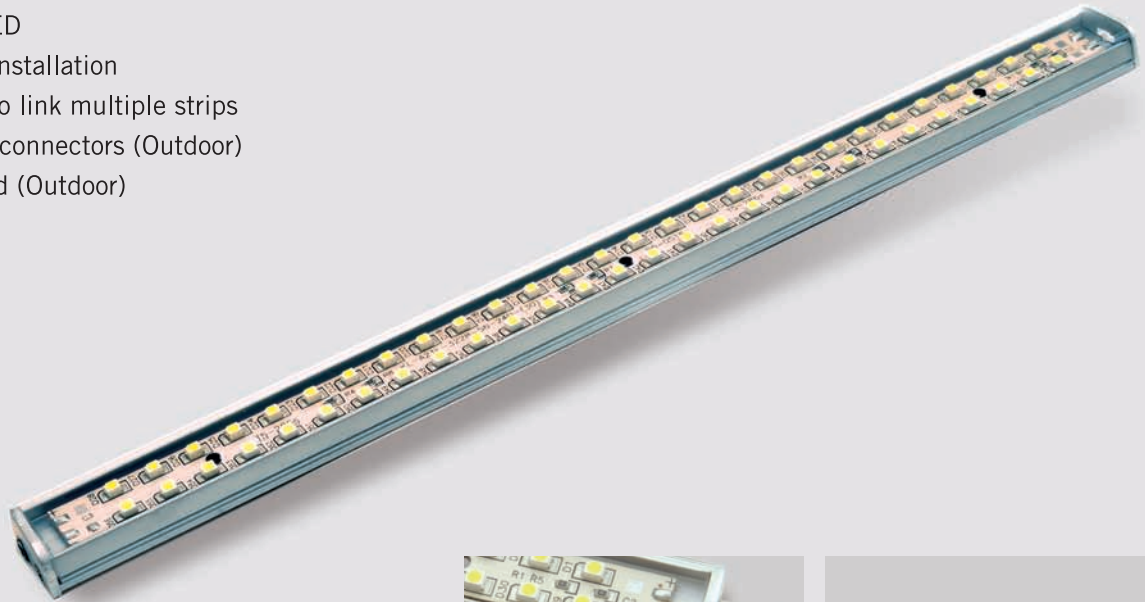

1 2

1 & 2. Barnone • Singapore

Dimensions

Indoor

Outdoor

Arrovo T-strip II Indoor/Outdoor

Features:

- Low profile, Linear LED strip light
- High brightness LED
- Indoor or outdoor installation
- Micro connectors to link multiple strips
- IP67 male-female connectors (Outdoor)
- Resin encapsulated (Outdoor)