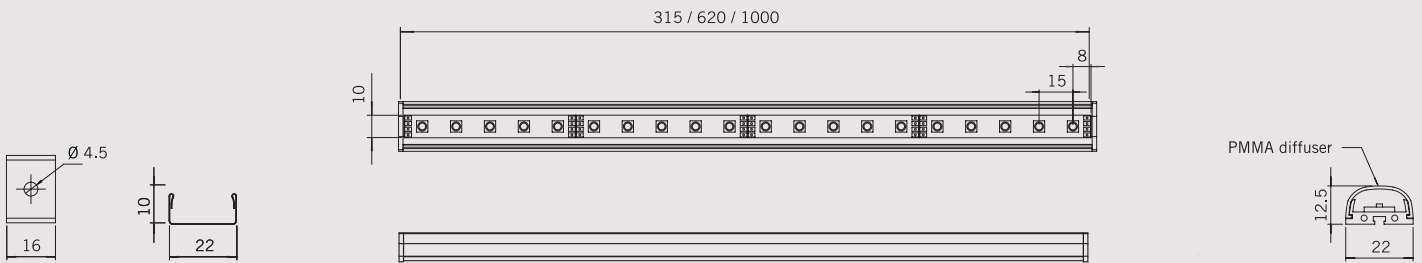

Dimensions

Indoor

Outdoor

Arrovo LED Panel RGB/Mono

Features:

- Low profile, 16 SMD RGB LED tile
- High brightness LED
- Indoor installation
- Micro connectors to link multiple tiles

Technical Details (RGB):