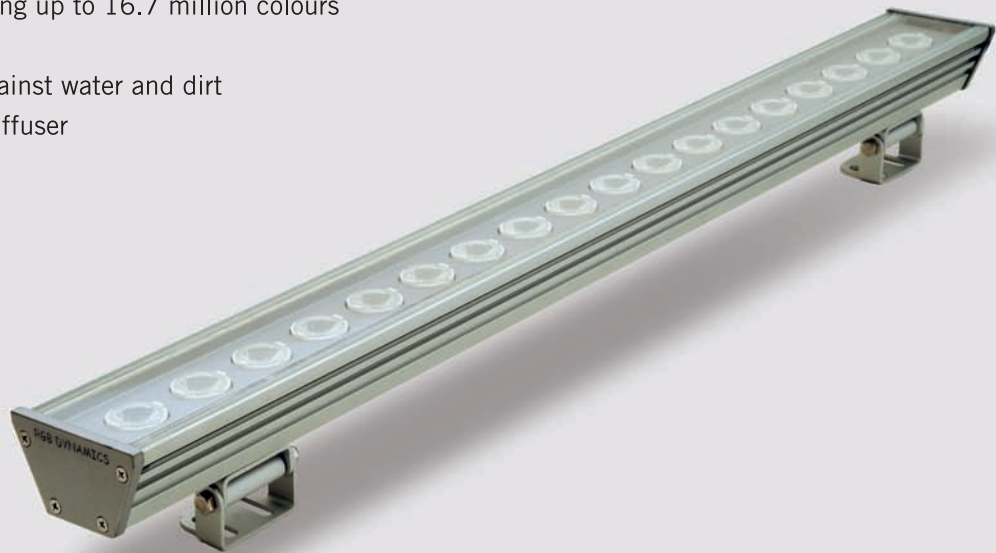

P21

Arrovo Linear RGB/Mono

Features:

- Low profile, high intensity linear LED flood light
- Indoor and outdoor installation
- RGB additive colour mixing up to 16.7 million colours
- Remote LED driver
- Redundant protection against water and dirt
- UV resistant plexiglass diffuser

Technical Details (RGB):

Electrical

Light Source	: 1 W Philips Luxeon LED
Power Consumption	: 18 W / 36 W
Operating Voltage	: 24 Vdc
Communication	: 3 channel constant current

Mechanical

Housing	: Extruded aluminum 608 mm / 1208 mm / custom length
Finishing	: Natural anodising
Cable Length	: 3000 mm
Weight	: 1600 / 3200 grams