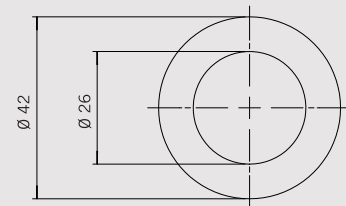

Accessories

Power Supply	: LED driver 1 W
Casting Tube	

1

1. Harbour Front Place • Singapore

Dimensions

Arrovo Mini Projector

Features:

- Single colour high power LED projector
- Indoor and outdoor installation
- Remote LED driver