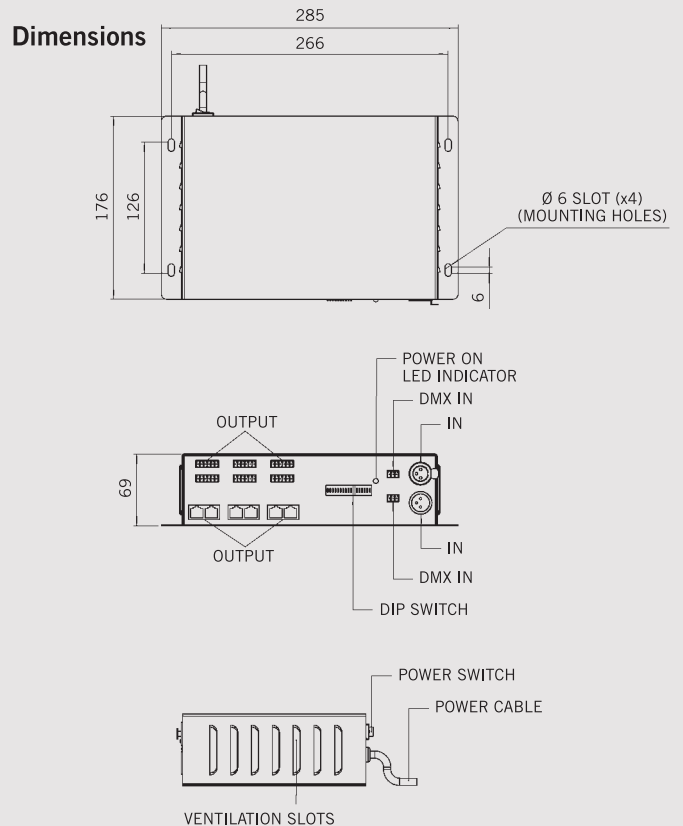

Accessories

- Connectors : XLR jack
- 3 pin Block Connector
- 6 pin Block Connector
- RJ 45