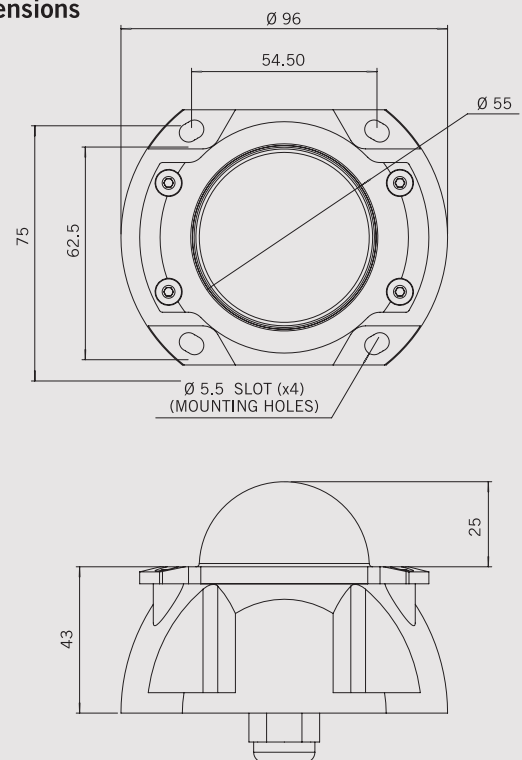

Dimensions