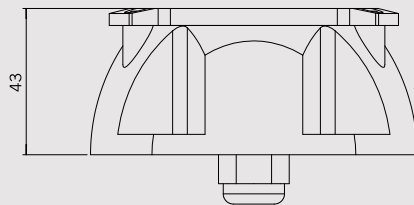

Dimensions