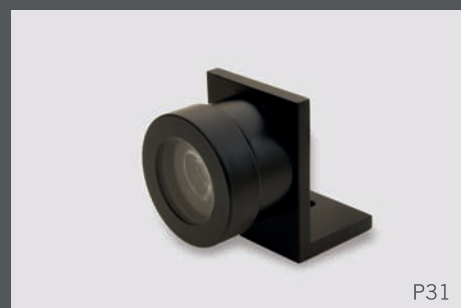

Products

- Arrovo Linear P13
- Arrovo T-strip I / II P15
- Arrovo K-strip P19
- Arrovo LED Panel P21
- Arrovo-3 P23
- Arrovo Pixel P25
- Arrovo Ball P27
- Arrovo In-ground I / II P28
- Arrovo Mini Projector P31
- Arrovo LED Controller P32
- Arrovo PDI 125 P33

P29

P31