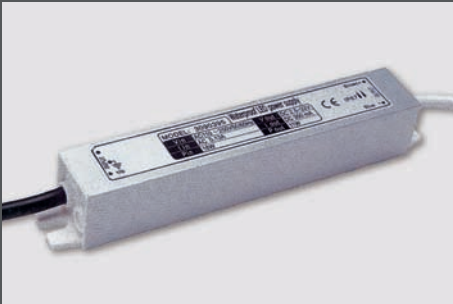

Accessories

- Connectors : 3 pin XLR connector or 5 pin XLR connector

Dimensions

Accessories

Description:

Compatibility:

Dimensions (mm):

- 30 W Power Supply
24 V