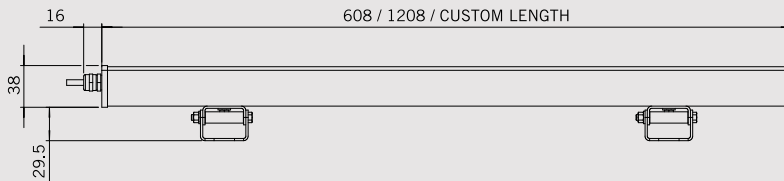

Technical Details (RGB):

Electrical

Light Source	: 1 W Philips Luxeon LED
Power Consumption	: 18 W / 36 W
Operating Voltage	: 24 Vdc
Communication	: 3 channel constant current

Mechanical

Housing	: Extruded aluminum 608 mm / 1208 mm / custom length
Finishing	: Natural anodising
Cable Length	: 3000 mm
Weight	: 1600 / 3200 grams

Mechanical

Housing	: Extruded aluminum 608 mm / 1208 mm / custom length
Finishing	: Natural anodising
Cable Length	: 3000 mm
Weight	: 1600 / 3200 grams

Optical

Beam Angle	: Wide / Narrow / Oval
Lens	: Clear

Dimensions

RGB

MONO

Arrovo T-strip I Indoor/Outdoor

Features:

- Low profile, Linear LED strip light
- High brightness LED
- Indoor or outdoor installation
- Micro connectors to link multiple strips
- IP67 male-female connectors (Outdoor)
- Resin encapsulated (Outdoor)