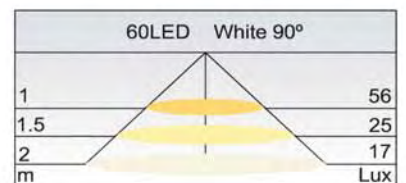

Round01

Regular Lighting Version

Model Number		Round01-60LED	Round01-30LED
Input Voltage	12V DC	3.0W	1.5W
	11~15V	3.6W	1.8W
	24V DC	3.0W	1.5W
	23~30V	3.6W	1.8W
	100~120V	2.8W	1.4W
	220~240V	2.8W	2.8W
Lumen	90° LED	113	55
Housing		Plastic	
Cover		Plastic / Stainless Steel	
Cover Color Option		White / Black / Stainless Steel / Chrome / Nickel	
Lens		Frosted / Clear Glass	
IP		65	

This item is designed for Ceiling & Wall Lighting.

Installation Instructions & Methods: Page 8, Figure C,B

Lighting & Emergency Versions

Model Number		Round01-EA30+25LED Round01-EB30+25LED		Round01-E25LED
		30LED for Normal use & Recharging	25LED for Emergency use	Battery Recharged
Input Voltage	12V DC	2.5W	Battery Power Supply	1W
	11~15V AC/DC	2.8W		
	24V DC	2.5W		
	23~30V AC/DC	2.8W		
	100~120V AC	2.4W		
	220~240V AC	3.8W		
Lumen	90° LED	55	45	
Housing		Plastic		
Cover		Plastic / Stainless Steel		
Housing Color Option		White / Black / Stainless Steel / Chrome / Nickel		
Lens		Frosted / Clear Glass		
IP		65		

See Page 3 & 4 for Emergency Lighting Usage Instruction
Emergency Lighting Patent Protection
Number: ZL200520067206.2

Grid Location	A	A1	A2	B	B1	B2	C	C1	C2	D	D1	D2
60LED	28	8	5	145	75	21	75	56	30	45	36	23
30LED	18	4.5	3	79	43	12	43	32	18	26	21	14
25LED	15	3.5	2	64	34	10	34	26	14	23	17	11