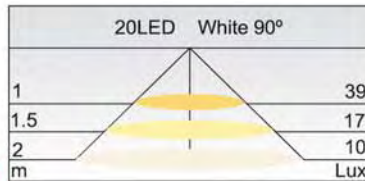

# Round04B

Model Number		Round04B-30LED	Round04B-20LED	Round04B-15LED
Input Voltage	12V DC	1.5W	1.0W	0.7W
	11~15V	1.8W	1.2W	0.9W
	24V DC	1.5W	1.1W	0.9W
	23~30V	1.8W	1.4W	1.1W
	100~120V	/	/	/
	220~240V	/	/	/
Lumen	90° LED	56	46	32
Housing	Plastic			
Cover	Aluminum / Plastic			
Cover Color Option	Chrome / Brushed Chrome / Brushed Nickel / White / Black / Gold / Brass / Silver Grey			
Lens	Clear / Frosted Glass			
IP	20			
Mounting Box	Plastic			
Mounting Box Color Option	Chrome / Nickel / White / Black / Gold / Brass / Silver Grey			