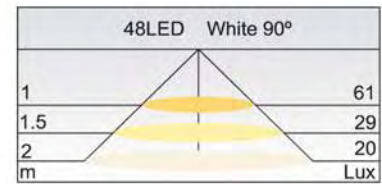

## Round05

Model Number	Round05-60LED	Round05-48LED	
Input Voltage	12V DC	3.0W	2.3W
	11~15V	3.6W	3.0W
	24V DC	3.0W	2.3W
	23~30V	3.6W	3.0W
	100~120V	2.8W	2.8W
	220~240V	2.8W	2.8W
Lumen	90° LED	115	93
Housing	Aluminum		
Cover	Aluminum		
Cover Color Option	White / Black / Chrome / Brushed Nickel		
Lens	Frosted / Clear Glass		
IP	44		