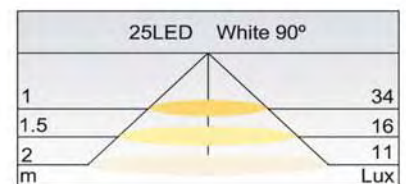

Round01

Regular Lighting Version

Model Number		Round01-60LED	Round01-30LED
Input Voltage	12V DC	3.0W	1.5W
	11~15V	3.6W	1.8W
	24V DC	3.0W	1.5W
	23~30V	3.6W	1.8W
	100~120V	2.8W	1.4W
	220~240V	2.8W	2.8W
Lumen	90° LED	113	55
Housing		Plastic	
Cover		Plastic / Stainless Steel	
Cover Color Option		White / Black / Stainless Steel / Chrome / Nickel	
Lens		Frosted / Clear Glass	
IP		65	

This item is designed for Ceiling & Wall Lighting.

Installation Instructions & Methods: Page 8, Figure C,B

Lighting & Emergency Versions

Model Number		Round01-EA30+25LED Round01-EB30+25LED		Round01-E25LED
		30LED for Normal use & Recharging	25LED for Emergency use	Battery Recharged
Input Voltage	12V DC	2.5W	Battery Power Supply	1W
	11~15V AC/DC	2.8W		
	24V DC	2.5W		
	23~30V AC/DC	2.8W		
	100~120V AC	2.4W		
	220~240V AC	3.8W		
Lumen	90° LED	55	45	
Housing		Plastic		
Cover		Plastic / Stainless Steel		
Housing Color Option		White / Black / Stainless Steel / Chrome / Nickel		
Lens		Frosted / Clear Glass		
IP		65		

See Page 3 & 4 for Emergency Lighting Usage Instruction
Emergency Lighting Patent Protection
Number: ZL200520067206.2

Grid Location	A	A1	A2	B	B1	B2	C	C1	C2	D	D1	D2
60LED	28	8	5	145	75	21	75	56	30	45	36	23
30LED	18	4.5	3	79	43	12	43	32	18	26	21	14
25LED	15	3.5	2	64	34	10	34	26	14	23	17	11