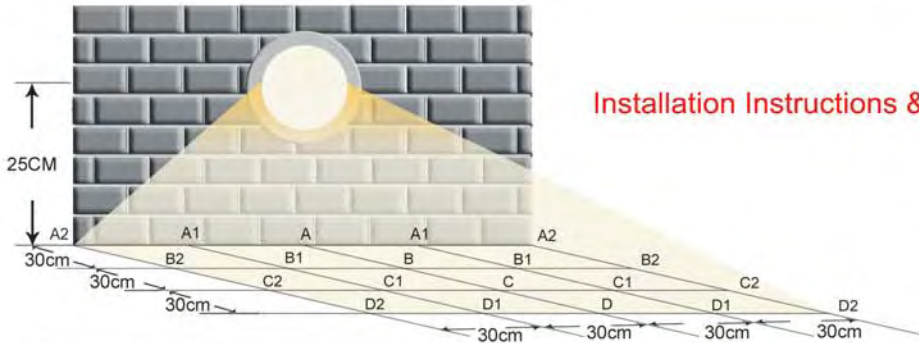

Model Number	Round05-60LED	Round05-48LED	
Input Voltage	12V DC	3.0W	2.3W
	11~15V	3.6W	3.0W
	24V DC	3.0W	2.3W
	23~30V	3.6W	3.0W
	100~120V	2.8W	2.8W
	220~240V	2.8W	2.8W
Lumen	90° LED	115	93
Housing	Aluminum		
Cover	Aluminum		
Cover Color Option	White / Black / Chrome / Brushed Nickel		
Lens	Frosted / Clear Glass		
IP	44		

Installation Instructions & Methods: Page9, Figure F

Grid Location	A	A1	A2	B	B1	B2	C	C1	C2	D	D1	D2
60LED	29	8	6	151	76	21	75	56	31	45	37	23
48LED	24	6	4.5	123	64	17	63	47	26	38	31	19
30LED	18	4.5	3	79	43	12	43	32	18	26	21	14
15LED	10	3	2	42	24	7	24	17	10	15	12	8

Round06

Model Number	Round06-30LED	Round06-15LED	
Input Voltage	12V DC	1.5W	0.7W
	11~15V	1.8W	0.9W
	24V DC	1.5W	0.9W
	23~30V	1.8W	1.1W
	100~120V	1.4W	1.4W
	220~240V	2.8W	2.8W
Lumen	90° LED	55	31
Housing	Aluminum		
Cover	Aluminum		
Cover Color Option	White / Black / Chrome / Brushed Nickel		
Lens	Frosted / Clear Glass		
IP	44