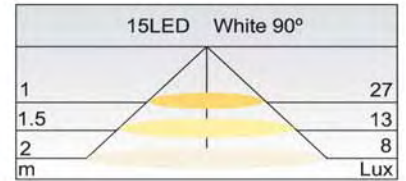

Round03

Model Number		Round03-60LED	Round03-30LED	Round03-15LED
Input Voltage	12V DC	3.0W	1.5W	0.7W
	11~15V	3.6W	1.8W	0.9W
	24V DC	3.0W	1.5W	0.9W
	23~30V	3.6W	1.8W	1.1W
	100~120V	/	/	/
	220~240V	/	/	/
Lumen	90° LED	111	56	32
Housing	Plastic			
Cover	Plastic			
Cover Color Option	White / Black / Gold / Brass / Silver Grey			
Lens	Clear / Frosted Glass			
IP	65			
Mounting Box	/			
Mounting Box Color Option	/			

Model Number		Round03-Set3x60LED	Round03-Set3x30LED	Round03-Set3x15LED
Input Voltage	12V DC	9.0W	4.5W	2.1W
	11~15V AC/DC	10.8W	5.4W	2.7W
	24V DC	9.0W	4.5W	2.1W
	23~30V AC/DC	10.8W	5.4W	2.7W
	100~120V AC	9.0W	4.5W	2.1W
	220~240V AC	9.0W	4.5W	2.1W
Lumen	90° LED	333	168	96
Housing	Plastic			
Cover	Plastic			
Cover Color Option	White / Black / Gold / Brass / Silver Grey			
Lens	Clear / Frosted Glass			
IP	65			
Mounting Box	/			
Mounting Box Color Option	/			

Round03 Puck Light

See Connection System in Page 5