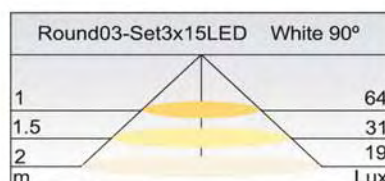

Round03

Model Number		Round03-60LED	Round03-30LED	Round03-15LED
Input Voltage	12V DC	3.0W	1.5W	0.7W
	11~15V	3.6W	1.8W	0.9W
	24V DC	3.0W	1.5W	0.9W
	23~30V	3.6W	1.8W	1.1W
	100~120V	/	/	/
	220~240V	/	/	/
Lumen	90° LED	111	56	32
Housing	Plastic			
Cover	Plastic			
Cover Color Option	White / Black / Gold / Brass / Silver Grey			
Lens	Clear / Frosted Glass			
IP	65			
Mounting Box	/			
Mounting Box Color Option	/			

Model Number		Round03-Set3x60LED	Round03-Set3x30LED	Round03-Set3x15LED
Input Voltage	12V DC	9.0W	4.5W	2.1W
	11~15V AC/DC	10.8W	5.4W	2.7W
	24V DC	9.0W	4.5W	2.1W
	23~30V AC/DC	10.8W	5.4W	2.7W
	100~120V AC	9.0W	4.5W	2.1W
	220~240V AC	9.0W	4.5W	2.1W
Lumen	90° LED	333	168	96
Housing	Plastic			
Cover	Plastic			
Cover Color Option	White / Black / Gold / Brass / Silver Grey			
Lens	Clear / Frosted Glass			
IP	65			
Mounting Box	/			
Mounting Box Color Option	/			

Round03 Puck Light

See Connection System in Page 5