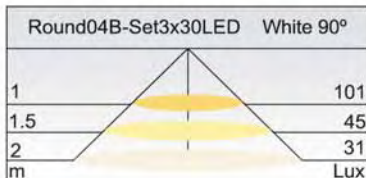

Round04B

Model Number		Round04B-30LED	Round04B-20LED	Round04B-15LED
Input Voltage	12V DC	1.5W	1.0W	0.7W
	11~15V	1.8W	1.2W	0.9W
	24V DC	1.5W	1.1W	0.9W
	23~30V	1.8W	1.4W	1.1W
	100~120V	/	/	/
	220~240V	/	/	/
Lumen	90° LED	56	46	32
Housing	Plastic			
Cover	Aluminum / Plastic			
Cover Color Option	Chrome / Brushed Chrome / Brushed Nickel / White / Black / Gold / Brass / Silver Grey			
Lens	Clear / Frosted Glass			
IP	20			
Mounting Box	Plastic			
Mounting Box Color Option	Chrome / Nickel / White / Black / Gold / Brass / Silver Grey			

Round04B Mounting Box
Installation Instructions
& Methods: Page 9, Figure E or G

Model Number		Round04B-Set3x30LED	Round04B-Set3x20LED	Round04B-Set3x15LED
Input Voltage	12V DC	4.5W	3.0W	2.1W
	11~15V	5.4W	3.6W	2.7W
	24V DC	4.5W	3.3W	2.1W
	23~30V	5.4W	4.2W	2.7W
	100~120V	4.5W	3.0W	2.1W
	220~240V	4.5W	3.0W	2.1W
Lumen	90° LED	168	138	96
Housing	Plastic			
Cover	Aluminum / Plastic			
Cover Color Option	Chrome / Brushed Chrome / Brushed Nickel / White / Black / Gold / Brass / Silver Grey			
Lens	Clear / Frosted Glass			
IP	20			
Mounting Box	Plastic			
Mounting Box Color Option	Chrome / Nickel / White / Black / Gold / Brass / Silver Grey			

Round04B Puck Light

See Connection System in Page 5