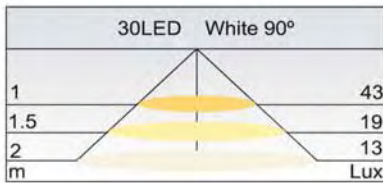

Round07

Model Number	Round07-30LED	Round07-20LED	Round07-15LED	
Input Voltage	12V DC	1.5W	1.0W	0.7W
	11~15V	1.8W	1.2W	0.9W
	24V DC	1.5W	1.1W	0.9W
	23~30V	1.8W	1.4W	1.1W
	100~120V	/	/	/
	220~240V	/	/	/
Lumen	90° LED	56	46	32
Housing	Plastic			
Cover	/			
Housing Color Option	White / Matt White / Black / Matt Black / Gold / Brass / Silver Grey / Chrome / Nickel			
Lens	Clear / Frosted Glass			
IP	20			
Mounting Box	Plastic			
Mounting Box Color Option	White / Matt White / Black / Matt Black / Gold / Brass / Silver Grey / Chrome / Nickel			

Round07 Mounting Box
Installation Instructions & Methods: Page 9, Figure G or E

Optional Trim Rings can be used with Round07 Puck Lights (sold separately). Simply press trim ring onto outer edge of housing's profile until it snaps into place.

Model Number	Round07-Set3x30LED	Round07-Set3x20LED	Round07-Set3x15LED	
Input Voltage	12V DC	4.5W	3.0W	2.1W
	11~15V	5.4W	3.6W	2.7W
	24V DC	4.5W	3.3W	2.1W
	23~30V	5.4W	4.2W	2.7W
	100~120V	4.5W	3.0W	2.1W
	220~240V	4.5W	3.0W	2.1W
Lumen	90° LED	168	138	96
Housing	Plastic			
Cover	/			
Housing Color Option	White / Matt White / Black / Matt Black / Gold / Brass / Silver Grey / Chrome / Nickel			
Lens	Clear / Frosted Glass			
IP	20			
Mounting Box	Plastic			
Mounting Box Color Option	White / Matt White / Black / Matt Black / Gold / Brass / Silver Grey / Chrome / Nickel			

Round07 Puck Light

See Connection System in Page 5