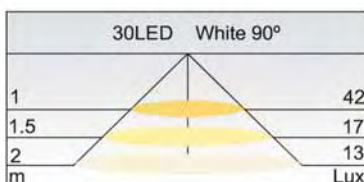

Round05

Model Number	Round05-60LED	Round05-48LED	
Input Voltage	12V DC	3.0W	2.3W
	11~15V	3.6W	3.0W
	24V DC	3.0W	2.3W
	23~30V	3.6W	3.0W
	100~120V	2.8W	2.8W
	220~240V	2.8W	2.8W
Lumen	90° LED	115	93
Housing	Aluminum		
Cover	Aluminum		
Cover Color Option	White / Black / Chrome / Brushed Nickel		
Lens	Frosted / Clear Glass		
IP	44		

Installation Instructions & Methods: Page9, Figure F

Grid Location	A	A1	A2	B	B1	B2	C	C1	C2	D	D1	D2
60LED	29	8	6	151	76	21	75	56	31	45	37	23
48LED	24	6	4.5	123	64	17	63	47	26	38	31	19
30LED	18	4.5	3	79	43	12	43	32	18	26	21	14
15LED	10	3	2	42	24	7	24	17	10	15	12	8

Round06

Model Number	Round06-30LED	Round06-15LED	
Input Voltage	12V DC	1.5W	0.7W
	11~15V	1.8W	0.9W
	24V DC	1.5W	0.9W
	23~30V	1.8W	1.1W
	100~120V	1.4W	1.4W
	220~240V	2.8W	2.8W
Lumen	90° LED	55	31
Housing	Aluminum		
Cover	Aluminum		
Cover Color Option	White / Black / Chrome / Brushed Nickel		
Lens	Frosted / Clear Glass		
IP	44