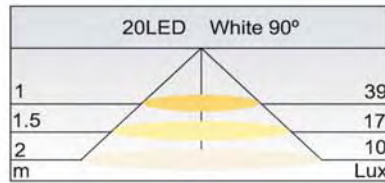

Round07

Model Number	Round07-30LED	Round07-20LED	Round07-15LED	
Input Voltage	12V DC	1.5W	1.0W	0.7W
	11~15V	1.8W	1.2W	0.9W
	24V DC	1.5W	1.1W	0.9W
	23~30V	1.8W	1.4W	1.1W
	100~120V	/	/	/
	220~240V	/	/	/
Lumen	90° LED	56	46	32
Housing	Plastic			
Cover	/			
Housing Color Option	White / Matt White / Black / Matt Black / Gold / Brass / Silver Grey / Chrome / Nickel			
Lens	Clear / Frosted Glass			
IP	20			
Mounting Box	Plastic			
Mounting Box Color Option	White / Matt White / Black / Matt Black / Gold / Brass / Silver Grey / Chrome / Nickel			

Round07 Mounting Box
Installation Instructions & Methods: Page 9, Figure G or E

Optional Trim Rings can be used with Round07 Puck Lights (sold separately). Simply press trim ring onto outer edge of housing's profile until it snaps into place.

Model Number	Round07-Set3x30LED	Round07-Set3x20LED	Round07-Set3x15LED	
Input Voltage	12V DC	4.5W	3.0W	2.1W
	11~15V	5.4W	3.6W	2.7W
	24V DC	4.5W	3.3W	2.1W
	23~30V	5.4W	4.2W	2.7W
	100~120V	4.5W	3.0W	2.1W
	220~240V	4.5W	3.0W	2.1W
Lumen	90° LED	168	138	96
Housing	Plastic			
Cover	/			
Housing Color Option	White / Matt White / Black / Matt Black / Gold / Brass / Silver Grey / Chrome / Nickel			
Lens	Clear / Frosted Glass			
IP	20			
Mounting Box	Plastic			
Mounting Box Color Option	White / Matt White / Black / Matt Black / Gold / Brass / Silver Grey / Chrome / Nickel			

Round07 Puck Light

See Connection System in Page 5