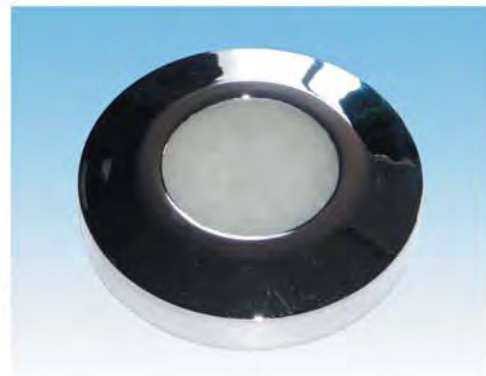

Round05

Model Number	Round05-60LED	Round05-48LED	
Input Voltage	12V DC	3.0W	2.3W
	11~15V	3.6W	3.0W
	24V DC	3.0W	2.3W
	23~30V	3.6W	3.0W
	100~120V	2.8W	2.8W
	220~240V	2.8W	2.8W
Lumen	90° LED	115	93
Housing	Aluminum		
Cover	Aluminum		
Cover Color Option	White / Black / Chrome / Brushed Nickel		
Lens	Frosted / Clear Glass		
IP	44		

Installation Instructions & Methods: Page9, Figure F

Grid Location	A	A1	A2	B	B1	B2	C	C1	C2	D	D1	D2
60LED	29	8	6	151	76	21	75	56	31	45	37	23
48LED	24	6	4.5	123	64	17	63	47	26	38	31	19
30LED	18	4.5	3	79	43	12	43	32	18	26	21	14
15LED	10	3	2	42	24	7	24	17	10	15	12	8

Round06

Model Number	Round06-30LED	Round06-15LED	
Input Voltage	12V DC	1.5W	0.7W
	11~15V	1.8W	0.9W
	24V DC	1.5W	0.9W
	23~30V	1.8W	1.1W
	100~120V	1.4W	1.4W
	220~240V	2.8W	2.8W
Lumen	90° LED	55	31
Housing	Aluminum		
Cover	Aluminum		
Cover Color Option	White / Black / Chrome / Brushed Nickel		
Lens	Frosted / Clear Glass		
IP	44