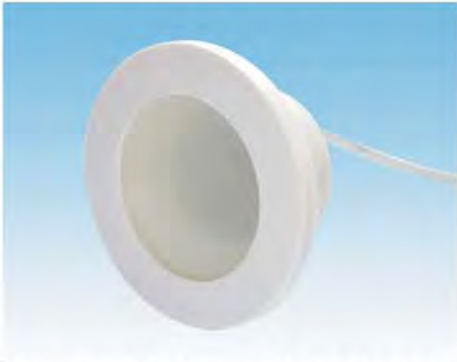

## Regular Lighting Version

Model Number		Round01-60LED	Round01-30LED
Input Voltage	12V DC	3.0W	1.5W
	11~15V	3.6W	1.8W
	24V DC	3.0W	1.5W
	23~30V	3.6W	1.8W
	100~120V	2.8W	1.4W
	220~240V	2.8W	2.8W
Lumen	90° LED	113	55
Housing		Plastic	
Cover		Plastic / Stainless Steel	
Cover Color Option		White / Black / Stainless Steel / Chrome / Nickel	
Lens		Frosted / Clear Glass	
IP		65	

This item is designed for Ceiling & Wall Lighting.

Round01 Rings

Installation Instructions & Methods: Page 8, Figure C,B