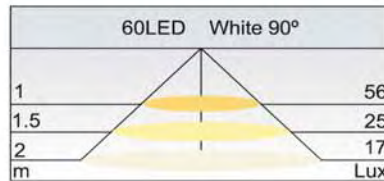

Round03

Model Number		Round03-60LED	Round03-30LED	Round03-15LED
Input Voltage	12V DC	3.0W	1.5W	0.7W
	11~15V	3.6W	1.8W	0.9W
	24V DC	3.0W	1.5W	0.9W
	23~30V	3.6W	1.8W	1.1W
	100~120V	/	/	/
	220~240V	/	/	/
Lumen	90° LED	111	56	32
Housing	Plastic			
Cover	Plastic			
Cover Color Option	White / Black / Gold / Brass / Silver Grey			
Lens	Clear / Frosted Glass			
IP	65			
Mounting Box	/			
Mounting Box Color Option	/			

Model Number		Round03-Set3x60LED	Round03-Set3x30LED	Round03-Set3x15LED
Input Voltage	12V DC	9.0W	4.5W	2.1W
	11~15V AC/DC	10.8W	5.4W	2.7W
	24V DC	9.0W	4.5W	2.1W
	23~30V AC/DC	10.8W	5.4W	2.7W
	100~120V AC	9.0W	4.5W	2.1W
	220~240V AC	9.0W	4.5W	2.1W
Lumen	90° LED	333	168	96
Housing	Plastic			
Cover	Plastic			
Cover Color Option	White / Black / Gold / Brass / Silver Grey			
Lens	Clear / Frosted Glass			
IP	65			
Mounting Box	/			
Mounting Box Color Option	/			

Round03 Puck Light

See Connection System in Page 5