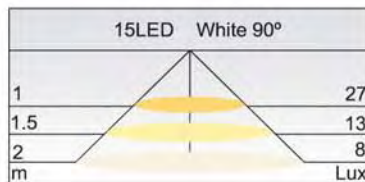

Round04B

Model Number		Round04B-30LED	Round04B-20LED	Round04B-15LED
Input Voltage	12V DC	1.5W	1.0W	0.7W
	11~15V	1.8W	1.2W	0.9W
	24V DC	1.5W	1.1W	0.9W
	23~30V	1.8W	1.4W	1.1W
	100~120V	/	/	/
	220~240V	/	/	/
Lumen	90° LED	56	46	32
Housing	Plastic			
Cover	Aluminum / Plastic			
Cover Color Option	Chrome / Brushed Chrome / Brushed Nickel / White / Black / Gold / Brass / Silver Grey			
Lens	Clear / Frosted Glass			
IP	20			
Mounting Box	Plastic			
Mounting Box Color Option	Chrome / Nickel / White / Black / Gold / Brass / Silver Grey			

Round04B Mounting Box
Installation Instructions
& Methods: Page 9, Figure E or G

Model Number		Round04B-Set3x30LED	Round04B-Set3x20LED	Round04B-Set3x15LED
Input Voltage	12V DC	4.5W	3.0W	2.1W
	11~15V	5.4W	3.6W	2.7W
	24V DC	4.5W	3.3W	2.1W
	23~30V	5.4W	4.2W	2.7W
	100~120V	4.5W	3.0W	2.1W
	220~240V	4.5W	3.0W	2.1W
Lumen	90° LED	168	138	96
Housing	Plastic			
Cover	Aluminum / Plastic			
Cover Color Option	Chrome / Brushed Chrome / Brushed Nickel / White / Black / Gold / Brass / Silver Grey			
Lens	Clear / Frosted Glass			
IP	20			
Mounting Box	Plastic			
Mounting Box Color Option	Chrome / Nickel / White / Black / Gold / Brass / Silver Grey			

Round04B Puck Light

See Connection System in Page 5