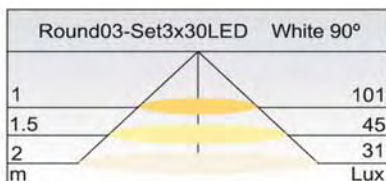

Round03

Model Number		Round03-60LED	Round03-30LED	Round03-15LED
Input Voltage	12V DC	3.0W	1.5W	0.7W
	11~15V	3.6W	1.8W	0.9W
	24V DC	3.0W	1.5W	0.9W
	23~30V	3.6W	1.8W	1.1W
	100~120V	/	/	/
	220~240V	/	/	/
Lumen	90° LED	111	56	32
Housing	Plastic			
Cover	Plastic			
Cover Color Option	White / Black / Gold / Brass / Silver Grey			
Lens	Clear / Frosted Glass			
IP	65			
Mounting Box	/			
Mounting Box Color Option	/			

Model Number		Round03-Set3x60LED	Round03-Set3x30LED	Round03-Set3x15LED
Input Voltage	12V DC	9.0W	4.5W	2.1W
	11~15V AC/DC	10.8W	5.4W	2.7W
	24V DC	9.0W	4.5W	2.1W
	23~30V AC/DC	10.8W	5.4W	2.7W
	100~120V AC	9.0W	4.5W	2.1W
	220~240V AC	9.0W	4.5W	2.1W
Lumen	90° LED	333	168	96
Housing	Plastic			
Cover	Plastic			
Cover Color Option	White / Black / Gold / Brass / Silver Grey			
Lens	Clear / Frosted Glass			
IP	65			
Mounting Box	/			
Mounting Box Color Option	/			

Round03 Puck Light

See Connection System in Page 5