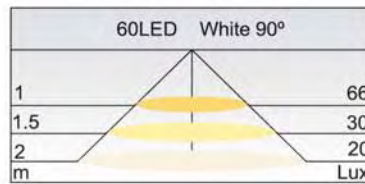

## Round05

Model Number	Round05-60LED	Round05-48LED	
Input Voltage	12V DC	3.0W	2.3W
	11~15V	3.6W	3.0W
	24V DC	3.0W	2.3W
	23~30V	3.6W	3.0W
	100~120V	2.8W	2.8W
	220~240V	2.8W	2.8W
Lumen	90° LED	115	93
Housing	Aluminum		
Cover	Aluminum		
Cover Color Option	White / Black / Chrome / Brushed Nickel		
Lens	Frosted / Clear Glass		
IP	44		