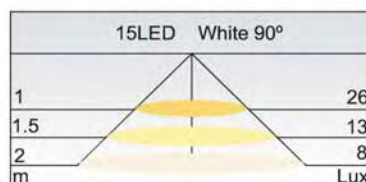

Round05

Model Number	Round05-60LED	Round05-48LED	
Input Voltage	12V DC	3.0W	2.3W
	11~15V	3.6W	3.0W
	24V DC	3.0W	2.3W
	23~30V	3.6W	3.0W
	100~120V	2.8W	2.8W
	220~240V	2.8W	2.8W
Lumen	90° LED	115	93
Housing	Aluminum		
Cover	Aluminum		
Cover Color Option	White / Black / Chrome / Brushed Nickel		
Lens	Frosted / Clear Glass		
IP	44		

Installation Instructions & Methods: Page9, Figure F

Grid Location	A	A1	A2	B	B1	B2	C	C1	C2	D	D1	D2
60LED	29	8	6	151	76	21	75	56	31	45	37	23
48LED	24	6	4.5	123	64	17	63	47	26	38	31	19
30LED	18	4.5	3	79	43	12	43	32	18	26	21	14
15LED	10	3	2	42	24	7	24	17	10	15	12	8

Round06

Model Number	Round06-30LED	Round06-15LED	
Input Voltage	12V DC	1.5W	0.7W
	11~15V	1.8W	0.9W
	24V DC	1.5W	0.9W
	23~30V	1.8W	1.1W
	100~120V	1.4W	1.4W
	220~240V	2.8W	2.8W
Lumen	90° LED	55	31
Housing	Aluminum		
Cover	Aluminum		
Cover Color Option	White / Black / Chrome / Brushed Nickel		
Lens	Frosted / Clear Glass		
IP	44