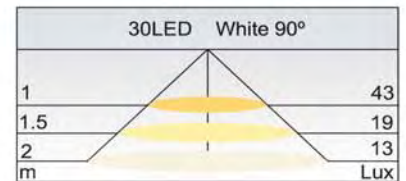

Round03

Model Number		Round03-60LED	Round03-30LED	Round03-15LED
Input Voltage	12V DC	3.0W	1.5W	0.7W
	11~15V	3.6W	1.8W	0.9W
	24V DC	3.0W	1.5W	0.9W
	23~30V	3.6W	1.8W	1.1W
	100~120V	/	/	/
	220~240V	/	/	/
Lumen	90° LED	111	56	32
Housing	Plastic			
Cover	Plastic			
Cover Color Option	White / Black / Gold / Brass / Silver Grey			
Lens	Clear / Frosted Glass			
IP	65			
Mounting Box	/			
Mounting Box Color Option	/			

Model Number		Round03-Set3x60LED	Round03-Set3x30LED	Round03-Set3x15LED
Input Voltage	12V DC	9.0W	4.5W	2.1W
	11~15V AC/DC	10.8W	5.4W	2.7W
	24V DC	9.0W	4.5W	2.1W
	23~30V AC/DC	10.8W	5.4W	2.7W
	100~120V AC	9.0W	4.5W	2.1W
	220~240V AC	9.0W	4.5W	2.1W
Lumen	90° LED	333	168	96
Housing	Plastic			
Cover	Plastic			
Cover Color Option	White / Black / Gold / Brass / Silver Grey			
Lens	Clear / Frosted Glass			
IP	65			
Mounting Box	/			
Mounting Box Color Option	/			

Round03 Puck Light

See Connection System in Page 5