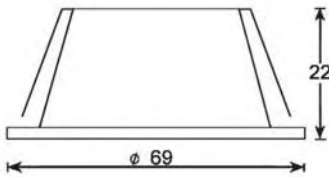

# Round04B

Model Number		Round04B-30LED	Round04B-20LED	Round04B-15LED
Input Voltage	12V DC	1.5W	1.0W	0.7W
	11~15V	1.8W	1.2W	0.9W
	24V DC	1.5W	1.1W	0.9W
	23~30V	1.8W	1.4W	1.1W
	100~120V	/	/	/
	220~240V	/	/	/
Lumen	90° LED	56	46	32
Housing	Plastic			
Cover	Aluminum / Plastic			
Cover Color Option	Chrome / Brushed Chrome / Brushed Nickel / White / Black / Gold / Brass / Silver Grey			
Lens	Clear / Frosted Glass			
IP	20			
Mounting Box	Plastic			
Mounting Box Color Option	Chrome / Nickel / White / Black / Gold / Brass / Silver Grey			