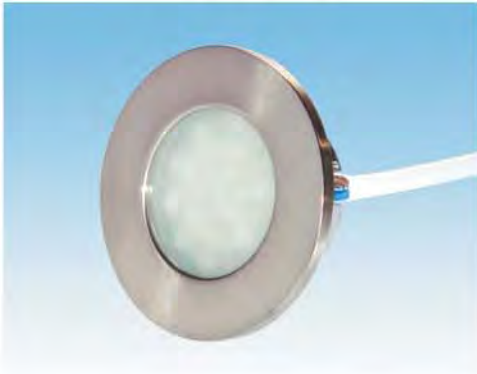

Round04B

Model Number		Round04B-30LED	Round04B-20LED	Round04B-15LED
Input Voltage	12V DC	1.5W	1.0W	0.7W
	11~15V	1.8W	1.2W	0.9W
	24V DC	1.5W	1.1W	0.9W
	23~30V	1.8W	1.4W	1.1W
	100~120V	/	/	/
	220~240V	/	/	/
Lumen	90° LED	56	46	32
Housing	Plastic			
Cover	Aluminum / Plastic			
Cover Color Option	Chrome / Brushed Chrome / Brushed Nickel / White / Black / Gold / Brass / Silver Grey			
Lens	Clear / Frosted Glass			
IP	20			
Mounting Box	Plastic			
Mounting Box Color Option	Chrome / Nickel / White / Black / Gold / Brass / Silver Grey