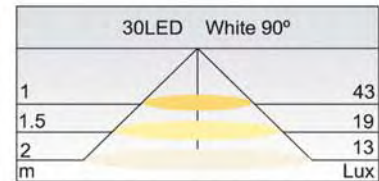

Round04B

Model Number		Round04B-30LED	Round04B-20LED	Round04B-15LED
Input Voltage	12V DC	1.5W	1.0W	0.7W
	11~15V	1.8W	1.2W	0.9W
	24V DC	1.5W	1.1W	0.9W
	23~30V	1.8W	1.4W	1.1W
	100~120V	/	/	/
	220~240V	/	/	/
Lumen	90° LED	56	46	32
Housing	Plastic			
Cover	Aluminum / Plastic			
Cover Color Option	Chrome / Brushed Chrome / Brushed Nickel / White / Black / Gold / Brass / Silver Grey			
Lens	Clear / Frosted Glass			
IP	20			
Mounting Box	Plastic			
Mounting Box Color Option	Chrome / Nickel / White / Black / Gold / Brass / Silver Grey			

Round04B Mounting Box
Installation Instructions
& Methods: Page 9, Figure E or G

Model Number		Round04B-Set3x30LED	Round04B-Set3x20LED	Round04B-Set3x15LED
Input Voltage	12V DC	4.5W	3.0W	2.1W
	11~15V	5.4W	3.6W	2.7W
	24V DC	4.5W	3.3W	2.1W
	23~30V	5.4W	4.2W	2.7W
	100~120V	4.5W	3.0W	2.1W
	220~240V	4.5W	3.0W	2.1W
Lumen	90° LED	168	138	96
Housing	Plastic			
Cover	Aluminum / Plastic			
Cover Color Option	Chrome / Brushed Chrome / Brushed Nickel / White / Black / Gold / Brass / Silver Grey			
Lens	Clear / Frosted Glass			
IP	20			
Mounting Box	Plastic			
Mounting Box Color Option	Chrome / Nickel / White / Black / Gold / Brass / Silver Grey			

Round04B Puck Light

See Connection System in Page 5