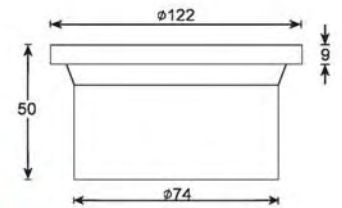

Installation Instructions & Methods: Page 8, Figure C,B