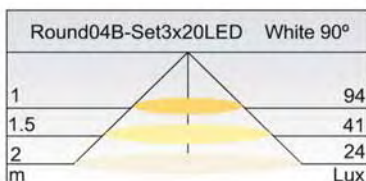

Round04B

Model Number		Round04B-30LED	Round04B-20LED	Round04B-15LED
Input Voltage	12V DC	1.5W	1.0W	0.7W
	11~15V	1.8W	1.2W	0.9W
	24V DC	1.5W	1.1W	0.9W
	23~30V	1.8W	1.4W	1.1W
	100~120V	/	/	/
	220~240V	/	/	/
Lumen	90° LED	56	46	32
Housing	Plastic			
Cover	Aluminum / Plastic			
Cover Color Option	Chrome / Brushed Chrome / Brushed Nickel / White / Black / Gold / Brass / Silver Grey			
Lens	Clear / Frosted Glass			
IP	20			
Mounting Box	Plastic			
Mounting Box Color Option	Chrome / Nickel / White / Black / Gold / Brass / Silver Grey			

Round04B Mounting Box
Installation Instructions
& Methods: Page 9, Figure E or G

Model Number		Round04B-Set3x30LED	Round04B-Set3x20LED	Round04B-Set3x15LED
Input Voltage	12V DC	4.5W	3.0W	2.1W
	11~15V	5.4W	3.6W	2.7W
	24V DC	4.5W	3.3W	2.1W
	23~30V	5.4W	4.2W	2.7W
	100~120V	4.5W	3.0W	2.1W
	220~240V	4.5W	3.0W	2.1W
Lumen	90° LED	168	138	96
Housing	Plastic			
Cover	Aluminum / Plastic			
Cover Color Option	Chrome / Brushed Chrome / Brushed Nickel / White / Black / Gold / Brass / Silver Grey			
Lens	Clear / Frosted Glass			
IP	20			
Mounting Box	Plastic			
Mounting Box Color Option	Chrome / Nickel / White / Black / Gold / Brass / Silver Grey			

Round04B Puck Light

See Connection System in Page 5