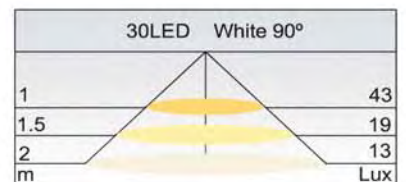

Round01

Regular Lighting Version

Model Number		Round01-60LED	Round01-30LED
Input Voltage	12V DC	3.0W	1.5W
	11~15V	3.6W	1.8W
	24V DC	3.0W	1.5W
	23~30V	3.6W	1.8W
	100~120V	2.8W	1.4W
	220~240V	2.8W	2.8W
Lumen	90° LED	113	55
Housing		Plastic	
Cover		Plastic / Stainless Steel	
Cover Color Option		White / Black / Stainless Steel / Chrome / Nickel	
Lens		Frosted / Clear Glass	
IP		65	

This item is designed for Ceiling & Wall Lighting.

Installation Instructions & Methods: Page 8, Figure C,B

Lighting & Emergency Versions

Model Number		Round01-EA30+25LED Round01-EB30+25LED		Round01-E25LED
		30LED for Normal use & Recharging	25LED for Emergency use	Battery Recharged
Input Voltage	12V DC	2.5W	Battery Power Supply	1W
	11~15V AC/DC	2.8W		
	24V DC	2.5W		
	23~30V AC/DC	2.8W		
	100~120V AC	2.4W		
	220~240V AC	3.8W		
Lumen	90° LED	55	45	
Housing		Plastic		
Cover		Plastic / Stainless Steel		
Housing Color Option		White / Black / Stainless Steel / Chrome / Nickel		
Lens		Frosted / Clear Glass		
IP		65		

See Page 3 & 4 for Emergency Lighting Usage Instruction
Emergency Lighting Patent Protection
Number: ZL200520067206.2

Grid Location	A	A1	A2	B	B1	B2	C	C1	C2	D	D1	D2
60LED	28	8	5	145	75	21	75	56	30	45	36	23
30LED	18	4.5	3	79	43	12	43	32	18	26	21	14
25LED	15	3.5	2	64	34	10	34	26	14	23	17	11