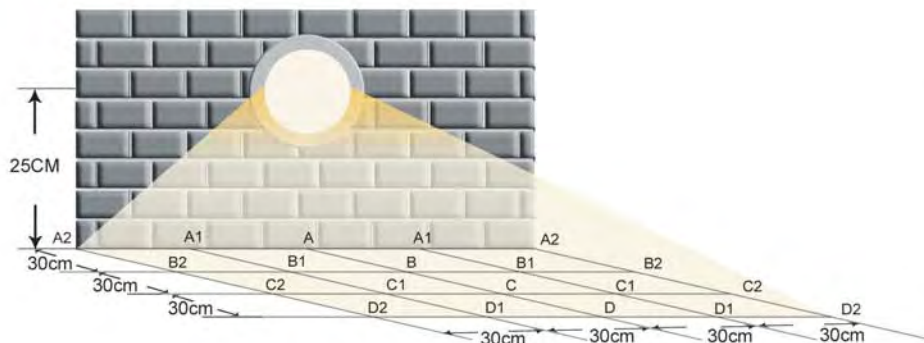

Lighting & Emergency Versions

Model Number		Round01-EA30+25LED Round01-EB30+25LED		Round01-E25LED
		30LED for Normal use & Recharging	25LED for Emergency use	Battery Recharged
Input Voltage	12V DC	2.5W	Battery Power Supply	1W
	11~15V AC/DC	2.8W		
	24V DC	2.5W		
	23~30V AC/DC	2.8W		
	100~120V AC	2.4W		
	220~240V AC	3.8W		
Lumen	90° LED	55	45	
Housing		Plastic		
Cover		Plastic / Stainless Steel		
Housing Color Option		White / Black / Stainless Steel / Chrome / Nickel		
Lens		Frosted / Clear Glass		
IP		65		

See Page 3 & 4 for Emergency Lighting Usage Instruction
Emergency Lighting Patent Protection
Number: ZL200520067206.2

Grid Location	A	A1	A2	B	B1	B2	C	C1	C2	D	D1	D2
60LED	28	8	5	145	75	21	75	56	30	45	36	23
30LED	18	4.5	3	79	43	12	43	32	18	26	21	14
25LED	15	3.5	2	64	34	10	34	26	14	23	17	11