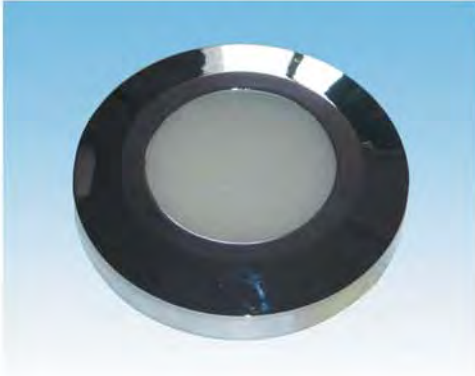

Round05

Model Number	Round05-60LED	Round05-48LED	
Input Voltage	12V DC	3.0W	2.3W
	11~15V	3.6W	3.0W
	24V DC	3.0W	2.3W
	23~30V	3.6W	3.0W
	100~120V	2.8W	2.8W
	220~240V	2.8W	2.8W
Lumen	90° LED	115	93
Housing	Aluminum		
Cover	Aluminum		
Cover Color Option	White / Black / Chrome / Brushed Nickel		
Lens	Frosted / Clear Glass		
IP	44		

Installation Instructions & Methods: Page9, Figure F

Grid Location	A	A1	A2	B	B1	B2	C	C1	C2	D	D1	D2
60LED	29	8	6	151	76	21	75	56	31	45	37	23
48LED	24	6	4.5	123	64	17	63	47	26	38	31	19
30LED	18	4.5	3	79	43	12	43	32	18	26	21	14
15LED	10	3	2	42	24	7	24	17	10	15	12	8

Round06

Model Number	Round06-30LED	Round06-15LED	
Input Voltage	12V DC	1.5W	0.7W
	11~15V	1.8W	0.9W
	24V DC	1.5W	0.9W
	23~30V	1.8W	1.1W
	100~120V	1.4W	1.4W
	220~240V	2.8W	2.8W
Lumen	90° LED	55	31
Housing	Aluminum		
Cover	Aluminum		
Cover Color Option	White / Black / Chrome / Brushed Nickel		
Lens	Frosted / Clear Glass		
IP	44