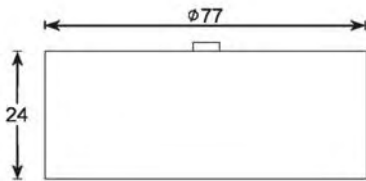

Installation Instructions & Methods: Page 9, Figure F