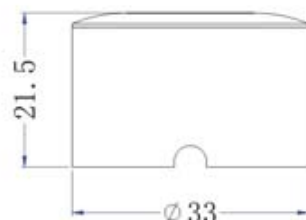

ITEM NUMBER	LIGHT SOURCE	COLOR	LUMINOUS FLUX	BEAM ANGLE	INPUT VOLTAGE	WATTS	DIMENSION
产品型号	光源类型	颜色	流明	发光角度	输入电压	功率	产品尺寸
QS-102C-1W-W	Edison LED	Cool White	70lm	30°/60°	12VDC	1W	∅33mmx(H)21.5mm
QS-102C-1W-WW	Edison LED	Warm White	60lm	30°/60°	12VDC	1W	∅33mmx(H)21.5mm
QS-102C-C1W-W	CREE LED	Cool White	120lm	30°/45°	12VDC	1W	∅33mmx(H)21.5mm
QS-102C-C1W-WW	CREE LED	Warm White	85lm	30°/45°	12VDC	1W	∅33mmx(H)21.5mm