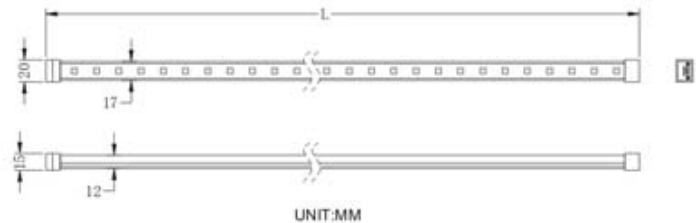

Slim LED Tube Light

Features: (特性)

1) Long working lifetime: more than 50,000 hours
  使用寿命长达50,000小时
2) Two shapes are available: round and square
  可选择方形或圆形灯管
3) No UV or RF interference, no Mercury or Lead
  没有紫外线或电磁干扰, 不含汞或铅
4) Ambient temperature: $-20^{\circ}\text{C} \sim 50^{\circ}\text{C}$
  工作环境温度: $-20^{\circ}\text{C} \sim 50^{\circ}\text{C}$

Application: (应用范围)

1) Cabinet lighting
  橱柜照明
2) Shelf lighting
  货架照明

ITEM NUMBER	LIGHT SOURCE	COLOR	LUMINOUS FLUX	BEAM ANGLE	INPUT VOLTAGE	WATTS	DIMENSION
产品型号	光源类型	颜色	流明	发光角度	输入电压	功率	产品尺寸
QS-ALF-24-W	SMD LED	Cool White	300lm	120°	24VDC	5W	(L)50x(W)1.6x(H)1.1cm
QS-ALF-24-WW	SMD LED	Warm White	250lm	120°	24VDC	5W	(L)50x(W)1.6x(H)1.1cm
QS-ALF-24-RGB	SMD LED	RGB	/	120°	24VDC	5W	(L)50x(W)1.6x(H)1.1cm
QS-ALF-48-W	SMD LED	Cool White	600lm	120°	24VDC	10W	(L)100x(W)1.6x(H)1.1cm
QS-ALF-48-WW	SMD LED	Warm White	500lm	120°	24VDC	10W	(L)100x(W)1.6x(H)1.1cm
QS-ALF-48-RGB	SMD LED	RGB	/	120°	24VDC	10W	(L)100x(W)1.6x(H)1.1cm
QS-ALR-24-W	SMD LED	Cool White	300lm	120°	24VDC	5W	(L)50x(W)1.6x(H)1.1cm
QS-ALR-24-WW	SMD LED	Warm White	250lm	120°	24VDC	5W	(L)50x(W)1.6x(H)1.1cm
QS-ALR-24-RGB	SMD LED	RGB	/	120°	24VDC	5W	(L)50x(W)1.6x(H)1.1cm
QS-ALR-48-W	SMD LED	Cool White	600lm	120°	24VDC	10W	(L)100x(W)1.6x(H)1.1cm
QS-ALR-48-WW	SMD LED	Warm White	500lm	120°	24VDC	10W	(L)100x(W)1.6x(H)1.1cm
QS-ALR-48-RGB	SMD LED	RGB	/	120°	24VDC	10W	(L)100x(W)1.6x(H)1.1cm