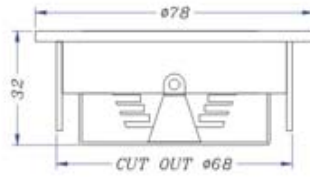

QS-302A-3x1W

ITEM NUMBER	LIGHT SOURCE	COLOR	LUMINOUS FLUX	BEAM ANGLE	INPUT VOLTAGE	WATTS	DIMENSION	CUTOUT SIZE
产品型号	光源类型	颜色	流明	发光角度	输入电压	功率	产品尺寸	开孔尺寸
QS-302A-3x1W-W	Edison LED	Cool White	210lm	30°/60°	12VDC	3W	∅ 78mmx(H)32mm	∅ 68mm
QS-302A-3x1W-WW	Edison LED	Warm White	180lm	30°/60°	12VDC	3W	∅ 78mmx(H)32mm	∅ 68mm