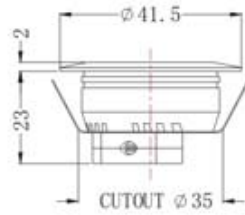

ITEM NUMBER	LIGHT SOURCE	COLOR	LUMINOUS FLUX	BEAM ANGLE	INPUT VOLTAGE	WATTS	DIMENSION	CUTOUT SIZE
产品型号	光源类型	颜色	流明	发光角度	输入电压	功率	产品尺寸	开孔尺寸
QS-101A-1W-W	Edison LED	Cool White	70lm	120°	12VDC	1W	∅ 41.5mmx(H)25mm	∅ 35mm
QS-101A-1W-WW	Edison LED	Warm White	60lm	120°	12VDC	1W	∅ 41.5mmx(H)25mm	∅ 35mm
QS-101A-C3W-W	CREE LED	Cool White	150lm	120°	12VDC	3W	∅ 41.5mmx(H)25mm	∅ 35mm
QS-101A-C3W-WW	CREE LED	Warm White	135lm	120°	12VDC	3W	∅ 41.5mmx(H)25mm	∅ 35mm