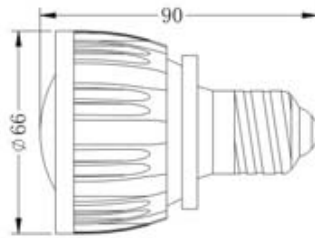

CREE 10W LED Spot Light

Features: (特性)

1) Socket type: E27
  E27底座
2) Long working lifetime: more than 50,000 hours
  使用寿命长达50,000小时
3) No UV or RF interference, no Mercury or Lead
  没有紫外线或电磁干扰, 不含汞或铅