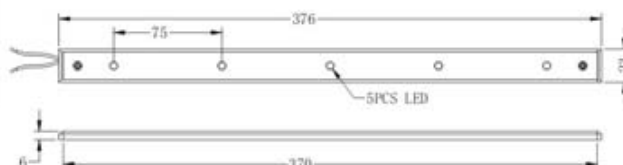

Application: (应用范围)

1) Cabinet lighting
  橱柜照明
2) Backlighting
  背光
3) Display case lighting
  展柜照明
4) Museum and art lighting
  博物馆和艺术品照明

QS-CB-A