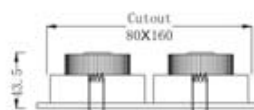

ITEM NUMBER	LIGHT SOURCE	COLOR	LUMINOUS FLUX	BEAM ANGLE	INPUT VOLTAGE	WATTS	DIMENSION	CUTOUT SIZE
产品型号	光源类型	颜色	流明	发光角度	输入电压	功率	产品尺寸	开孔尺寸
QS-501-1W-W	Edison LED	Cool White	210lm	30°/60°	12/24VDC	3W	93mmx93mm(H)43.5mm	∅ 80mm
QS-501-1W-WW	Edison LED	Warm White	180lm	30°/60°	12/24VDC	3W	93mmx93mm(H)43.5mm	∅ 80mm
QS-501-C1W-W	CREE LED	CREE LED	255lm	30°/45°	12/24VDC	3W	93mmx93mm(H)43.5mm	∅ 80mm
QS-501-C1W-WW	CREE LED	CREE LED	225lm	30°/45°	12/24VDC	3W	93mmx93mm(H)43.5mm	∅ 80mm

ITEM NUMBER	LIGHT SOURCE	COLOR	LUMINOUS FLUX	BEAM ANGLE	INPUT VOLTAGE	WATTS	DIMENSION	CUTOUT SIZE
产品型号	光源类型	颜色	流明	发光角度	输入电压	功率	产品尺寸	开孔尺寸
QS-502-1W-W	Edison LED	Cool White	420lm	30°/60°	12/24VDC	6W	175mmx93mm(H)43.5mm	80x160mm
QS-502-1W-WW	Edison LED	Warm White	360lm	30°/60°	12/24VDC	6W	175mmx93mm(H)43.5mm	80x160mm
QS-502-C1W-W	CREE LED	Cool White	510lm	30°/45°	12/24VDC	6W	175mmx93mm(H)43.5mm	80x160mm
QS-502-C1W-WW	CREE LED	Warm White	450lm	30°/45°	12/24VDC	6W	175mmx93mm(H)43.5mm	80x160mm

ITEM NUMBER	LIGHT SOURCE	COLOR	LUMINOUS FLUX	BEAM ANGLE	INPUT VOLTAGE	WATTS	DIMENSION	CUTOUT SIZE
产品型号	光源类型	颜色	流明	发光角度	输入电压	功率	产品尺寸	开孔尺寸
QS-503-1W-W	Edison LED	Cool White	630lm	30°/60°	12/24VDC	9W	260mmx93mm(H)43.5mm	80x245mm
QS-503-1W-WW	Edison LED	Warm White	540lm	30°/60°	12/24VDC	9W	260mmx93mm(H)43.5mm	80x245mm
QS-503-C1W-W	CREE LED	Cool White	765lm	30°/45°	12/24VDC	9W	260mmx93mm(H)43.5mm	80x245mm
QS-503-C1W-WW	CREE LED	Warm White	675lm	30°/45°	12/24VDC	9W	260mmx93mm(H)43.5mm	80x245mm