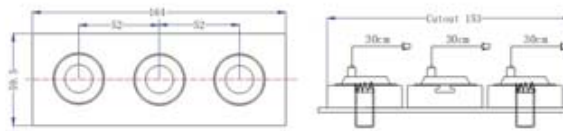

QS-203

ITEM NUMBER	LIGHT SOURCE	COLOR	LUMINOUS FLUX	BEAM ANGLE	INPUT VOLTAGE	WATTS	DIMENSION	CUTOUT SIZE
产品型号	光源类型	颜色	流明	发光角度	输入电压	功率	产品尺寸	开孔尺寸
QS-203-1W-W	Edison LED	Cool White	210lm	30°/60°	12VDC	3W	164mmx59.5mm(H)30mm	153x50mm
QS-203-1W-WW	Edison LED	Warm White	180lm	30°/60°	12VDC	3W	164mmx59.5mm(H)30mm	153x50mm
QS-203-C3W-W	CREE LED	Cool White	450lm	30°/45°	12VDC	9W	164mmx59.5mm(H)30mm	153x50mm
QS-203-C3W-WW	CREE LED	Warm White	405lm	30°/45°	12VDC	9W	164mmx59.5mm(H)30mm	153x50mm