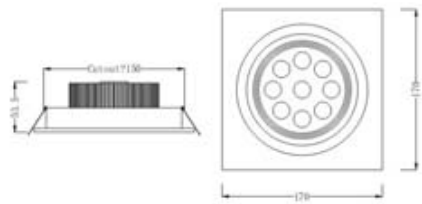

ITEM NUMBER	LIGHT SOURCE	COLOR	LUMINOUS FLUX	BEAM ANGLE	INPUT VOLTAGE	WATTS	DIMENSION	CUTOUT SIZE
产品型号	光源类型	颜色	流明	发光角度	输入电压	功率	产品尺寸	开孔尺寸
QS-601-1W-W	Edison LED	Cool White	630lm	30°/60°	12/24VDC	9W	170mmx170mm(H)53.5mm	150mm
QS-601-1W-WW	Edison LED	Warm White	540lm	30°/60°	12/24VDC	9W	170mmx170mm(H)53.5mm	150mm
QS-601-C1W-W	CREE LED	Cool White	765lm	30°/45°	12/24VDC	9W	170mmx170mm(H)53.5mm	150mm
QS-601-C1W-WW	CREE LED	Warm White	675lm	30°/45°	12/24VDC	9W	170mmx170mm(H)53.5mm	150mm