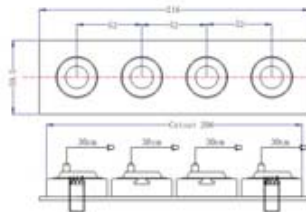

QS-204

ITEM NUMBER	LIGHT SOURCE	COLOR	LUMINOUS FLUX	BEAM ANGLE	INPUT VOLTAGE	WATTS	DIMENSION	CUTOUT SIZE
产品型号	光源类型	颜色	流明	发光角度	输入电压	功率	产品尺寸	开孔尺寸
QS-204-1W-W	Edison LED	Cool White	280lm	30°/60°	12VDC	4W	216mmx59.5mm(H)30mm	206x50mm
QS-204-1W-WW	Edison LED	Warm White	240lm	30°/60°	12VDC	4W	216mmx59.5mm(H)30mm	206x50mm
QS-204-C3W-W	CREE LED	Cool White	600lm	30°/45°	12VDC	12W	216mmx59.5mm(H)30mm	206x50mm
QS-204-C3W-WW	CREE LED	Warm White	540lm	30°/45°	12VDC	12W	216mmx59.5mm(H)30mm	206x50mm