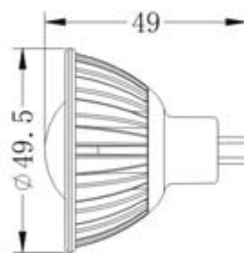

1x3W LED Spot Light

Features: (特性)

1) Long working lifetime: more than 50,000 hours
  使用寿命长达50,000小时
2) Socket: MR16, GU10, E27
  MR16, GU10和E27底座
3) Excellent heat dissipation
  散热效果优异
4) No UV or RF interference, no Mercury or Lead
  没有紫外线或电磁干扰, 不含汞或铅