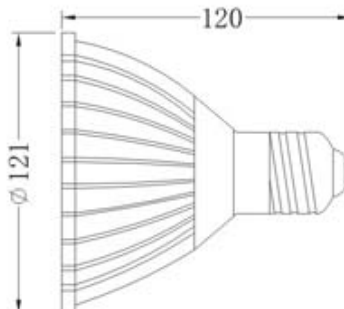

ITEM NUMBER 产品型号	LIGHT SOURCE 光源类型	COLOR 颜色	LUMINOUS FLUX 流明	BEAM ANGLE 发光角度	INPUT VOLTAGE 输入电压	WATTS 功率	DIMENSION 产品尺寸
QS-PAR38-12x1W-W	Edison LED	Cool White	840lm	30°/60°	85-265VAC	12W	∅ 121mmx120mm
QS-PAR38-12x1W-WW	Edison LED	Warm White	720lm	30°/60°	85-265VAC	12W	∅ 121mmx120mm
QS-PAR38-12xC1W-W	CREE LED	Cool White	1020lm	30°/45°	85-265VAC	12W	∅ 121mmx120mm
QS-PAR38-12xC1W-WW	CREE LED	Warm White	900lm	30°/45°	85-265VAC	12W	∅ 121mmx120mm