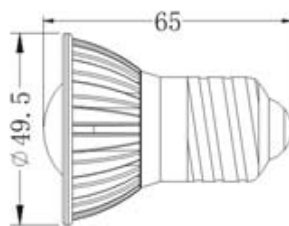

ITEM NUMBER	LIGHT SOURCE	COLOR	LUMINOUS FLUX	BEAM ANGLE	INPUT VOLTAGE	WATTS	DIMENSION
产品型号	光源类型	颜色	流明	发光角度	输入电压	功率	产品尺寸
QS-GU10-C3W-W	CREE LED	Cool White	150lm	50°/70°/100°	85~265VAC	3W	∅49.5mmx57.5mm
QS-GU10-C3W-WW	CREE LED	Warm White	135lm	50°/70°/100°	85~265VAC	3W	∅49.5mmx57.5mm