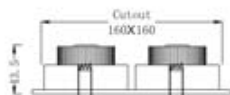

ITEM NUMBER	LIGHT SOURCE	COLOR	LUMINOUS FLUX	BEAM ANGLE	INPUT VOLTAGE	WATTS	DIMENSION	CUTOUT SIZE
产品型号	光源类型	颜色	流明	发光角度	输入电压	功率	产品尺寸	开孔尺寸
QS-504R-1W-W	Edison LED	Cool White	840lm	30°/60°	12/24VDC	12W	175mmx175mm(H)43.5mm	160x160mm
QS-504R-1W-WW	Edison LED	Warm White	720lm	30°/60°	12/24VDC	12W	175mmx175mm(H)43.5mm	160x160mm
QS-504R-C1W-W	CREE LED	Cool White	1020lm	30°/45°	12/24VDC	12W	175mmx175mm(H)43.5mm	160x160mm
QS-504R-C1W-WW	CREE LED	Warm White	900lm	30°/45°	12/24VDC	12W	175mmx175mm(H)43.5mm	160x160mm