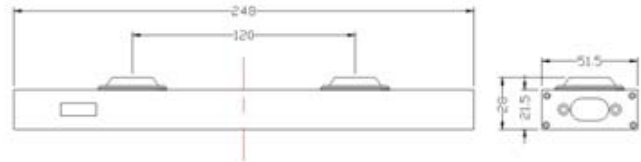

LED Bar Light

Features: (特性)

1) 1W high power LED or 3W CREE LED
  采用1W大功率LED或3W CREE LED
2) Long working lifetime: more than 50,000hours
  使用寿命长达50,000小时
3) Save 80% more energy compared with traditional lighting fixtures
  比传统灯具节电80%以上
4) Input wide voltage 12-24VDC
  12-24VDC宽电压输入
5) With ON/OFF switch on the body of light
  灯体上有开关按钮
6) No UV or RF interference, No mercury or lead
  没有紫外线或电磁干扰, 不含汞或铅

Application: (应用范围)

1) Cabinet lighting
  橱柜照明
2) Display case lighting
  展柜照明
3) Museum and art lighting
  博物馆和艺术品照明

ITEM NUMBER	LIGHT SOURCE	COLOR	LUMINOUS FLUX	BEAM ANGLE	INPUT VOLTAGE	WATTS	DIMENSION
产品型号	光源类型	颜色	流明	发光角度	输入电压	功率	产品尺寸
QS-402A-1W-W	Edison LED	Cool White	140lm	30°	12-24VDC	2W	248x51.5x28mm
QS-402A-1W-M	Edison LED	Warm White	120lm	30°	12-24VDC	2W	248x51.5x28mm
QS-402A-C3W-W	CREE LED	Cool White	300lm	30°	12-24VDC	6W	248x51.5x28mm
QS-402A-C3W-M	CREE LED	Warm White	270lm	30°	12-24VDC	6W	248x51.5x28mm