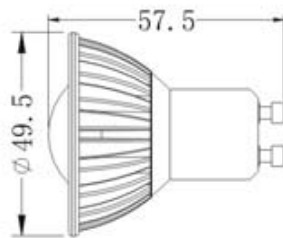

ITEM NUMBER	LIGHT SOURCE	COLOR	LUMINOUS FLUX	BEAM ANGLE	INPUT VOLTAGE	WATTS	DIMENSION
产品型号	光源类型	颜色	流明	发光角度	输入电压	功率	产品尺寸
QS-MR16-C3W-W	CREE LED	Cool White	150lm	50°/70°/100°	12VDC	3W	∅49.5mmx49mm
QS-MR16-C3W-WW	CREE LED	Warm White	135lm	50°/70°/100°	12VDC	3W	∅49.5mmx49mm