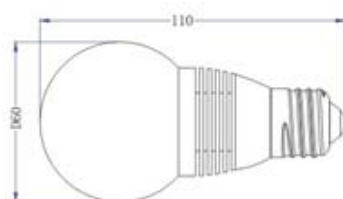

Global LED Spot Light

Features: (特性)

1) Wide beam angle, 120°
  发光角度120°
2) Socket type: E27
  E27底座
3) Smart global shape
  外形美观
4) Excellent heat dissipation
  散热性能优异
5) Long working lifetime: more than 50,000 hours
  使用寿命长达50,000小时