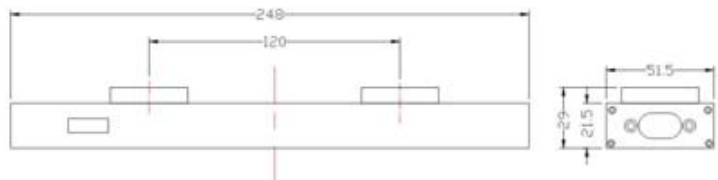

## Application: (应用范围)

- 1) Cabinet lighting  
橱柜照明
- 2) Display case lighting  
展柜照明
- 3) Museum and art lighting  
博物馆和艺术品照明

ITEM NUMBER	LIGHT SOURCE	COLOR	LUMINOUS FLUX	BEAM ANGLE	INPUT VOLTAGE	WATTS	DIMENSION
产品型号	光源类型	颜色	流明	发光角度	输入电压	功率	产品尺寸
QS-402A-1W-W	Edison LED	Cool White	140lm	30°	12-24VDC	2W	248x51.5x28mm
QS-402A-1W-M	Edison LED	Warm White	120lm	30°	12-24VDC	2W	248x51.5x28mm
QS-402A-C3W-W	CREE LED	Cool White	300lm	30°	12-24VDC	6W	248x51.5x28mm
QS-402A-C3W-M	CREE LED	Warm White	270lm	30°	12-24VDC	6W	248x51.5x28mm