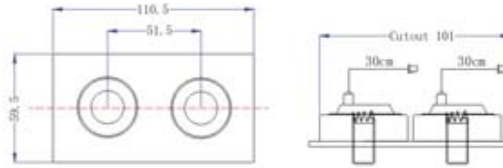

QS-202

ITEM NUMBER	LIGHT SOURCE	COLOR	LUMINOUS FLUX	BEAM ANGLE	INPUT VOLTAGE	WATTS	DIMENSION	CUTOUT SIZE
产品型号	光源类型	颜色	流明	发光角度	输入电压	功率	产品尺寸	开孔尺寸
QS-202-1W-W	Edison LED	Cool White	140lm	30°/60°	12VDC	2W	110.5mmx59.5mm(H)30mm	101x50mm
QS-202-1W-WW	Edison LED	Warm White	120lm	30°/60°	12VDC	2W	110.5mmx59.5mm(H)30mm	101x50mm
QS-202-C3W-W	CREE LED	Cool White	300lm	30°/45°	12VDC	6W	110.5mmx59.5mm(H)30mm	101x50mm
QS-202-C3W-WW	CREE LED	Warm White	270lm	30°/45°	12VDC	6W	110.5mmx59.5mm(H)30mm	101x50mm