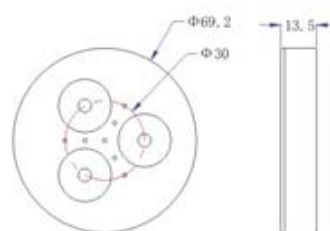

ITEM NUMBER 产品型号	LIGHT SOURCE 光源类型	COLOR 颜色	LUMINOUS FLUX 流明	BEAM ANGLE 发光角度	INPUT VOLTAGE 输入电压	WATTS 功率	DIMENSION 产品尺寸
QS-301-3x1W-W	Edison LED	Cool White	190lm	120°	12VDC	3W	∅ 69.2mmx(H)13.8mm
QS-301-3x1W-WW	Edison LED	Warm White	170lm	120°	12VDC	3W	∅ 69.2mmx(H)13.8mm
QS-301-3xC1W-W	CREE LED	Cool White	255lm	120°	12VDC	3W	∅ 69.2mmx(H)13.8mm
QS-301-3xC1W-WW	CREE LED	Warm White	225lm	120°	12VDC	3W	∅ 69.2mmx(H)13.8mm