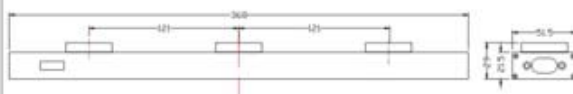

QS-403B

ITEM NUMBER	LIGHT SOURCE	COLOR	LUMINOUS FLUX	BEAM ANGLE	INPUT VOLTAGE	WATTS	DIMENSION
产品型号	光源类型	颜色	流明	发光角度	输入电压	功率	产品尺寸
QS-403B-1W-W	Edison LED	Cool White	210lm	120°	12-24VDC	3W	368x51.5x29mm
QS-403B-1W-M	Edison LED	Warm White	180lm	120°	12-24VDC	3W	368x51.5x29mm
QS-403B-C3W-W	CREE LED	Cool White	450lm	120°	12-24VDC	9W	368x51.5x29mm
QS-403B-C3W-M	CREE LED	Warm White	405lm	120°	12-24VDC	9W	368x51.5x29mm