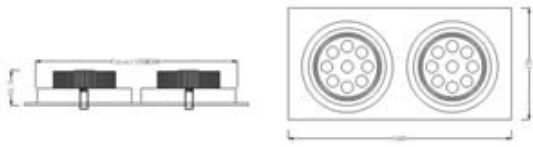

ITEM NUMBER	LIGHT SOURCE	COLOR	LUMINOUS FLUX	BEAM ANGLE	INPUT VOLTAGE	WATTS	DIMENSION	CUTOUT SIZE
产品型号	光源类型	颜色	流明	发光角度	输入电压	功率	产品尺寸	开孔尺寸
QS-602-1W-W	Edison LED	Cool White	1260lm	30°/60°	12/24VDC	18W	340mmx170mm(H)53.5mm	150x308mm
QS-602-1W-WW	Edison LED	Warm White	1080lm	30°/60°	12/24VDC	18W	340mmx170mm(H)53.5mm	150x308mm
QS-602-C1W-W	CREE LED	Cool White	1530lm	30°/45°	12/24VDC	18W	340mmx170mm(H)53.5mm	150x308mm
QS-602-C1W-WW	CREE LED	Warm White	1350lm	30°/45°	12/24VDC	18W	340mmx170mm(H)53.5mm	150x308mm