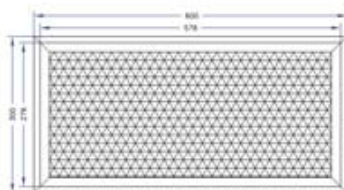

QS-PL600x600

QS-PL300x600

QS-PL300x300

ITEM NUMBER 产品型号	LIGHT SOURCE 光源类型	COLOR 颜色	LUMINOUS FLUX 流明	BEAM ANGLE 发光角度	INPUT VOLTAGE 输入电压	WATTS 功率	DIMENSION 产品尺寸
QS-PL300x300-W	SMD LED	Cool White	1100lm	120°	100V-240VAC	14W	(L)300x(W)300mm
QS-PL300x300-WW	SMD LED	Warm White	900lm	120°	100V-240VAC	14W	(L)300x(W)300mm
QS-PL600x300-W	SMD LED	Cool White	2200lm	120°	100V-240VAC	28W	(L)600x(W)300mm
QS-PL600x300-WW	SMD LED	Warm White	1800lm	120°	100V-240VAC	28W	(L)600x(W)300mm
QS-PL600x600-W	SMD LED	Cool White	4500lm	120°	100V-240VAC	56W	(L)600x(W)600mm
QS-PL600x600-WW	SMD LED	Warm White	3600lm	120°	100V-240VAC	56W	(L)600x(W)600mm