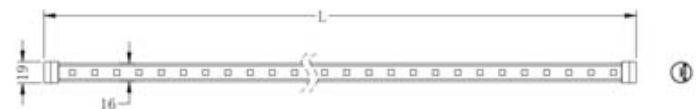

### Application: (应用范围)

- 1) Cabinet lighting  
橱柜照明
- 2) Shelf lighting  
货架照明

QS-ALF

QS-ALR

ITEM NUMBER	LIGHT SOURCE	COLOR	LUMINOUS FLUX	BEAM ANGLE	INPUT VOLTAGE	WATTS	DIMENSION
产品型号	光源类型	颜色	流明	发光角度	输入电压	功率	产品尺寸
QS-ALF-24-W	SMD LED	Cool White	300lm	120°	24VDC	5W	(L)50x(W)1.6x(H)1.1cm
QS-ALF-24-WW	SMD LED	Warm White	250lm	120°	24VDC	5W	(L)50x(W)1.6x(H)1.1cm
QS-ALF-24-RGB	SMD LED	RGB	/	120°	24VDC	5W	(L)50x(W)1.6x(H)1.1cm
QS-ALF-48-W	SMD LED	Cool White	600lm	120°	24VDC	10W	(L)100x(W)1.6x(H)1.1cm
QS-ALF-48-WW	SMD LED	Warm White	500lm	120°	24VDC	10W	(L)100x(W)1.6x(H)1.1cm
QS-ALF-48-RGB	SMD LED	RGB	/	120°	24VDC	10W	(L)100x(W)1.6x(H)1.1cm
QS-ALR-24-W	SMD LED	Cool White	300lm	120°	24VDC	5W	(L)50x(W)1.6x(H)1.1cm
QS-ALR-24-WW	SMD LED	Warm White	250lm	120°	24VDC	5W	(L)50x(W)1.6x(H)1.1cm
QS-ALR-24-RGB	SMD LED	RGB	/	120°	24VDC	5W	(L)50x(W)1.6x(H)1.1cm
QS-ALR-48-W	SMD LED	Cool White	600lm	120°	24VDC	10W	(L)100x(W)1.6x(H)1.1cm
QS-ALR-48-WW	SMD LED	Warm White	500lm	120°	24VDC	10W	(L)100x(W)1.6x(H)1.1cm
QS-ALR-48-RGB	SMD LED	RGB	/	120°	24VDC	10W	(L)100x(W)1.6x(H)1.1cm