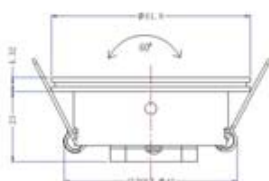

ITEM NUMBER	LIGHT SOURCE	COLOR	LUMINOUS FLUX	BEAM ANGLE	INPUT VOLTAGE	WATTS	DIMENSION	CUTOUT SIZE
产品型号	光源类型	颜色	流明	发光角度	输入电压	功率	产品尺寸	开孔尺寸
QS-104B-1W-W	Edison LED	Cool White	70lm	120°	12VDC	1W	∅ 61.8mmx(H)27.32mm	∅ 42mm
QS-104B-1W-WW	Edison LED	Warm White	60lm	120°	12VDC	1W	∅ 61.8mmx(H)27.32mm	∅ 42mm
QS-104B-C3W-W	CREE LED	Cool White	150lm	120°	12VDC	3W	∅ 61.8mmx(H)27.32mm	∅ 42mm
QS-104B-C3W-WW	CREE LED	Warm White	135lm	120°	12VDC	3W	∅ 61.8mmx(H)27.32mm	∅ 42mm