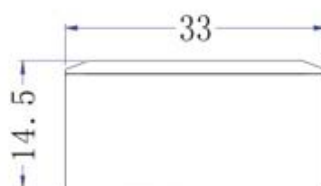

ITEM NUMBER	LIGHT SOURCE	COLOR	LUMINOUS FLUX	BEAM ANGLE	INPUT VOLTAGE	WATTS	DIMENSION
产品型号	光源类型	颜色	流明	发光角度	输入电压	功率	产品尺寸
QS-102A-1W-W	Edison LED	Cool White	70lm	120°	12VDC	1W	∅33mmx(H)14.5mm
QS-102A-1W-WW	Edison LED	Warm White	60lm	120°	12VDC	1W	∅33mmx(H)14.5mm
QS-102A-C1W-W	CREE LED	Cool White	120lm	120°	12VDC	1W	∅33mmx(H)14.5mm
QS-102A-C1W-WW	CREE LED	Warm White	85lm	120°	12VDC	1W	∅33mmx(H)14.5mm