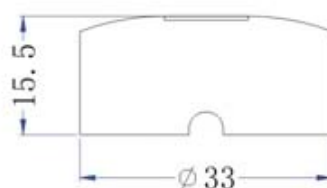

ITEM NUMBER	LIGHT SOURCE	COLOR	LUMINOUS FLUX	BEAM ANGLE	INPUT VOLTAGE	WATTS	DIMENSION
产品型号	光源类型	颜色	流明	发光角度	输入电压	功率	产品尺寸
QS-102B-1W-W	Edison LED	Cool White	70lm	60°	12VDC	1W	∅33mmx(H)15.5mm
QS-102B-1W-WW	Edison LED	Warm White	60lm	60°	12VDC	1W	∅33mmx(H)15.5mm
QS-102B-C1W-W	CREE LED	Cool White	120lm	60°	12VDC	1W	∅33mmx(H)15.5mm
QS-102B-C1W-WW	CREE LED	Warm White	85lm	60°	12VDC	1W	∅33mmx(H)15.5mm