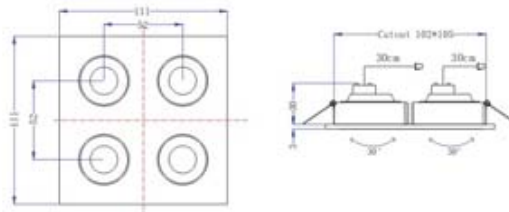

QS-204R

ITEM NUMBER	LIGHT SOURCE	COLOR	LUMINOUS FLUX	BEAM ANGLE	INPUT VOLTAGE	WATTS	DIMENSION	CUTOUT SIZE
产品型号	光源类型	颜色	流明	发光角度	输入电压	功率	产品尺寸	开孔尺寸
QS-204R-1W-W	Edison LED	Cool White	280lm	30°/60°	12VDC	4W	111mmx111mm(H)30mm	105x102mm
QS-204R-1W-WW	Edison LED	Warm White	240lm	30°/60°	12VDC	4W	111mmx111mm(H)30mm	105x102mm
QS-204R-C3W-W	CREE LED	Cool White	600lm	30°/45°	12VDC	12W	111mmx111mm(H)30mm	105x102mm
QS-204R-C3W-WW	CREE LED	Warm White	540lm	30°/45°	12VDC	12W	111mmx111mm(H)30mm	105x102mm