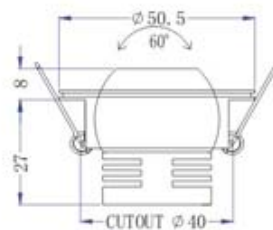

ITEM NUMBER	LIGHT SOURCE	COLOR	LUMINOUS FLUX	BEAM ANGLE	INPUT VOLTAGE	WATTS	DIMENSION	CUTOUT SIZE
产品型号	光源类型	颜色	流明	发光角度	输入电压	功率	产品尺寸	开孔尺寸
QS-101C-1W-W	Edison LED	Cool White	70lm	30°/60°	12VDC	1W	∅ 50.5mmx(H)35mm	∅ 40mm
QS-101C-1W-WW	Edison LED	Warm White	60lm	30°/60°	12VDC	1W	∅ 50.5mmx(H)35mm	∅ 40mm
QS-101C-C3W-W	CREE LED	Cool White	150lm	30°/45°	12VDC	3W	∅ 50.5mmx(H)35mm	∅ 40mm
QS-101C-C3W-WW	CREE LED	Warm White	135lm	30°/45°	12VDC	3W	∅ 50.5mmx(H)35mm	∅ 40mm