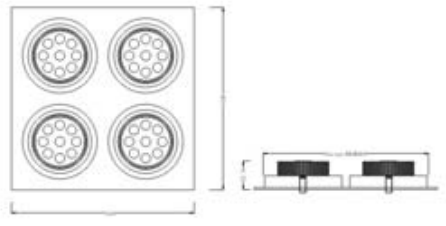

ITEM NUMBER	LIGHT SOURCE	COLOR	LUMINOUS FLUX	BEAM ANGLE	INPUT VOLTAGE	WATTS	DIMENSION	CUTOUT SIZE
产品型号	光源类型	颜色	流明	发光角度	输入电压	功率	产品尺寸	开孔尺寸
QS-604-1W-W	Edison LED	Cool White	2520lm	30°/60°	12/24VDC	36W	340mmx340mm(H)53.5mm	308x308mm
QS-604-1W-WW	Edison LED	Warm White	2160lm	30°/60°	12/24VDC	36W	340mmx340mm(H)53.5mm	308x308mm
QS-604-C1W-W	CREE LED	Cool White	3060lm	30°/45°	12/24VDC	36W	340mmx340mm(H)53.5mm	308x308mm
QS-604-C1W-WW	CREE LED	Warm White	2700lm	30°/45°	12/24VDC	36W	340mmx340mm(H)53.5mm	308x308mm