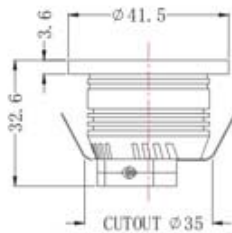

ITEM NUMBER	LIGHT SOURCE	COLOR	LUMINOUS FLUX	BEAM ANGLE	INPUT VOLTAGE	WATTS	DIMENSION	CUTOUT SIZE
产品型号	光源类型	颜色	流明	发光角度	输入电压	功率	产品尺寸	开孔尺寸
QS-101B-1W-W	Edison LED	Cool White	70lm	30°/60°	12VDC	1W	∅ 41.5mmx(H)36.2mm	∅ 35mm
QS-101B-1W-WW	Edison LED	Warm White	60lm	30°/60°	12VDC	1W	∅ 41.5mmx(H)36.2mm	∅ 35mm
QS-101B-C3W-W	CREE LED	Cool White	150lm	30°/45°	12VDC	3W	∅ 41.5mmx(H)36.2mm	∅ 35mm
QS-101B-C3W-WW	CREE LED	Warm White	135lm	30°/45°	12VDC	3W	∅ 41.5mmx(H)36.2mm	∅ 35mm