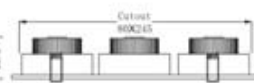

ITEM NUMBER	LIGHT SOURCE	COLOR	LUMINOUS FLUX	BEAM ANGLE	INPUT VOLTAGE	WATTS	DIMENSION	CUTOUT SIZE
产品型号	光源类型	颜色	流明	发光角度	输入电压	功率	产品尺寸	开孔尺寸
QS-502-1W-W	Edison LED	Cool White	420lm	30°/60°	12/24VDC	6W	175mmx93mm(H)43.5mm	80x160mm
QS-502-1W-WW	Edison LED	Warm White	360lm	30°/60°	12/24VDC	6W	175mmx93mm(H)43.5mm	80x160mm
QS-502-C1W-W	CREE LED	Cool White	510lm	30°/45°	12/24VDC	6W	175mmx93mm(H)43.5mm	80x160mm
QS-502-C1W-WW	CREE LED	Warm White	450lm	30°/45°	12/24VDC	6W	175mmx93mm(H)43.5mm	80x160mm

ITEM NUMBER	LIGHT SOURCE	COLOR	LUMINOUS FLUX	BEAM ANGLE	INPUT VOLTAGE	WATTS	DIMENSION	CUTOUT SIZE
产品型号	光源类型	颜色	流明	发光角度	输入电压	功率	产品尺寸	开孔尺寸
QS-503-1W-W	Edison LED	Cool White	630lm	30°/60°	12/24VDC	9W	260mmx93mm(H)43.5mm	80x245mm
QS-503-1W-WW	Edison LED	Warm White	540lm	30°/60°	12/24VDC	9W	260mmx93mm(H)43.5mm	80x245mm
QS-503-C1W-W	CREE LED	Cool White	765lm	30°/45°	12/24VDC	9W	260mmx93mm(H)43.5mm	80x245mm
QS-503-C1W-WW	CREE LED	Warm White	675lm	30°/45°	12/24VDC	9W	260mmx93mm(H)43.5mm	80x245mm