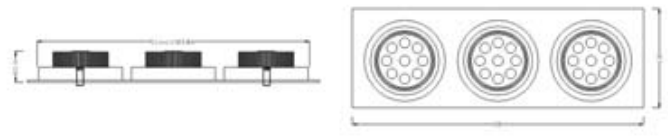

ITEM NUMBER	LIGHT SOURCE	COLOR	LUMINOUS FLUX	BEAM ANGLE	INPUT VOLTAGE	WATTS	DIMENSION	CUTOUT SIZE
产品型号	光源类型	颜色	流明	发光角度	输入电压	功率	产品尺寸	开孔尺寸
QS-603-1W-W	Edison LED	Cool White	1890lm	30°/60°	12/24VDC	27W	500mmx170mm(H)53.5mm	150x468mm
QS-603-1W-WW	Edison LED	Warm White	1620lm	30°/60°	12/24VDC	27W	500mmx170mm(H)53.5mm	150x468mm
QS-603-C1W-W	CREE LED	Cool White	2295lm	30°/45°	12/24VDC	27W	500mmx170mm(H)53.5mm	150x468mm
QS-603-C1W-WW	CREE LED	Warm White	2025lm	30°/45°	12/24VDC	27W	500mmx170mm(H)53.5mm	150x468mm