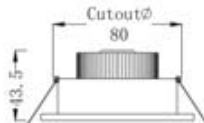

ITEM NUMBER	LIGHT SOURCE	COLOR	LUMINOUS FLUX	BEAM ANGLE	INPUT VOLTAGE	WATTS	DIMENSION	CUTOUT SIZE
产品型号	光源类型	颜色	流明	发光角度	输入电压	功率	产品尺寸	开孔尺寸
QS-501-1W-W	Edison LED	Cool White	210lm	30°/60°	12/24VDC	3W	93mmx93mm(H)43.5mm	∅ 80mm
QS-501-1W-WW	Edison LED	Warm White	180lm	30°/60°	12/24VDC	3W	93mmx93mm(H)43.5mm	∅ 80mm
QS-501-C1W-W	CREE LED	CREE LED	255lm	30°/45°	12/24VDC	3W	93mmx93mm(H)43.5mm	∅ 80mm
QS-501-C1W-WW	CREE LED	CREE LED	225lm	30°/45°	12/24VDC	3W	93mmx93mm(H)43.5mm	∅ 80mm