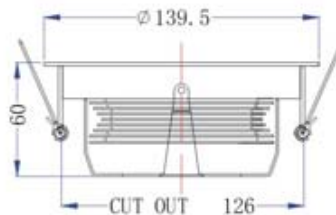

QS-15x1W

ITEM NUMBER	LIGHT SOURCE	COLOR	LUMINOUS FLUX	BEAM ANGLE	INPUT VOLTAGE	WATTS	DIMENSION	CUTOUT SIZE
产品型号	光源类型	颜色	流明	发光角度	输入电压	功率	产品尺寸	开孔尺寸
QS-15x1W-W	Edison LED	Cool White	1050lm	30°/60°	24VDC	15W	∅ 139.5mmx(H)60mm	∅ 126mm
QS-15x1W-WW	Edison LED	Warm White	900lm	30°/60°	24VDC	15W	∅ 139.5mmx(H)60mm	∅ 126mm
QS-15xC1W-W	CREE LED	Cool White	1275lm	30°/45°	24VDC	15W	∅ 139.5mmx(H)60mm	∅ 126mm
QS-15xC1W-WW	CREE LED	Warm White	1125lm	30°/45°	24VDC	15W	∅ 139.5mmx(H)60mm	∅ 126mm