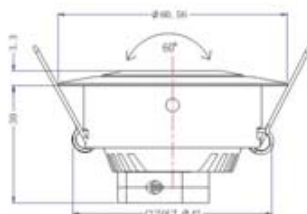

ITEM NUMBER	LIGHT SOURCE	COLOR	LUMINOUS FLUX	BEAM ANGLE	INPUT VOLTAGE	WATTS	DIMENSION	CUTOUT SIZE
产品型号	光源类型	颜色	流明	发光角度	输入电压	功率	产品尺寸	开孔尺寸
QS-105A-1W-W	Edison LED	Cool White	70lm	30°/60°	12VDC	1W	∅ 60.56mmx(H)33.3mm	∅ 42mm
QS-105A-1W-WW	Edison LED	Warm White	60lm	30°/60°	12VDC	1W	∅ 60.56mmx(H)33.3mm	∅ 42mm
QS-105A-C3W-W	CREE LED	Cool White	150lm	30°/45°	12VDC	3W	∅ 60.56mmx(H)33.3mm	∅ 42mm
QS-105A-C3W-WW	CREE LED	Warm White	135lm	30°/45°	12VDC	3W	∅ 60.56mmx(H)33.3mm	∅ 42mm