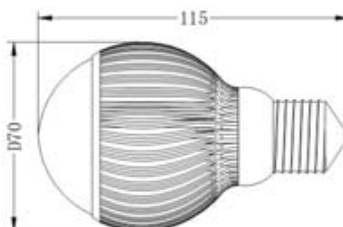

ITEM NUMBER 产品型号	LIGHT SOURCE 光源类型	COLOR 颜色	LUMINOUS FLUX 流明	BEAM ANGLE 发光角度	INPUT VOLTAGE 输入电压	WATTS 功率	DIMENSION 产品尺寸
QS-G-E27-6x1W-W	Edison LED	Cool White	420lm	120°	85-265VAC	6W	∅ 70mmx115mm
QS-G-E27-6x1W-WW	Edison LED	Warm White	360lm	120°	85-265VAC	6W	∅ 70mmx115mm
QS-G-E27-6xC1W-W	CREE LED	Cool White	510lm	120°	85-265VAC	6W	∅ 70mmx115mm
QS-G-E27-6xC1W-WW	CREE LED	Warm White	450lm	120°	85-265VAC	6W	∅ 70mmx115mm