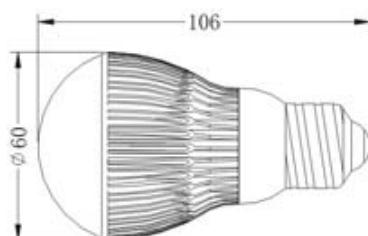

ITEM NUMBER 产品型号	LIGHT SOURCE 光源类型	COLOR 颜色	LUMINOUS FLUX 流明	BEAM ANGLE 发光角度	INPUT VOLTAGE 输入电压	WATTS 功率	DIMENSION 产品尺寸
QS-G-E27-3x1W-W	OSRAM LED	Cool White	360lm	120°	85-265VAC	3W	∅ 60mmx110mm
QS-G-E27-3x1W-WW	OSRAM LED	Warm White	300lm	120°	85-265VAC	3W	∅ 60mmx110mm

ITEM NUMBER 产品型号	LIGHT SOURCE 光源类型	COLOR 颜色	LUMINOUS FLUX 流明	BEAM ANGLE 发光角度	INPUT VOLTAGE 输入电压	WATTS 功率	DIMENSION 产品尺寸
QS-G-E27-5x1W-W	Edison LED	Cool White	350lm	120°	85-265VAC	5W	∅ 60mmx106mm
QS-G-E27-5x1W-WW	Edison LED	Warm White	300lm	120°	85-265VAC	5W	∅ 60mmx106mm
QS-G-E27-5xC1W-W	CREE LED	Cool White	425lm	120°	85-265VAC	5W	∅ 60mmx106mm
QS-G-E27-5xC1W-WW	CREE LED	Warm White	375lm	120°	85-265VAC	5W	∅ 60mmx106mm