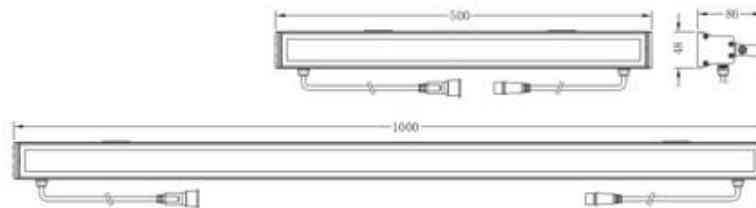

ITEM NUMBER	LIGHT SOURCE	COLOR	LUMINOUS FLUX	BEAM ANGLE	INPUT VOLTAGE	WATTS	DIMENSION
产品型号	光源类型	颜色	流明	发光角度	输入电压	功率	产品尺寸
QS-WL-15-W	Edison LED	Cool White	1050lm	15°/30°	24VDC	15W	(L)500x(W)48x(H)86mm
QS-WL-15-WW	Edison LED	Warm White	900lm	15°/30°	24VDC	15W	(L)500x(W)48x(H)86mm
QS-WL-15-R	Edison LED	Red	/	15°/30°	24VDC	15W	(L)500x(W)48x(H)86mm
QS-WL-15-G	Edison LED	Green	/	15°/30°	24VDC	15W	(L)500x(W)48x(H)86mm
QS-WL-15-B	Edison LED	Blue	/	15°/30°	24VDC	15W	(L)500x(W)48x(H)86mm
QS-WL-15-Y	Edison LED	Yellow	/	15°/30°	24VDC	15W	(L)500x(W)48x(H)86mm
QS-WL-15-RGB	Edison LED	RGB	/	15°/30°	24VDC	15W	(L)500x(W)48x(H)86mm
QS-WL-30-W	Edison LED	Cool White	2100lm	15°/30°	24VDC	30W	(L)1000x(W)48x(H)86mm
QS-WL-30-WW	Edison LED	Warm White	1800lm	15°/30°	24VDC	30W	(L)1000x(W)48x(H)86mm
QS-WL-30-R	Edison LED	Red	/	15°/30°	24VDC	30W	(L)1000x(W)48x(H)86mm
QS-WL-30-G	Edison LED	Green	/	15°/30°	24VDC	30W	(L)1000x(W)48x(H)86mm
QS-WL-30-B	Edison LED	Blue	/	15°/30°	24VDC	30W	(L)1000x(W)48x(H)86mm
QS-WL-30-Y	Edison LED	Yellow	/	15°/30°	24VDC	30W	(L)1000x(W)48x(H)86mm
QS-WL-30-RGB	Edison LED	RGB	/	15°/30°	24VDC	30W	(L)1000x(W)48x(H)86mm