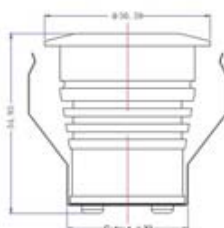

ITEM NUMBER	LIGHT SOURCE	COLOR	LUMINOUS FLUX	BEAM ANGLE	INPUT VOLTAGE	WATTS	DIMENSION	CUTOUT SIZE
产品型号	光源类型	颜色	流明	发光角度	输入电压	功率	产品尺寸	开孔尺寸
QS-106-1W-W	Edison LED	Cool White	70lm	30°/60°	12VDC	1W	∅ 50.58mmx(H)54.93mm	∅ 32mm
QS-106-1W-WW	Edison LED	Warm White	60lm	30°/60°	12VDC	1W	∅ 50.58mmx(H)54.93mm	∅ 32mm
QS-106-C3W-W	CREE LED	Cool White	150lm	30°/45°	12VDC	3W	∅ 50.58mmx(H)54.93mm	∅ 32mm
QS-106-C3W-WW	CREE LED	Warm White	135lm	30°/45°	12VDC	3W	∅ 50.58mmx(H)54.93mm	∅ 32mm