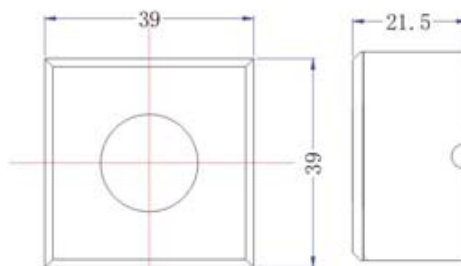

ITEM NUMBER	LIGHT SOURCE	COLOR	LUMINOUS FLUX	BEAM ANGLE	INPUT VOLTAGE	WATTS	DIMENSION
产品型号	光源类型	颜色	流明	发光角度	输入电压	功率	产品尺寸
QS-103-1W-W	Edison LED	Cool White	70lm	30°/60°	12VDC	1W	39mmx39mmx(H)21.5mm
QS-103-1W-WW	Edison LED	Warm White	60lm	30°/60°	12VDC	1W	39mmx39mmx(H)21.5mm
QS-103-C1W-W	CREE LED	Cool White	120lm	30°/45°	12VDC	1W	39mmx39mmx(H)21.5mm
QS-103-C1W-WW	CREE LED	Warm White	85lm	30°/45°	12VDC	1W	39mmx39mmx(H)21.5mm