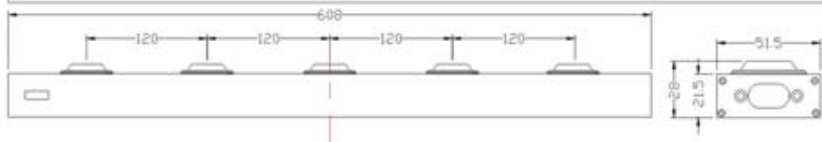

QS-405A

ITEM NUMBER	LIGHT SOURCE	COLOR	LUMINOUS FLUX	BEAM ANGLE	INPUT VOLTAGE	WATTS	DIMENSION
产品型号	光源类型	颜色	流明	发光角度	输入电压	功率	产品尺寸
QS-405A-1W-W	Edison LED	Cool White	350lm	30°	12-24VDC	5W	608x51.5x28mm
QS-405A-1W-M	Edison LED	Warm White	300lm	30°	12-24VDC	5W	608x51.5x28mm
QS-405A-C3W-W	CREE LED	Cool White	750lm	30°	12-24VDC	15W	608x51.5x28mm
QS-405A-C3W-M	CREE LED	Warm White	675lm	30°	12-24VDC	15W	608x51.5x28mm