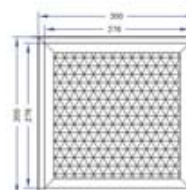

QS-PL600x600

QS-PL300x600

QS-PL300x300

ITEM NUMBER 产品型号	LIGHT SOURCE 光源类型	COLOR 颜色	LUMINOUS FLUX 流明	BEAM ANGLE 发光角度	INPUT VOLTAGE 输入电压	WATTS 功率	DIMENSION 产品尺寸
QS-PL300x300-W	SMD LED	Cool White	1100lm	120°	100V-240VAC	14W	(L)300x(W)300mm
QS-PL300x300-WW	SMD LED	Warm White	900lm	120°	100V-240VAC	14W	(L)300x(W)300mm
QS-PL600x300-W	SMD LED	Cool White	2200lm	120°	100V-240VAC	28W	(L)600x(W)300mm
QS-PL600x300-WW	SMD LED	Warm White	1800lm	120°	100V-240VAC	28W	(L)600x(W)300mm
QS-PL600x600-W	SMD LED	Cool White	4500lm	120°	100V-240VAC	56W	(L)600x(W)600mm
QS-PL600x600-WW	SMD LED	Warm White	3600lm	120°	100V-240VAC	56W	(L)600x(W)600mm