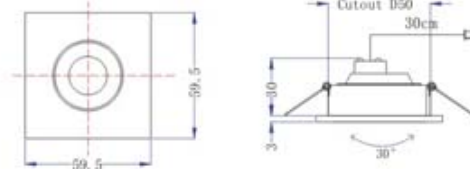

ITEM NUMBER	LIGHT SOURCE	COLOR	LUMINOUS FLUX	BEAM ANGLE	INPUT VOLTAGE	WATTS	DIMENSION	CUTOUT SIZE
产品型号	光源类型	颜色	流明	发光角度	输入电压	功率	产品尺寸	开孔尺寸
QS-201-1W-W	Edison LED	Cool White	70lm	30°/60°	12VDC	1W	59.5mmx59.5mm(H)30mm	∅50mm
QS-201-1W-WW	Edison LED	Warm White	60lm	30°/60°	12VDC	1W	59.5mmx59.5mm(H)30mm	∅50mm
QS-201-C3W-W	CREE LED	Cool White	150lm	30°/45°	12VDC	3W	59.5mmx59.5mm(H)30mm	∅50mm
QS-201-C3W-WW	CREE LED	Warm White	135lm	30°/45°	12VDC	3W	59.5mmx59.5mm(H)30mm	∅50mm