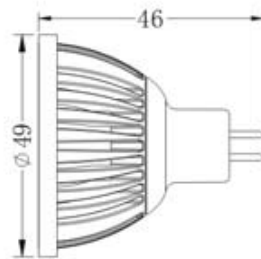

3x1W LED Spot Light

Features: (特性)

1) Long working lifetime: more than 50,000 hours
  使用寿命长达50,000小时
2) Socket: MR16, GU10, E27
  MR16, GU10和E27底座
3) Excellent heat dissipation
  散热效果优异
4) No UV or RF interference, no Mercury or Lead
  没有紫外线或电磁干扰, 不含汞或铅

ITEM NUMBER	LIGHT SOURCE	COLOR	LUMINOUS FLUX	BEAM ANGLE	INPUT VOLTAGE	WATTS	DIMENSION
产品型号	光源类型	颜色	流明	发光角度	输入电压	功率	产品尺寸
QS-MR16-3x1W-W	Edison LED	Cool White	210lm	30°/60°	12VDC	3W	∅49mmx46mm
QS-MR16-3x1W-WW	Edison LED	Warm White	180lm	30°/60°	12VDC	3W	∅49mmx46mm
QS-MR16-3xC1W-W	CREE LED	Cool White	255lm	30°/45°	12VDC	3W	∅49mmx46mm
QS-MR16-3xC1W-WW	CREE LED	Warm White	225lm	30°/45°	12VDC	3W	∅49mmx46mm