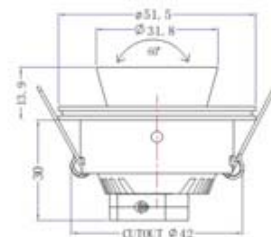

ITEM NUMBER	LIGHT SOURCE	COLOR	LUMINOUS FLUX	BEAM ANGLE	INPUT VOLTAGE	WATTS	DIMENSION	CUTOUT SIZE
产品型号	光源类型	颜色	流明	发光角度	输入电压	功率	产品尺寸	开孔尺寸
QS-104A-1W-W	Edison LED	Cool White	70lm	80°	12VDC	1W	∅ 51.5mmx(H)43.9mm	∅ 42mm
QS-104A-1W-WW	Edison LED	Warm White	60lm	80°	12VDC	1W	∅ 51.5mmx(H)43.9mm	∅ 42mm
QS-104A-C3W-W	CREE LED	Cool White	150lm	80°	12VDC	3W	∅ 51.5mmx(H)43.9mm	∅ 42mm
QS-104A-C3W-WW	CREE LED	Warm White	135lm	80°	12VDC	3W	∅ 51.5mmx(H)43.9mm	∅ 42mm