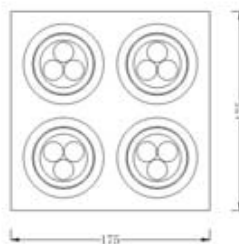

ITEM NUMBER	LIGHT SOURCE	COLOR	LUMINOUS FLUX	BEAM ANGLE	INPUT VOLTAGE	WATTS	DIMENSION	CUTOUT SIZE
产品型号	光源类型	颜色	流明	发光角度	输入电压	功率	产品尺寸	开孔尺寸
QS-504R-1W-W	Edison LED	Cool White	840lm	30°/60°	12/24VDC	12W	175mmx175mm(H)43.5mm	160x160mm
QS-504R-1W-WW	Edison LED	Warm White	720lm	30°/60°	12/24VDC	12W	175mmx175mm(H)43.5mm	160x160mm
QS-504R-C1W-W	CREE LED	Cool White	1020lm	30°/45°	12/24VDC	12W	175mmx175mm(H)43.5mm	160x160mm
QS-504R-C1W-WW	CREE LED	Warm White	900lm	30°/45°	12/24VDC	12W	175mmx175mm(H)43.5mm	160x160mm