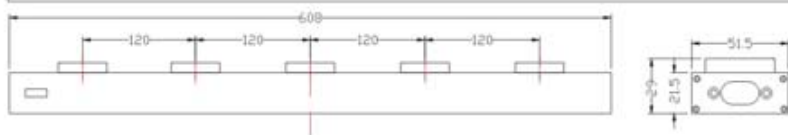

QS-405B

ITEM NUMBER	LIGHT SOURCE	COLOR	LUMINOUS FLUX	BEAM ANGLE	INPUT VOLTAGE	WATTS	DIMENSION
产品型号	光源类型	颜色	流明	发光角度	输入电压	功率	产品尺寸
QS-405B-1W-W	Edison LED	Cool White	350lm	120°	12-24VDC	5W	608x51.5x29mm
QS-405B-1W-M	Edison LED	Warm White	300lm	120°	12-24VDC	5W	608x51.5x29mm
QS-405B-C3W-W	CREE LED	Cool White	750lm	120°	12-24VDC	15W	608x51.5x29mm
QS-405B-C3W-M	CREE LED	Warm White	675lm	120°	12-24VDC	15W	608x51.5x29mm