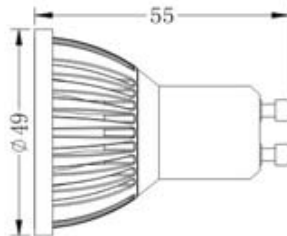

ITEM NUMBER	LIGHT SOURCE	COLOR	LUMINOUS FLUX	BEAM ANGLE	INPUT VOLTAGE	WATTS	DIMENSION
产品型号	光源类型	颜色	流明	发光角度	输入电压	功率	产品尺寸
QS-GU10-3x1W-W	Edison LED	Cool White	210lm	30°/60°	85-265VAC	3W	∅49mmx55mm
QS-GU10-3x1W-WW	Edison LED	Warm White	180lm	30°/60°	85-265VAC	3W	∅49mmx55mm
QS-GU10-3xC1W-W	CREE LED	Cool White	255lm	30°/45°	85-265VAC	3W	∅49mmx55mm
QS-GU10-3xC1W-WW	CREE LED	Warm White	225lm	30°/45°	85-265VAC	3W	∅49mmx55mm