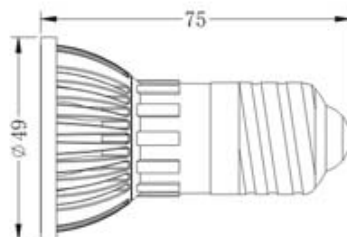

ITEM NUMBER	LIGHT SOURCE	COLOR	LUMINOUS FLUX	BEAM ANGLE	INPUT VOLTAGE	WATTS	DIMENSION
产品型号	光源类型	颜色	流明	发光角度	输入电压	功率	产品尺寸
QS-E27-3x1W-W	Edison LED	Cool White	210lm	30°/60°	85-265VAC	3W	∅49mmx75mm
QS-E27-3x1W-WW	Edison LED	Warm White	180lm	30°/60°	85-265VAC	3W	∅49mmx75mm
QS-E27-3xC1W-W	CREE LED	Cool White	255lm	30°/45°	85-265VAC	3W	∅49mmx75mm
QS-E27-3xC1W-WW	CREE LED	Warm White	225lm	30°/45°	85-265VAC	3W	∅49mmx75mm