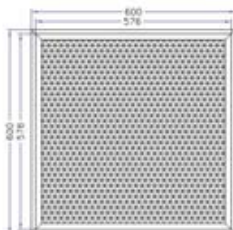

Features: (特性)

1) Save 70%-90% more energy compared with traditional lighting fixtures 比传统灯具节电70%-90% 2) Dimmable. One dimmer can control unlimited panel lights 可调光. 一个调光器可控制无限个面板灯 3) The light is bright but soft 灯光亮度高. 光线柔和 4) Recessed mounted or work as a pendant. 24VDC version can be surface mounted with screws 嵌入式或悬吊式安装. 如果选择24V输入, 可表面安装	1) Commercial lighting 商业照明 2) Office lighting 办公照明 3) Residential lighting 居家照明 4) Warehouse lighting 仓库照明

QS-PL600x600