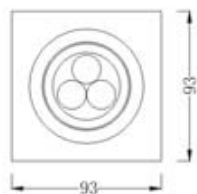

ITEM NUMBER	LIGHT SOURCE	COLOR	LUMINOUS FLUX	BEAM ANGLE	INPUT VOLTAGE	WATTS	DIMENSION	CUTOUT SIZE
产品型号	光源类型	颜色	流明	发光角度	输入电压	功率	产品尺寸	开孔尺寸
QS-501-1W-W	Edison LED	Cool White	210lm	30°/60°	12/24VDC	3W	93mmx93mm(H)43.5mm	∅ 80mm
QS-501-1W-WW	Edison LED	Warm White	180lm	30°/60°	12/24VDC	3W	93mmx93mm(H)43.5mm	∅ 80mm
QS-501-C1W-W	CREE LED	CREE LED	255lm	30°/45°	12/24VDC	3W	93mmx93mm(H)43.5mm	∅ 80mm
QS-501-C1W-WW	CREE LED	CREE LED	225lm	30°/45°	12/24VDC	3W	93mmx93mm(H)43.5mm	∅ 80mm