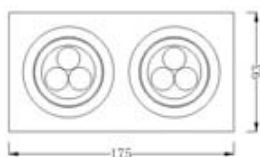

ITEM NUMBER	LIGHT SOURCE	COLOR	LUMINOUS FLUX	BEAM ANGLE	INPUT VOLTAGE	WATTS	DIMENSION	CUTOUT SIZE
产品型号	光源类型	颜色	流明	发光角度	输入电压	功率	产品尺寸	开孔尺寸
QS-501-1W-W	Edison LED	Cool White	210lm	30°/60°	12/24VDC	3W	93mmx93mm(H)43.5mm	∅ 80mm
QS-501-1W-WW	Edison LED	Warm White	180lm	30°/60°	12/24VDC	3W	93mmx93mm(H)43.5mm	∅ 80mm
QS-501-C1W-W	CREE LED	CREE LED	255lm	30°/45°	12/24VDC	3W	93mmx93mm(H)43.5mm	∅ 80mm
QS-501-C1W-WW	CREE LED	CREE LED	225lm	30°/45°	12/24VDC	3W	93mmx93mm(H)43.5mm	∅ 80mm

ITEM NUMBER	LIGHT SOURCE	COLOR	LUMINOUS FLUX	BEAM ANGLE	INPUT VOLTAGE	WATTS	DIMENSION	CUTOUT SIZE
产品型号	光源类型	颜色	流明	发光角度	输入电压	功率	产品尺寸	开孔尺寸
QS-502-1W-W	Edison LED	Cool White	420lm	30°/60°	12/24VDC	6W	175mmx93mm(H)43.5mm	80x160mm
QS-502-1W-WW	Edison LED	Warm White	360lm	30°/60°	12/24VDC	6W	175mmx93mm(H)43.5mm	80x160mm
QS-502-C1W-W	CREE LED	Cool White	510lm	30°/45°	12/24VDC	6W	175mmx93mm(H)43.5mm	80x160mm
QS-502-C1W-WW	CREE LED	Warm White	450lm	30°/45°	12/24VDC	6W	175mmx93mm(H)43.5mm	80x160mm

ITEM NUMBER	LIGHT SOURCE	COLOR	LUMINOUS FLUX	BEAM ANGLE	INPUT VOLTAGE	WATTS	DIMENSION	CUTOUT SIZE
产品型号	光源类型	颜色	流明	发光角度	输入电压	功率	产品尺寸	开孔尺寸
QS-503-1W-W	Edison LED	Cool White	630lm	30°/60°	12/24VDC	9W	260mmx93mm(H)43.5mm	80x245mm
QS-503-1W-WW	Edison LED	Warm White	540lm	30°/60°	12/24VDC	9W	260mmx93mm(H)43.5mm	80x245mm
QS-503-C1W-W	CREE LED	Cool White	765lm	30°/45°	12/24VDC	9W	260mmx93mm(H)43.5mm	80x245mm
QS-503-C1W-WW	CREE LED	Warm White	675lm	30°/45°	12/24VDC	9W	260mmx93mm(H)43.5mm	80x245mm