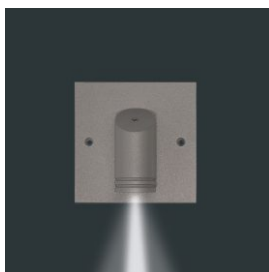

LED Wandstrahler

Oberfläche Alu Strukturpulverbeschichtung silber
1W LED, 230VAC/DC, IP 20
LED weiß, grün, blau, rot

led wall light
alu silver, incl. Switch joint box, 1W LED, 230VAC/DC, IP20
led white, green, blue, red, amber

L-400900X	1flammig single light version	L80	H80	T6	mm	inkl. Hohlraumdose 68 x 45mm
L-400910X	2flammig double light version	L80	H80	T6	mm	inkl. Hohlraumdose 68 x 45mm
L-400920X	1flammig single light version	L80	H80	T6	mm	inkl. Schalterdose 60 x 40mm
L-400930X	2flammig double light version	L80	H80	T6	mm	inkl. Schalterdose 60 x 40mm

LED Wandstrahler

L-401000X	1flammig single light version	L80	H80	T21	mm	inkl. Hohlraumdose 68 x 45mm
L-401010X	1flammig single light version	L80	H80	T21	mm	inkl. Schalterdose 60 x 40mm
L-401020X	1flammig single light version	D80	T21	mm	inkl. Hohlraumdose 68 x 45mm	
L-401030X	1flammig single light version	D80	T21	mm	inkl. Schalterdose 60 x 40mm	

LED Erdspeiß, inkl. LED Netzteil IP 54, 5m Zuleitung

LED spot (see page 32)
alu silver, incl. Power supply, 230V AC/DC, IP 54, LED white, green, blue, red, amber

L-401400X	1er Set set of 2 pieces	L600	mm	inkl. Dreh-Kippgelenk
L-401410X	2er Set set of 2 pieces	L600	mm	inkl. Dreh-Kippgelenk
L-401420X	3er Set set of 2 pieces	L600	mm	inkl. Dreh-Kippgelenk