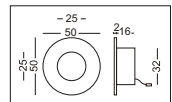

V2A Einbauleuchte LAMILED, 10m Zuleitung

Schutzart IP 67, Einbautiefe 16mm, Einbaumaß: D35 T 16 mm
LED weiß, grün, blau, rot, amber

Oberfläche V2A + Plexiglas weiss, flood, white, flood

12V AC/DC

L-306110X 3 SMD LED L50 H50 T 16 mm

L-306100X 1W LED L50 H50 T 16 mm

Oberfläche V2A + Plexiglas satiniert, spot, satinice, spot

12V AC/DC

L-306111X 3 SMD LED L50 H50 T 16 mm

L-306101X 1W LED L50 H50 T 16 mm

12V AC/DC

L-306112X 3 SMD LED L50 H50 T 16 mm

L-306102X 1W LED L50 H50 T 16 mm