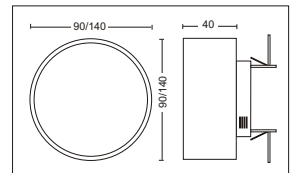

LED Wand/Deckenleuchte

Oberfläche Alu Strukturpulverbeschichtung silber, Opalglas weiß
1W LED, 230VAC/DC, IP 20
LED weiß, grün, blau, rot

led wall light
alu silver, 1W LED, 230VAC/DC, IP20
led white glas white opal, green, blue, red, amber

L-401600X	L110	H110	T40	mm
L-401610X	L 90	H 90	T40	mm
L-401620X	D140		T40	mm
L-401630X	D 90		T40	mm

Bitte ergänzen Sie die Bestellnummer: X = 1 = LED weiß *white*
Please complete the order-nr.: X = 2 = LED grün *green*
X = 3 = LED blau *blue*
X = 4 = LED rot *red*
X = 5 = LED amber *yellow*