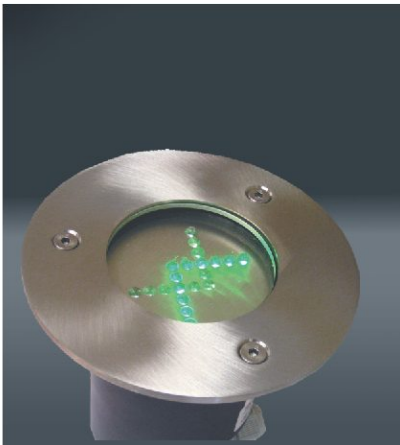

**LED Bodeneinbauleuchte, 12V DC, Oberfläche V2A Edelstahl
dynamischer Pfeil rechts/ links**

135 x 115 mm, 20 x 5mm LED grün, 2,4W, Direktanschluss,
inkl. Montagetopf, Einbaudurchmesser 120mm, Einbautiefe 115mm

*LED light, 12VDC, stainless steel cover, dynamic led display arrow left/right
(ØxH) 135 x 115 mm, 20 x 5mm LED green, 2,4W
incl. separate assembling box, installation 120mm / 115mm*

L-3004002 20 LED grün 20 led green

IP65