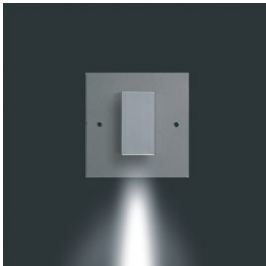

LED Wandstrahler

Oberfläche Alu Strukturpulverbeschichtung silber
inkl. Hohlraumdose, 1W (2x1W) LED, 230VAC/DC, IP 20
LED weiß, grün, blau, rot

led wall light

L-400400X	1flammig single light version	D80	T26 mm	inkl. Hohlraumdose 68 x 45mm
L-400410X	2flammig double light version	D80	T26 mm	inkl. Hohlraumdose 68 x 45mm
L-400420X	1flammig single light version	D80	T26 mm	inkl. Schalterdose 60 x 40mm
L-400430X	2flammig double light version	D80	T26 mm	inkl. Schalterdose 60 x 40mm