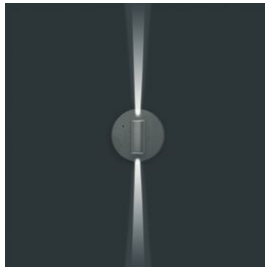

LED Wandstrahler

led wall light
alu silver, incl. Switch joint box, 1(2) LED 12V, 0,24W (0,48W), IP20
led white, green, blue, red, amber

L-400200X 1flammig *single light version* D45 T15 mm

L-400210X 2flammig *double light version* D45 T15 mm