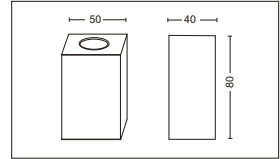

**LED Sockelleuchte, 230VAC/DC
V2A Edelstahl, 80 x 50 x 40 mm, spot**

LED light, 230VAC/DC, stainless steel cover, 80 x 50 x 40 mm

L-3001001	1W LED weiß spot <i>LED white</i>	IP20
L-3001002	1W LED grün spot <i>LED green</i>	IP20
L-3001003	1W LED blau spot <i>LED blue</i>	IP20
L-3001004	1W LED rot spot <i>LED red</i>	IP20
L-3001005	1W LED amber spot <i>LED amber</i>	IP20