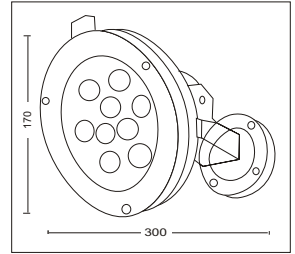

LED Wandstrahler

L-401500X Hochleistungsstrahler L300 H170 mm