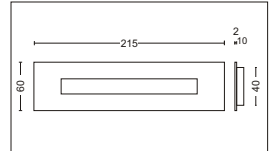

V2A Einbauleuchte LAMILED, 10m Zuleitung

Schutzart IP 67, Einbautiefe 16mm, Einbaumaß: D32 T 16 mm
LED weiß, grün, blau, rot, amber

12V AC/DC

L-307110X 3 SMD LED D50 T 16 mm

350mA Konstanstrom, Reihenschaltung, 350mA connected in series

L-307100X 1W LED D50 T 16 mm

Oberfläche V2A + Plexiglas satiniert, spot, satinice, spot

12V AC/DC

L-307111X 3 SMD LED D50 T 16 mm

350mA Konstanstrom, Reihenschaltung, 350mA connected in series

L-307101X 1W LED D50 T 16 mm

12V AC/DC

L-307112X 3 SMD LED D50 T 16 mm

350mA Konstanstrom, Reihenschaltung, 350mA connected in series

L-307102X 1W LED D50 T 16 mm