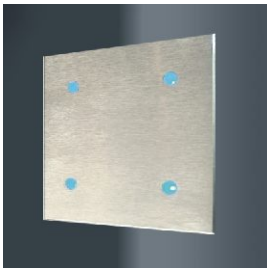

V2A Einbauleuchte LAMILED 12V AC/DC
Einbautiefe 10 mm
Oberfläche V2A Edelstahl
mit 10m Zuleitung,
Einbaumaß: L 55 H 55 T 10 mm

LED weiß, grün, blau, rot
Leistungsaufnahme typ. 0,48W
Schutzart IP 67

L-292100X 4 SMD LED L 80 H 80 T 10 mm

V2A Einbauleuchte LAMILED 12V AC/DC
Einbautiefe 10 mm
Oberfläche V2A Edelstahl
mit 10m Zuleitung,
Einbaumaß: L 80 H 80 T 10 mm

LED weiß, grün, blau, rot
Leistungsaufnahme typ. 0,48W
Schutzart IP 67

LED floor light, 12V AC/DC
installation 80 x 80 x 10mm
coloured LED, 0,48W, 10m wiring, IP 67

L-293100X 4 SMD L 110 H 110 T 10 mm