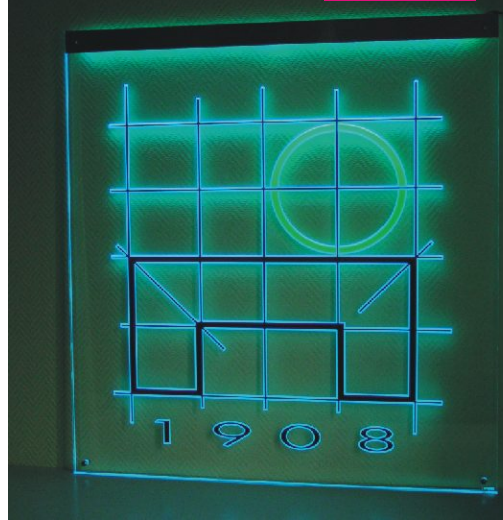

LED RGB Schild

Objekt: Papathanassiou, Griechenland

LED RGB sign

object: Papathanassiou, greece

Infrarotfernbedienung

RGB LED Zeilen

Create atmosphere in totally new dimensions with lampex rgb led lines in private sectors, and public places. (reception, wall, floor, shop windows, signs).