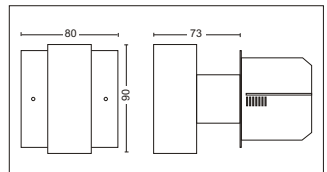

Bitte ergänzen Sie die Bestellnummer: X = 1 = LED weiß *white*
Please complete the order-nr.: X = 2 = LED grün *green*
X = 3 = LED blau *blue*
X = 4 = LED rot *red*
X = 5 = LED amber *yellow*