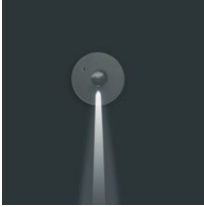

LED Wandstrahler

L-400100X 1flammig *single light version* D45 T15 mm