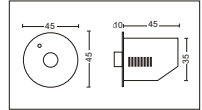

LED Wandstrahler

led wall light
alu silver, incl. Switch joint box, 1(2) LED 12V, 0,24W (0,48W), IP20
led white, green, blue, red, amber

L-400200X 1flammig *single light version* D45 T15 mm

L-400210X 2flammig *double light version* D45 T15 mm