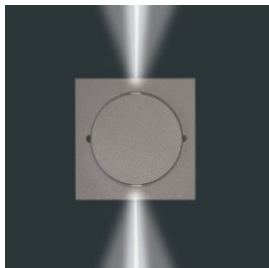

LED Wandstrahler

Oberfläche Alu Strukturpulverbeschichtung silber
1W LED, 230VAC/DC, IP 20
LED weiß, grün, blau, rot

led wall light
alu silver, incl. Switch joint box, 1W LED, 230VAC/DC, IP20
led white, green, blue, red, amber

L-400900X	1flammig single light version	L80	H80	T6	mm	inkl. Hohlraumdose 68 x 45mm
L-400910X	2flammig double light version	L80	H80	T6	mm	inkl. Hohlraumdose 68 x 45mm
L-400920X	1flammig single light version	L80	H80	T6	mm	inkl. Schalterdose 60 x 40mm
L-400930X	2flammig double light version	L80	H80	T6	mm	inkl. Schalterdose 60 x 40mm