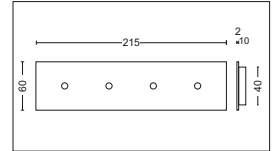

V2A Einbauleuchte LAMILED 12V AC/DC
Einbautiefe 10 mm
Oberfläche V2A Edelstahl
mit 10m Zuleitung,
Einbaumaß: L 190 H 110 T 10 mm

LED weiß, grün, blau, rot
Leistungsaufnahme typ. 0,96W
Schutzart IP 67

L-295100X 8 SMD L 215H 110T 10 mm