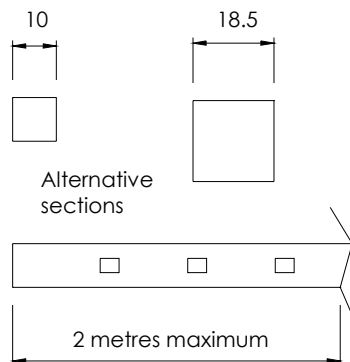

CLF2767 10mm Square Linear Strip

CLF2792 18.5mm Square Linear Strip

Material: Acrylic
Finish: Natural
LED: 8, 12, 20, 60 or 120/m
Cable length: 0.25 metre
Power supply: 24v AC transformer see p 6
Options: Resin filled for IP67
10mm or 18.5 mm square section