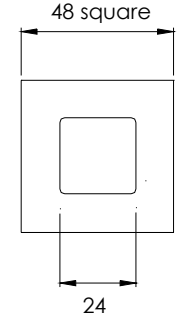

**CLF2329 1w Large Square
CLF2905 2w Large Square**

LED: Crescent module or Luxeon Star lensed or unlensed