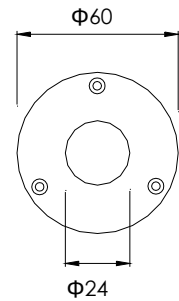

**CLF2758 1w Large Screw Fix.
CLF2904 2w Large Screw Fix**

LED: Crescent module or Luxeon Star lensed or unlensed