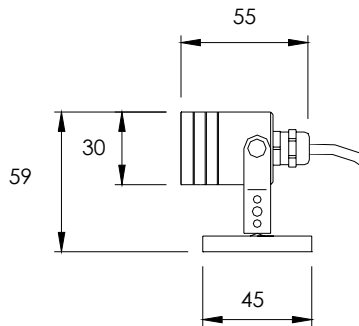

These smaller spotlights were in our first LED catalogue. They have been upgraded with the addition of stirrup attachment mounts to give them a wider range of adjustment. The CLF2750 design has been joined by a powerful new 700mA 2w version.

Grand Buildings, London also shown on the front cover. Lighting Design: NDY Light. Architects: Aros

CLF2750 1w Spot IP68

CLF2960 2w Spot IP68

- Material: Body: 316L stainless steel
- Cover: Toughened glass
- Finish: Natural
- LED: 1 or 2w Luxeon
- Cable length: 1.5 metres
- Power supply: CRE 2784 see p6
- Options: 6, 10, 15 or 25° lens