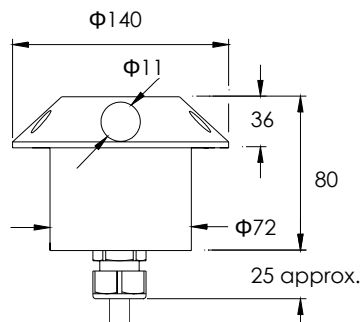

CLF2754 1w Triple LED IP68 Integral

Material: 316L Stainless Steel

Finish: Natural

LED: 3 x 1w Luxeon

Cable length: 1.5 metres

Power supply: 240v (integral driver)

Options: 6,10,15 or 25° lens