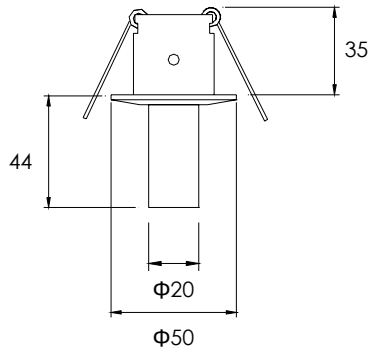

Drawing & image show CLF2791

CLF2769 1w Downlight Acrylic Rod

Material: Aluminium alloy
Finish: White, Black, Silver, Gold
LED: 1 or 2w Luxeon
Cut out: 40mm dia.
Cable length: 1.5 metres
Power supply: CRE2777 see p6