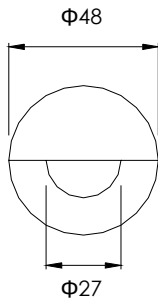

**CLF2756 1w Large Eyelid
CLF2906 2w Large Eyelid**

LED: Crescent module or Luxeon Star lensed or unlensed