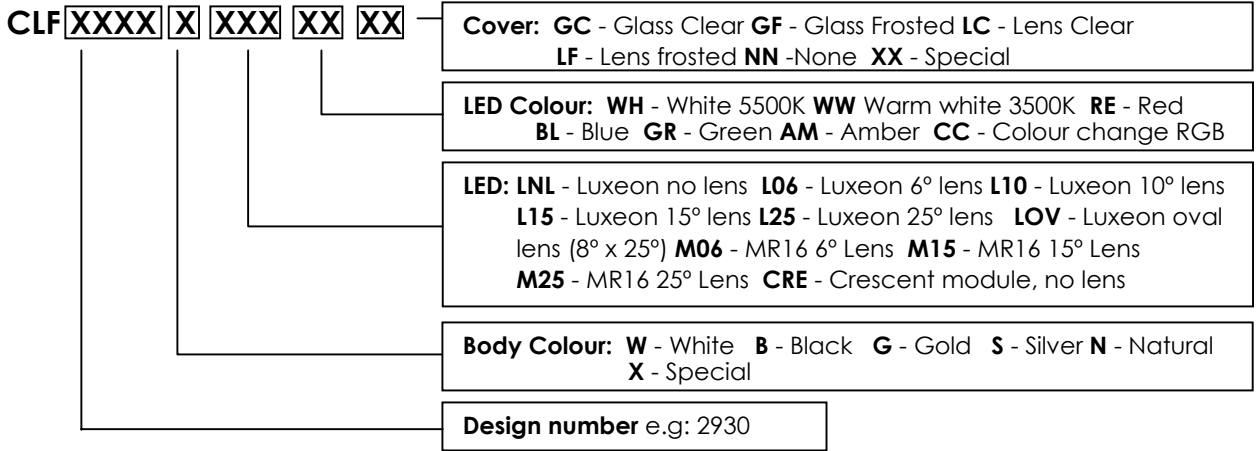

Full Catalogue numbers

Full product numbers are made up as shown below. Please note that not all the alternatives shown are available for all products. If in doubt, check with the Crescent sales office.

Example: **CLF2930WLNLWHGF** is a white finished 2930 downlight with an unlened 2w Luxeon white LED and a frosted glass cover

LED Sources – Power Supplies - Transformers

The Crescent LED module comprises four 5mm dia. high output LEDs on a small circuit board. It is shown here with an IP68 gland used on the Paver range.

The Luxeon star is seen here with the optional collimating lens. 1w 350mA & 2w 700mA versions are currently available. See note C.

The MR16 module is a compact light source containing three Luxeon 1w 350mA LEDs. These are fitted with a choice of 5,10,15 or 25° lenses.

LED Colour Chart

LED Type	White Colour (K)	Warm white Colour (K)	Blue Colour (nm)	Green Colour (nm)	Red Colour (nm)	Amber Colour (nm)	Power
Crescent Module	5500	N/A	470	525	660	589	0.6
Luxeon Star 350mA 1w	5500	3500	470	530	627	590	1.2
Luxeon Star III 700mA 2w	5500	N/A	470	530	627	590	2.4
MR16 LED Module	5500	3500	470	530	627	590	3.6

Power Supplies and Transformers

Part No	Description	Nom. input voltage	Output Wattage - V/A	Dimensions L W H in mm	IP rating	No. of LED's	Dimmable?	Used for:
CRE2777	Constant current driver	95 - 240v	350mA - 6/10w-dc	115x40x20	IP50	1 to 8	No	1w Luxeon & MR16
CRE2778	Constant current driver	195 - 265v	350mA - 3w-dc	72x50x25	IP64**	1 to 3	No	1w Luxeon & MR16
CRE2784	Constant current driver	95 - 240v	700mA - 6/10w-dc	115x40x20	IP50	1 to 4	No	2w Luxeon
CRE2801	Constant current driver	195 -265v	350mA - 36w (3 channels of 12w dc)	315x63x45	IP20	36	via DMX control	1w Luxeon & MR16
CRE2802/9	Constant current driver	195 -265v	350mA - 9w	110x55x25	IP20	4 to 9	Yes #	1w Luxeon & MR16
CRE2802/12	Constant current driver	195-265v	350mA - 12w	140x40x29	IP20	4 to 12	No	1w Luxeon & MR16
CRE2802/16	Constant current driver	95 - 240v	350mA - 2 x 8w	110x52x23	IP20	16	Yes +	1w Luxeon & MR16
ISO20	Wire-wound transformer	220-240v	24v 50Hz ac - 20VA	90x64 dia	IP20	40	Yes	Crescent Module
ISO50	Wire-wound transformer	220-240v	24v 50Hz ac - 50VA	90x64 dia	IP20	100	Yes	Crescent Module
CRE2292	Wire-wound transformer	220-240v	24v 50Hz ac - 15VA	120x120x55	IP65	30	Yes	Crescent Module
CRE2309	Wire-wound transformer	220-240v	24v 50Hz ac - 80VA	188x188x68	IP65	160	Yes	Crescent Module
CRE2332	Wire-wound transformer	220-240v	24v 50Hz ac - 120VA	188x188x68	IP65	240	Yes	Crescent Module

Note: ** Can be used outside but under cover. # Via a remote potentiometer. + 0-10v systems only.

Note:

A. All connections between the transformer/power supply and the fitting should be made using suitable connection devices, and in the case of exterior fittings the cables and joints kept dry.

B. All products are designed for operating temperatures of -10° to 40°C

C. The performance of the latest LEDs is improving all the time. All figures given here are correct at the time of going to print. Contact the Crescent technical office for the latest information.