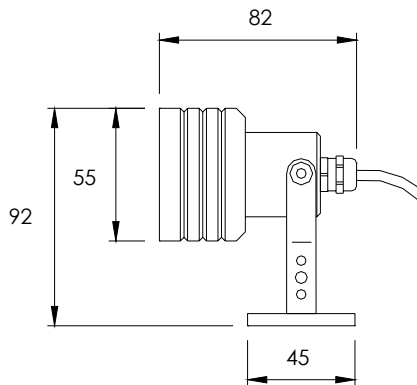

CLF2749 MR16 IP68

- Material: Body: 316L stainless steel
- Cover: Toughened glass
- Finish: Natural
- LED: 1w MR16 module
- Cable length: 0.5 metres
- Power supply: CRE2777 see p6
- Options: 6, 10, 15 or 25° lens
- RGB Colour change