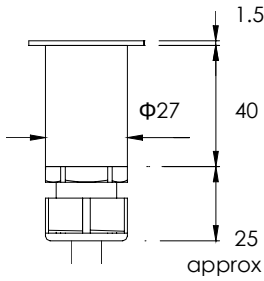

Fittings - exterior – small pavers – IP68

Small Paver

All these Pavers have 1.5 metres of cable fitted