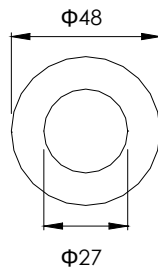

**CLF2759 1w Large Dichroic
CLF2901 2w Large Dichroic**

LED: Crescent module or Luxeon Star lensed or unlensed