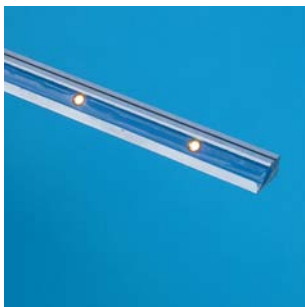

Fittings - interior IP20

CLF2372 1w MR16 Lensed Downlight

Material: Aluminium alloy
Finish: White, Black, Silver, Gold
LED: 1w MR16 module
Tilt Angle: 20°
Cut out: 75mm dia.
Cable length: 0.5 metre
Power supply: CRE 2777 see p6
Options: 6,10,15 or 25° lens
RGB colour change

CLF2386 1w Lensed Downlight

Material: Aluminium alloy
Finish: White, Black, Silver, Gold
LED: 2w Luxeon
Cut out: 40mm dia.
Cable length: 1.5 metres
Power supply: CRE 2784 see p6
Options: 6,10,15 or 25° lens

CLF2769 1w Downlight Acrylic Rod

Material: Aluminium alloy
Finish: White, Black, Silver, Gold
LED: 1 or 2w Luxeon
Cut out: 40mm dia.
Cable length: 1.5 metres
Power supply: CRE2777 see p6

CLF2790 1w Linear LED Strip 00

Material: Aluminium alloy
Finish: Anodised
LED: 1w Luxeon 8 LEDs/m
Max length: 2 metres
Cable length: 1.5 metres
Power supply: CRE2777 see p6

CLF2767 10mm Square Linear Strip

CLF2792 18.5mm Square Linear Strip

Material: Acrylic
Finish: Natural
LED: 8, 12, 20, 60 or 120/m
Cable length: 0.25 metre
Power supply: 24v AC transformer see p 6
Options: Resin filled for IP67
10mm or 18.5 mm square section