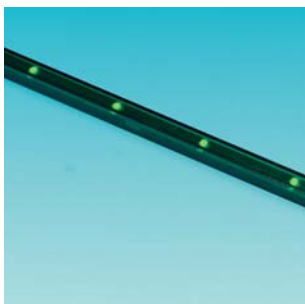

CLF2767 10mm Square Linear Strip

CLF2792 18.5mm Square Linear Strip

Material: Acrylic
Finish: Natural
LED: 8, 12, 20, 60 or 120/m
Cable length: 0.25 metre
Power supply: 24v AC transformer see p 6
Options: Resin filled for IP67
10mm or 18.5 mm square section