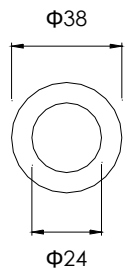

**CLF2210 1w Small Domed
CLF2907 2w Small Domed**

LED: Crescent module or Luxeon Star lensed or unlensed