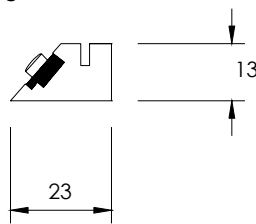

CLF2790 1w Linear LED Strip 00

Material: Aluminium alloy
Finish: Anodised
LED: 1w Luxeon 8 LEDs/m
Max length: 2 metres
Cable length: 1.5 metres
Power supply: CRE2777 see p6