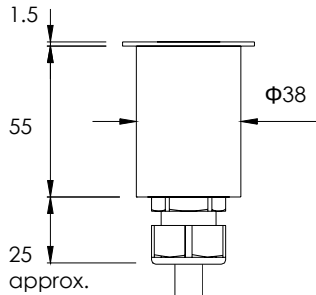

Large Paver

CLF2212 Small Flat Top

LED: Crescent module only

CLF2211 1w Large Flat Top. CLF2900 2w Large Flat Top

LED: Crescent module or Luxeon Star lensed or unlensed