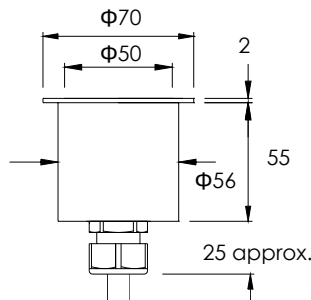

CLF2748 MR16 IP68

Material: 316L stainless steel

Finish: Natural

LED: 1w MR16 module

Cable length: 0.5 metres

Power supply: CRE 2777 see p6

Options: 6,10,15 or 25° lenses
RGB Colour change