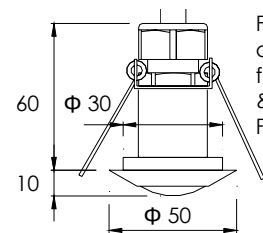

**CLF2213 1w Small Domed with Springs
CLF2908 2w Small Domed with Springs**

LED: Crescent module or Luxeon Star lensed or unlensed

Fixing springs are available for all the 48 & 38 dia. Pavers