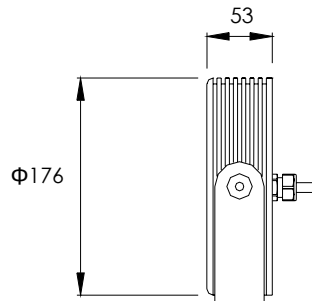

CLF2742 36w LED Spot IP67

Material:	Aluminium alloy
Finish:	Anodised Silver
LED:	36 x 1w Luxeon
Cable length:	3 metres
Power supply:	CRE 2801 see p6
Options:	6, 15 or 25° lens Single colour or RGB colour change

* The performance of the latest LEDs is improving all the time. All figures given here are correct at the time of going to print. Contact the Crescent technical office for the latest information.