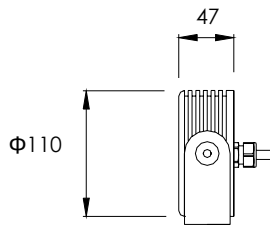

CLF2740 12w LED Spot IP67

Material:	Aluminium alloy
Finish:	Anodised Silver
LED:	12 x 1w Luxeon
Cable length:	3 metres
Power supply:	CRE 2784 see p6
Options:	6, 15 or 25° lens Single colour or RGB colour change