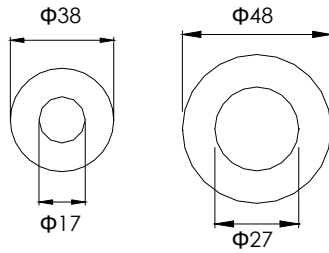

Large Paver

LED: Crescent module only

CLF2211 1w Large Flat Top. CLF2900 2w Large Flat Top

LED: Crescent module or Luxeon Star lensed or unlensed