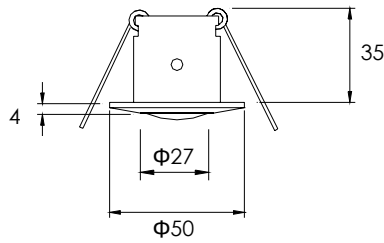

Fittings - interior IP20

CLF2372 1w MR16 Lensed Downlight

Material: Aluminium alloy
 Finish: White, Black, Silver, Gold
 LED: 1w MR16 module
 Tilt Angle: 20°
 Cut out: 75mm dia.
 Cable length: 0.5 metre
 Power supply: CRE 2777 see p6
 Options: 6,10,15 or 25° lens
 RGB colour change