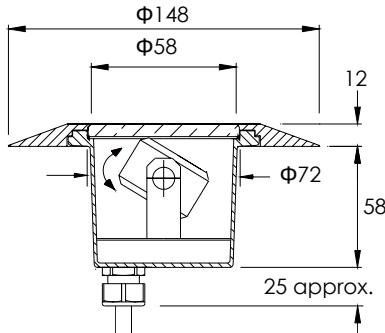

Material: Aluminium alloy with a phosphate primer & two part epoxy paint

Finish: Silver

LED: 2w Luxeon

Cable length: 1.5 metres

Power supply: CRE 2784 see p6

Options: 6,10,15 or 25° lens

CLF2903 2w Adjustable Flat Top IP65