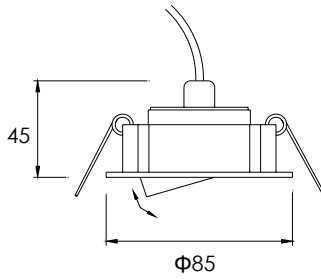

Fittings - interior IP20

CLF2372 1w MR16 Lensed Downlight

Material: Aluminium alloy
Finish: White, Black, Silver, Gold
LED: 1w MR16 module
Tilt Angle: 20°
Cut out: 75mm dia.
Cable length: 0.5 metre
Power supply: CRE 2777 see p6
Options: 6,10,15 or 25° lens
RGB colour change