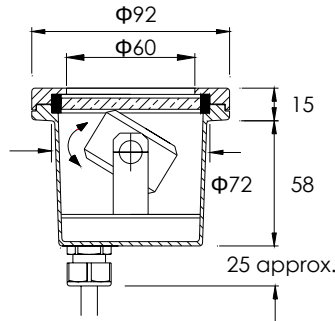

CLF2902 2w Adjustable IP65

Material: Aluminium alloy with a phosphate primer & two part epoxy paint

Finish: Silver

LED: 2w Luxeon

Cable length: 1.5 metres

Power supply: CRE 2784 see p6

Options: 6,10,15 or 25° lens