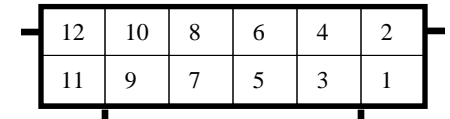

For G5 Drive

PC to Drive Connection Cable UWR00103-1

View from wiring side
D Subminiature Connector

View from wiring side
HIROSE Connector