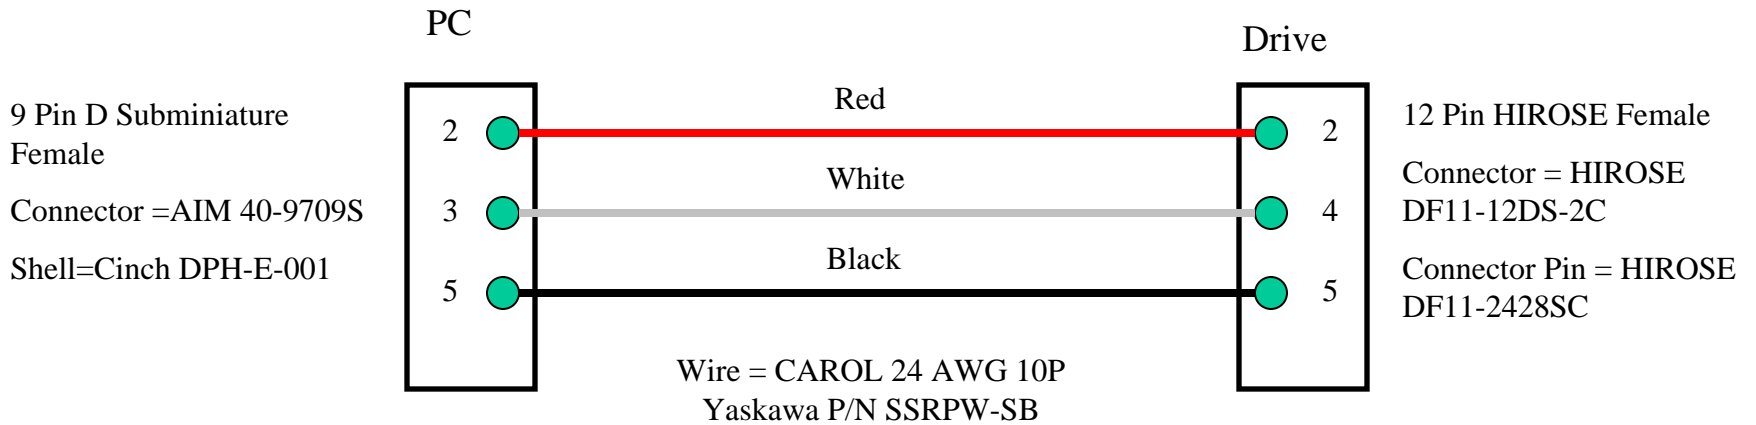

For G5 Drive

PC to Drive Connection Cable UWR00103-1

View from wiring side
D Subminiature Connector

View from wiring side
HIROSE Connector