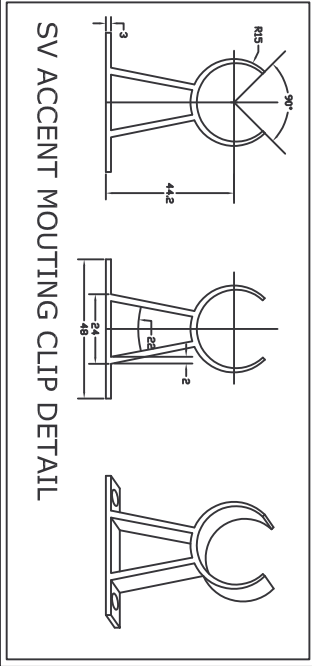

**SAVI 181 CONTROLLER CAPACITY**

SAVI ACCENT 100 (338MM) 24 PCS PER CONTROLLER  
 SAVI ACCENT 200 (660MM) 15 PCS PER CONTROLLER  
 SAVI ACCENT 300 (1000MM) 9 PCS PER CONTROLLER