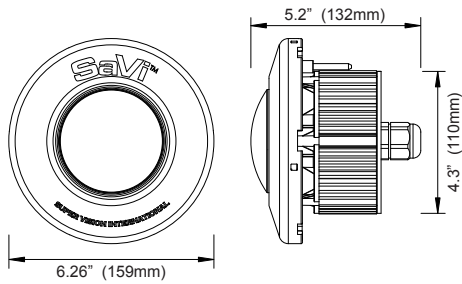

## SaVi Pool & Spa Light™

**12V SaVi POOL & SPA FIXTURE**

**120V SaVi POOL & SPA FIXTURE**

PROJECT: \_\_\_\_\_

TYPE: \_\_\_\_\_

VOLTAGE: \_\_\_\_\_

NOTES: \_\_\_\_\_

\_\_\_\_\_