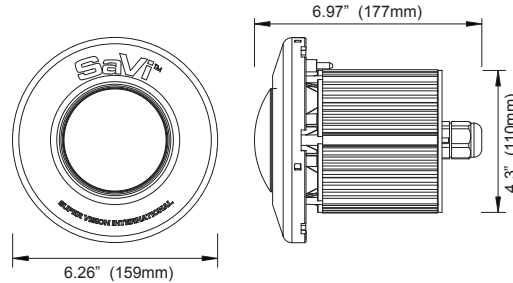

## SaVi Pool & Spa Light™

**12V SaVi POOL & SPA FIXTURE**

**120V SaVi POOL & SPA FIXTURE**

PROJECT: \_\_\_\_\_

TYPE: \_\_\_\_\_

VOLTAGE: \_\_\_\_\_

NOTES: \_\_\_\_\_

\_\_\_\_\_