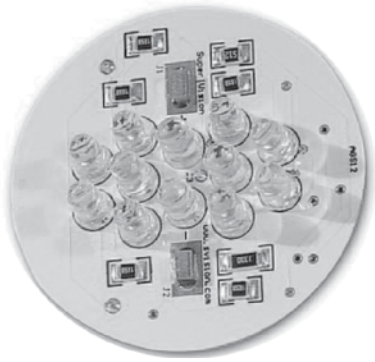

# Portable Spa LED Lighting

**AGS12**

**AGS24**

PROJECT: \_\_\_\_\_

TYPE: \_\_\_\_\_

VOLTAGE: \_\_\_\_\_

NOTES: \_\_\_\_\_

\_\_\_\_\_

## DESCRIPTION

**AGS12**  
12 LED replacement lamp for portable spa application

**AGS24**  
24 LED replacement lamp for portable spa application

## SPECIFICATION FEATURES

**AGS12**  
12 LED Above Ground Spa Light - 2" diameter  
Digital color-changing LED replacement lamp for portable spa application.  
Bi-post connector fits most wedge-based sockets.  
No external controller required. (use existing power switch)  
Lights can display thousand of colors with variable intensity RGB LEDs.  
5 different color modes:  
• White Only • Color Lock • Color Change • B/G Mix  
• Party Mode - Multiple Color Mix

**AGS24**  
24 LED Above Ground Spa Light - 2" diameter  
Digital color-changing LED replacement lamp for portable spa application.  
Bi-post connector fits most wedge-based sockets.  
No external controller required. (use existing power switch)  
Lights can display thousand of colors with variable intensity RGB LEDs.  
5 different color modes:  
• White Only • Color Lock • Color Change • B/G Mix  
• Party Mode - Multiple Color Mix