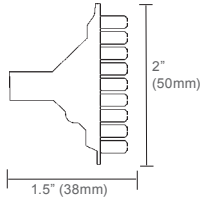

PROJECT: _____

TYPE: _____

VOLTAGE: _____

NOTES: _____

_____

DESCRIPTION

AGS12
12 LED replacement lamp for portable spa application

AGS24
24 LED replacement lamp for portable spa application

SPECIFICATION FEATURES

AGS12
12 LED Above Ground Spa Light - 2" diameter
Digital color-changing LED replacement lamp for portable spa application.
Bi-post connector fits most wedge-based sockets.
No external controller required. (use existing power switch)
Lights can display thousand of colors with variable intensity RGB LEDs.
5 different color modes:
• White Only • Color Lock • Color Change • B/G Mix
• Party Mode - Multiple Color Mix

AGS24
24 LED Above Ground Spa Light - 2" diameter
Digital color-changing LED replacement lamp for portable spa application.
Bi-post connector fits most wedge-based sockets.
No external controller required. (use existing power switch)
Lights can display thousand of colors with variable intensity RGB LEDs.
5 different color modes:
• White Only • Color Lock • Color Change • B/G Mix
• Party Mode - Multiple Color Mix

ORDERING INFORMATION

_____

MODEL

AGS12-N (Call factory for availability)

_____

AGS24-N-LL: Non-Synchronous