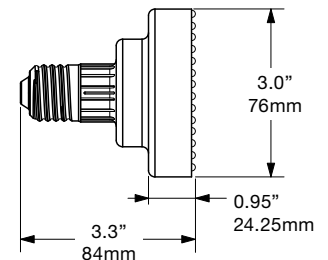

NICHES

28.0600: Gunite Pool niche
28.0601: Gunite Spa niche

IGP231

IGS54