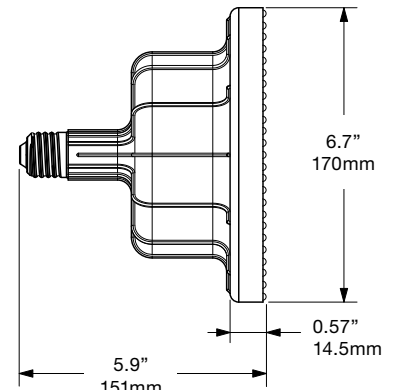

NICHES

28.0600: Gunite Pool niche
28.0601: Gunite Spa niche

IGP231

IGS54