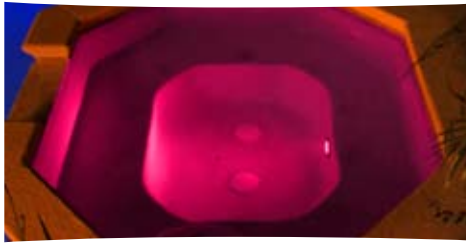

SVi

THE WORLD'S BRIGHTEST LED LIGHTING

SUPER VISION INTERNATIONAL

Award Winning Lighting Technology!

VIBRANT Colors

- Moonlight White
- Blue Lagoon
- Sargassion Sea
- Passion Pink
- SaVi Blue

EXCITING "Shows"

- Treasure Island
- Caribbean Hues
- Dance Party
- Copacabana

IMAGINATION + COLOR + LIGHT

FEATURES

- 9 EXCITING Color Modes
- Up to 49 EXCITING Color Combinations Available with Pool and Spa Combo
- Proprietary **TRUECOLOR**-Technology™
- Sealed Unit with No Maintenance Required
- No Moving Parts
- Independently Control Pool Light and Spa Light with ONE Switch Using SVi's Proprietary DUALControl - Technology™
- BOTH Lights Fit a Spa Niche *

DESCRIPTION

The new SaVi Pool and Spa lights use Proprietary TRUECOLOR™ Technology for the cleanest light, purest colors; it's the brightest way to light your pool or spa. The SaVi Pool and Spa Lights feature 9 exciting Color Modes: 5 beautiful static colors and 4 exciting shows which can all be controlled through the flip of a switch. With a pool light and spa light combination, you can create up to 49 different color/show combinations through SVI's Proprietary Dual Control Technology. The SaVi Pool Light and the SaVi Spa light both fit spa niches. A retrofit plate is available for standard size pool niches. There are no moving parts and no maintenance is required. Award Winning LED lighting Technology from Super Vision International, the brightest in World!

SPECIFICATION FEATURES

Light Source:

LTCC-M (Low Temperature Co-Fired Ceramic on Metal) High Density RGB Array

Materials:

Metal: Corrosion resistant Stainless steel
Plastic: High chemical resistance, and flame retardant
Lens: Tempered Glass