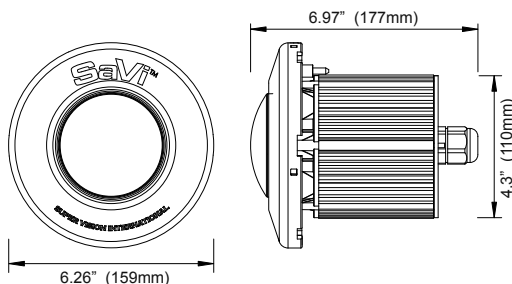

120V SaVi POOL & SPA FIXTURE