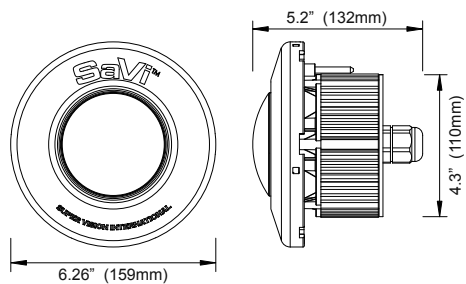

TECHNICAL SPECIFICATIONS | SaVi™ Pool & Spa Light

12V SaVi POOL & SPA FIXTURE