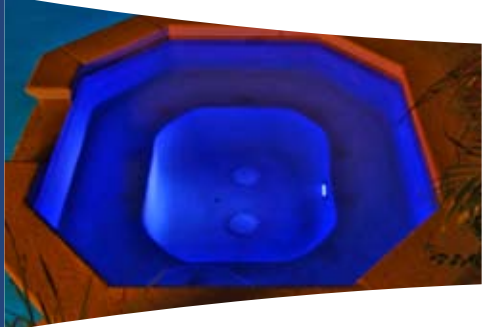

SVi

THE WORLD'S BRIGHTEST LED LIGHTING

SUPER VISION INTERNATIONAL

Award Winning Lighting Technology!

VIBRANT Colors

- Moonlight White
- Blue Lagoon
- Sargassion Sea
- Passion Pink
- SaVi Blue

EXCITING "Shows"

- Treasure Island
- Caribbean Hues
- Dance Party
- Copacabana

IMAGINATION + COLOR + LIGHT

FEATURES

- 9 EXCITING Color Modes
- Up to 49 EXCITING Color Combinations Available with Pool and Spa Combo
- Proprietary **TRUECOLOR**-Technology™
- Sealed Unit with No Maintenance Required
- No Moving Parts
- Independently Control Pool Light and Spa Light with ONE Switch Using SVi's Proprietary DUALControl - Technology™
- BOTH Lights Fit a Spa Niche *

DESCRIPTION

The new SaVi Pool and Spa lights use Proprietary TRUECOLOR™ Technology for the cleanest light, purest colors; it's the brightest way to light your pool or spa. The SaVi Pool and Spa Lights feature 9 exciting Color Modes: 5 beautiful static colors and 4 exciting shows which can all be controlled through the flip of a switch. With a pool light and spa light combination, you can create up to 49 different color/show combinations through SVI's Proprietary Dual Control Technology. The SaVi Pool Light and the SaVi Spa light both fit spa niches. A retrofit plate is available for standard size pool niches. There are no moving parts and no maintenance is required. Award Winning LED lighting Technology from Super Vision International, the brightest in World!

SPECIFICATION FEATURES

Light Source:

LTCC-M (Low Temperature Co-Fired Ceramic on Metal) High Density RGB Array

Materials:

Metal: Corrosion resistant Stainless steel
Plastic: High chemical resistance, and flame retardant
Lens: Tempered Glass