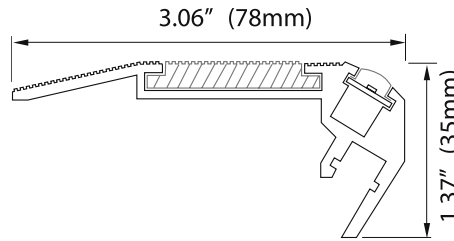

SPECIFICATIONS: **UL Listed:** Low Voltage Luminaries for dry locations only
UL file No.E243017

Electrical Rating: 24VDC, 2.4 Watts per foot

Dimensions: 3.06"(W) x up to 96"(L) x 1.37"(H)
77.90mm x up to 2,438mm x 34.82mm

Maximum Length : 96"

Ambient Operating Temp: 32°F to 110°F 0°C to 43.3°C

Weight: 1 lb. per foot

Warranty: 2 year warranty

SUPER VISION
INTERNATIONAL

www.svision.com

* Up to 96" (2438mm) Length Maximum

Project:	_____
Type:	_____
Voltage:	_____
Notes:	_____