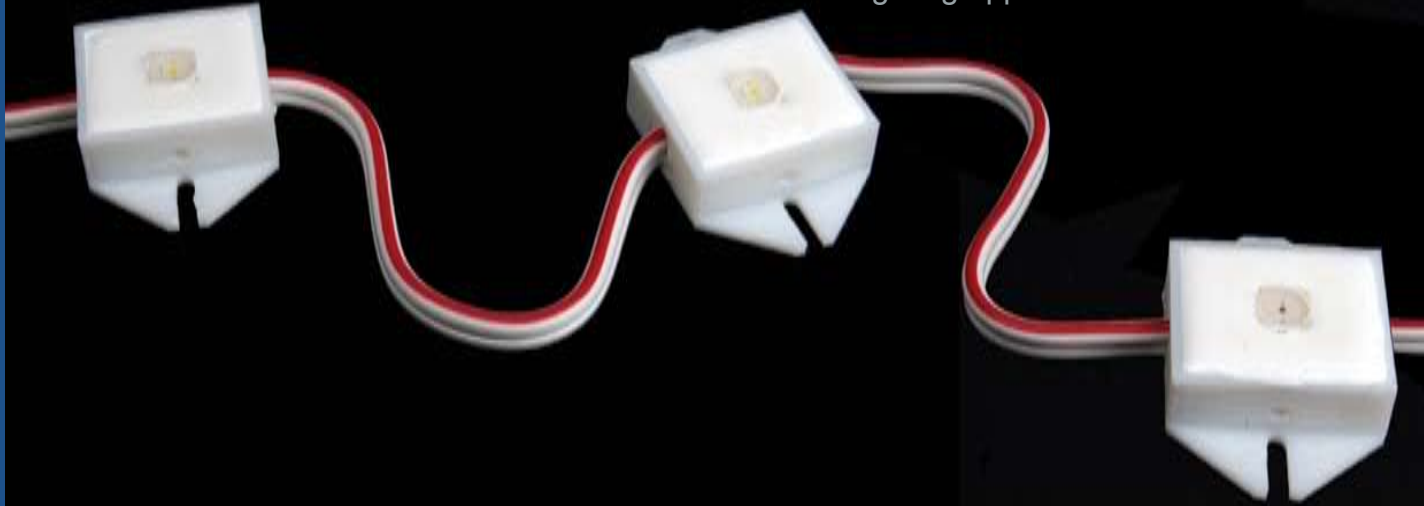

# FLEXMOD™

**FLEXMOD** is a 5 VDC Flexible LED module for large channel letters, signage, and other lighting applications.

- FEATURES:**
- Easy to install modules-shipped in rolls per requirements
  - Water-proof and corrosion resistance
  - Modules can be cut to length in the fields
  - High brightness LED

- SPECIFICATIONS:**
- Standards:** UL/cUL (tested to UL48)  
Must be used with a UL approved Class 2 power supply
- Input-Voltage:** 5VDC
- LED Type:** High power 350mA
- Cable Wiring Gauge:** #16Awg standard
- Optical Data:** 120° beam spread
- Environmental Specs:** -65°F to 130°F, 0-100% humidity

shown actual size

Project: \_\_\_\_\_  
 Type: \_\_\_\_\_  
 Voltage: \_\_\_\_\_  
 Notes: \_\_\_\_\_  
 \_\_\_\_\_

**DESCRIPTION**

5 VDC Flexible LED module system for lighting large channel letters, signage, and covers.  
 Open channel letter ready - waterproof and corrosion resistant  
 Sold by the foot (2 modules per foot )

**Standards**

- UL/ cUL (tested to UL48)
- IP67 rated

**Module-Voltage** - 5VDC

**LED type** - High power 350mA

**Cable wiring gauge** - #14Awg standard

**Optical data** - 120° beam spread

**Environmental specs** - (-65°F to 130°F)(-53°C to 54°C), 0 - 100% humidity