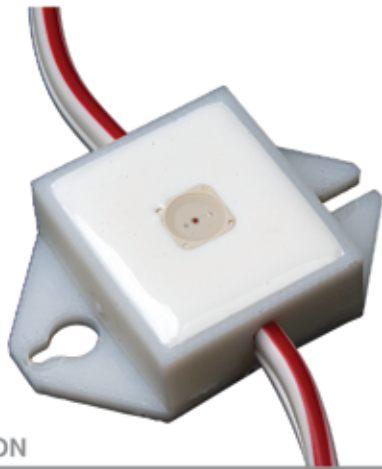

# FLEXMOD™

**FLEXMOD** is a 5 VDC Flexible LED module for large channel letters, signage, and other lighting applications.

- FEATURES:**
- Easy to install modules-shipped in rolls per requirements
  - Water-proof and corrosion resistance
  - Modules can be cut to length in the fields
  - High brightness LED

- SPECIFICATIONS:**
- Standards:** UL/cUL (tested to UL48)  
Must be used with a UL approved Class 2 power supply
- Input-Voltage:** 5VDC
- LED Type:** High power 350mA
- Cable Wiring Gauge:** #16Awg standard
- Optical Data:** 120° beam spread
- Environmental Specs:** -65°F to 130°F, 0-100% humidity

shown actual size

Project: \_\_\_\_\_  
 Type: \_\_\_\_\_  
 Voltage: \_\_\_\_\_  
 Notes: \_\_\_\_\_  
 \_\_\_\_\_

**DESCRIPTION**

5 VDC Flexible LED module system for lighting large channel letters, signage, and covers.  
 Open channel letter ready - waterproof and corrosion resistant  
 Sold by the foot (2 modules per foot )

**Standards**

- UL/ cUL (tested to UL48)
- IP67 rated

**Module-Voltage** - 5VDC

**LED type** - High power 350mA

**Cable wiring gauge** - #14Awg standard

**Optical data** - 120° beam spread

**Environmental specs** - (-65°F to 130°F)(-53°C to 54°C), 0 - 100% humidity