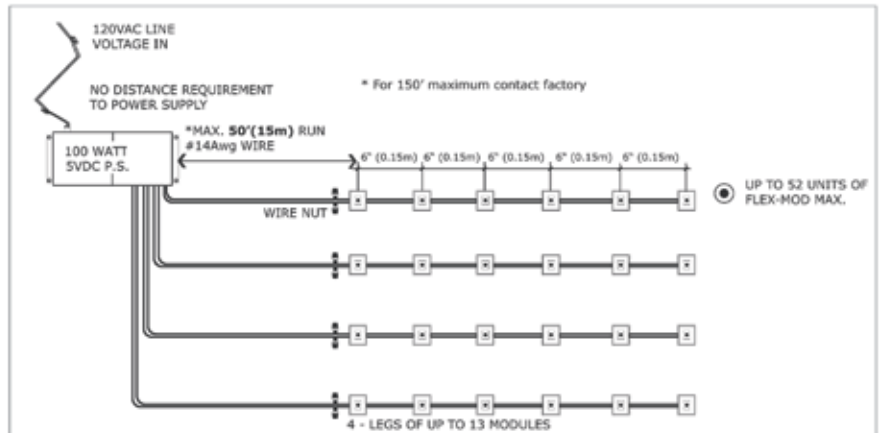

ORDERING INFORMATION

_____

FLEX-MOD

_____

COLOR

- W - White
- R - Red
- O - Orange
- A - Amber
- B - Blue
- G - Green

_____

ROLL LENGTH

Available by the foot
(2 modules per foot)