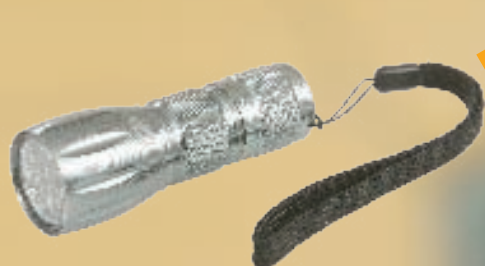

Metal Torch	Metal Torch	Metal Torch Key Ring
Item number	452145	452146	452147
Description	L041	L042	L043
Battery	1xCR123 (included)	1xCR123 (included)	3xA76 (included)
Packing	tba	tba	tba
Bar-code	tba	tba	tba
Material	Aluminium	Aluminium	Aluminium
Colour	Silver	Silver	Silver
Bulb	LED	LED	LED
Length	8,8 cm	12,3 cm	5,6 cm
Features	Weather- and corrosion resistant Ultra bright 0,5W LED >10 hours burn time	Weather- and corrosion resistant Ultra bright 0,5W LED >15 hours burn time	Weather- and corrosion resistant Ultra bright LED x 1 12 hours burn time

New!

Metal Torch **GP DISCOVERY**
452145

A small size torch with durable aluminium case and 6 LEDs. Water and corrosion resistant and over 10 hours burning time on only one lithium battery CR123. Carrying strap included.