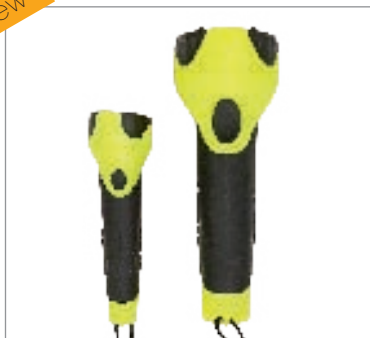

Metal Torch
452146

New !

CITY

Metal Torch Key Ring
452147

New !

OUTDOOR

Floating AA & D
452156 & 452157

New !

OUTDOOR

Green Rubber D
Only sold in Displaybox 452151

New !

PROFESSIONAL

Headlamp Mini
452149

EXCLUSIVE METAL

| | |
|-------------------------|------|
| TITAN Super AAA | p. 3 |
| TITAN Super AA | p. 3 |
| TITAN Super D | p. 3 |
| TITAN Power Flex | p. 3 |
| TITAN 1W Luxeon | p. 4 |
| TITAN Boost-Up 4x | p. 4 |
| TITAN 1W Luxeon Lithium | p. 4 |
| TITAN Pen AAA | p. 4 |
| TITAN Pen AAAA | p. 4 |