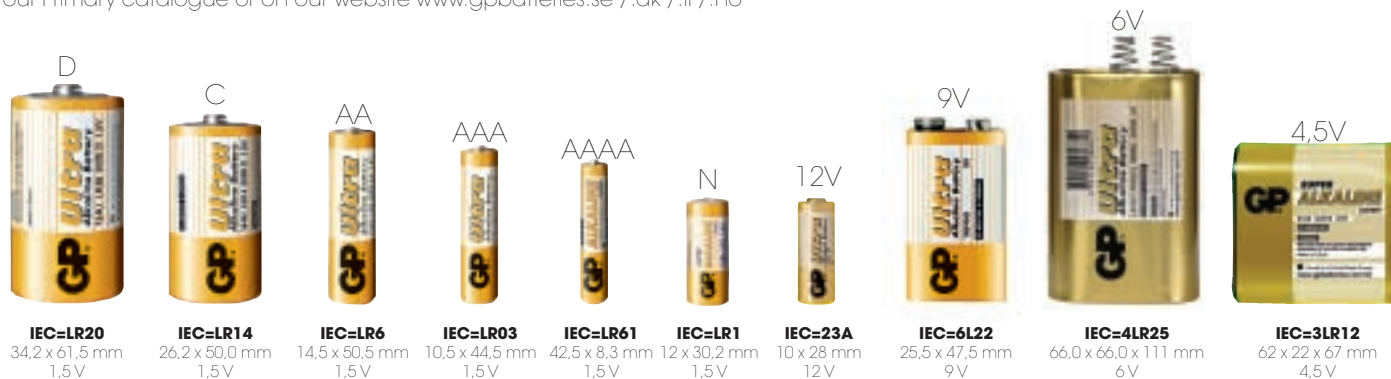

Rubber Lantern D

Rubber lantern with krypton bulb +70%. Adjustable stand. Oil-, dirt- and grease resistant.

Diamond cut reflector

Adjustable angles

BATTERY GUIDE

We provide a variety of different battery qualities and an adapted variety of packing sizes. You can also find our battery assortment in our Primary catalogue or on our website www.gpbatteries.se / .dk / .fi / .no