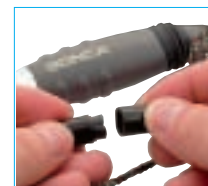

Safety lock

Waterproof Spotlight **HINDAB**
452032

Waterproof (50m) flashlight with HKE-bulb*. Can be used as a diving torch or whenever in need of extremely strong light in a small size.