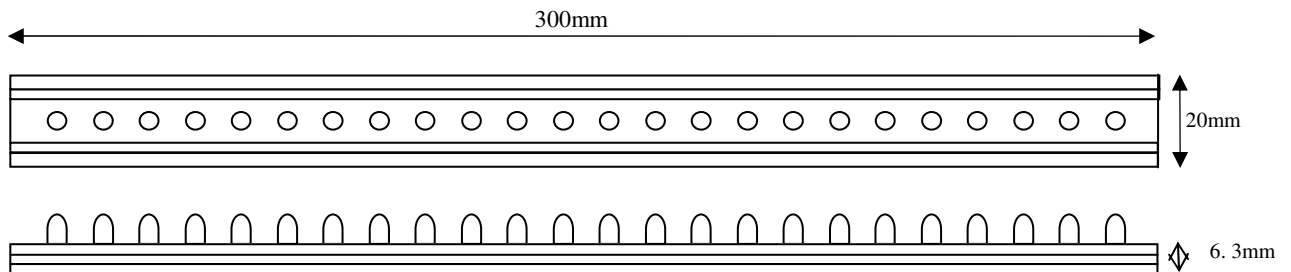

Introduction

PTX-60000 LED Light Strip uses our top of the range UltraBright LED as its light source. It is designed to provide uniform cove lighting effect at a competitive price. They can be easily applied at any location and are extendable to 25 strips.

Feature

- Viewing Angles: 20, 30, 40, 100°
- Extendable via end to end jumper cable
- 12 V or 24 V DC input
- Plastic base for easy mounting
- Choice of colours.

Dimensions

Product Characteristics

Parameter	Value	Units
Nominal Operating Voltage	12 / 24	V DC
No. of LED	24	Pcs
Power consumption	2	Watt
Estimated Lamp Life	50,000	Hours