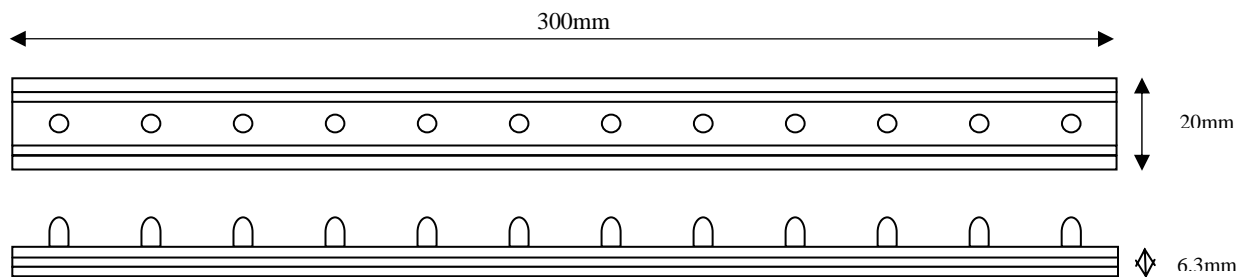

Introduction

PTX-50000 LED Light Strip uses our top of the range UltraBright LED as its light source. It is designed to provide uniform cove lighting effect at a competitive price. They can be easily applied at any location and are extendable to 25 strips.

Feature

- Options of 3mm or 5mm LED
- Viewing Angles: 30, 60, 100°
- 75mm or 300mm length
- 12 V DC input
- Plastic base for easy mounting
- Connection up to 25 strips for 300mm strips

Dimensions

Product Characteristics

| Parameter | 300mm type | 75mm type | Units |
|-----------------------------------|------------|------------|-------|
| | Value | Value | |
| Nominal Operating Voltage | 12 | 12 | V DC |
| No. of LED | 12 | 3 | Pcs |
| Power consumption for 3 / 5mm LED | 1 | 0.25 | Watt |
| Estimated Lamp Life | 50,000 | 50,000 | Hours |
| LED Operating Temperature | -25 ~ +85 | -25 ~ +85 | °C |
| Storage Temperature | -25 ~ +100 | -25 ~ +100 | °C |

Part Number Definition

| Part Number | Colour | No of LED | LED Viewing Angle (deg) | Individual LED Luminous Intensity (mcd) | | Remark |
|-------------|------------|-----------|-------------------------|---|-------|---------|
| | | | | Min | Max | |
| PTB-50201 | White | 12 | 20 | 10000 | 15500 | If=20mA |
| PTE-50201 | Warm White | 12 | 20 | 10000 | 15500 | If=20mA |
| PTY-50301 | Amber | 12 | 30 | 3200 | 4200 | If=20mA |
| PTR-50301 | Red | 12 | 30 | 4200 | 5500 | If=20mA |
| PTG-50301 | Green | 12 | 30 | 5500 | 7200 | If=20mA |
| PTL-50301 | Blue | 12 | 30 | 2500 | 3200 | If=20mA |