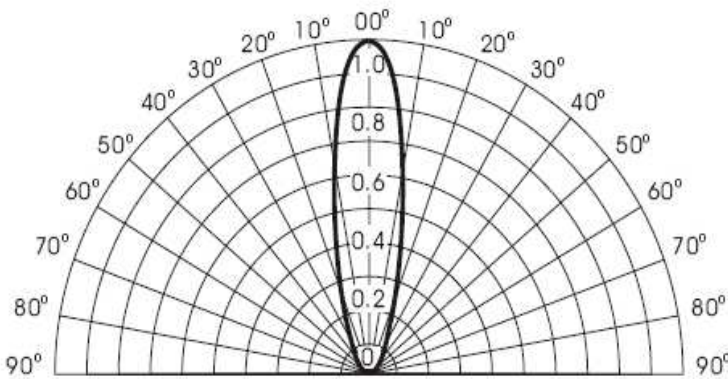

Specification

LED: Soft focus point and ultra-emission colophony lens.
Beaming angle: 25°.
Light distribution: even diffusive illumination.

circle area is the beaming angle:25°