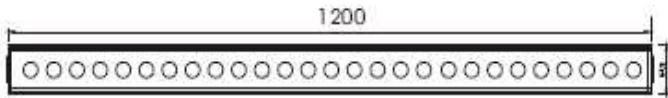

INSTALLATION

TOP

Model: CAST-HP-18C-HL	
color	RGB
power	18W
input	350mA*3*2
LED quantity	R6G6 B6
size	600

SIDE

Installation

SIDE

TOP-SIDE

Model: CAST-HP-27C-HL	
color	RGB
power	27W
input	350mA*3*4
LED quantity	R9G9 B9
size	900

Installation

Model: CAST-HP-36C-HL	
color	RGB
power	36W
Input	350mA*3*8
LED quantity	R12 G12 B12
size	1200

Installation

VCC + PC-HP800 + Wall Washing Light

1: Make sure the ground wire connected properly