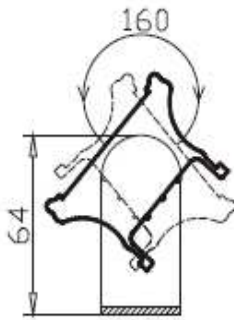

CAST also features easy installation with the assistance of mounting gears and rotating standings.

SPECIFICATION	
Size	300x65x45mm, 600x65x45mm, 900x65x45mm, 1200x65x45mm
Colour	256x256x256. 16777216 true colours
LED	1W; LED
Length	300mm, 600mm, 900mm, 1200mm
LED Quantity	9/300mm, 18/600mm, 27/900mm, 36/1200mm
Cover	Steel Glass
Housing	Aluminium
Beaming Angle	15o ~ 25o with lens, 40o ~ 140o without
Life Span	>= 80,000 hours
COMMUNICATION	
Port	Waterproof connect
Controller	VCC + HP800
CURRENT & ELECTRIC	
Input	350mA constant current
Power	9W/18W/27W/36W
Power Supply	HP-800
WORKING ENVIRONMENT (for indoor and outdoor use)	
Working Temperature	-20oC ~ +65oC
Humidity	0% ~ 90% relative humidity
IP Class	IP65

INSTALLATION

TOP

Model: CAST-HP-18C-HL	
color	RGB
power	18W
input	350mA*3*2
LED quantity	R6G6 B6
size	600

SIDE

Installation

SIDE

TOP-SIDE

Model: CAST-HP-27C-HL	
color	RGB
power	27W
input	350mA*3*4
LED quantity	R9G9 B9
size	900

Installation

Model: CAST-HP-36C-HL	
color	RGB
power	36W
Input	350mA*3*8
LED quantity	R12 G12 B12
size	1200

Installation

VCC + PC-HP800 + Wall Washing Light

1: Make sure the ground wire connected properly