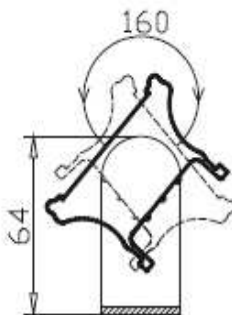

CAST also features easy installation with the assistance of mounting gears and rotating standings.

SPECIFICATION	
Size	300x65x45mm, 600x65x45mm, 900x65x45mm, 1200x65x45mm
Colour	256x256x256. 16777216 true colours
LED	1W; LED
Length	300mm, 600mm, 900mm, 1200mm
LED Quantity	9/300mm, 18/600mm, 27/900mm, 36/1200mm
Cover	Steel Glass
Housing	Aluminium
Beaming Angle	15o ~ 25o with lens, 40o ~ 140o without
Life Span	>= 80,000 hours
COMMUNICATION	
Port	Waterproof connect
Controller	VCC + HP800
CURRENT & ELECTRIC	
Input	350mA constant current
Power	9W/18W/27W/36W
Power Supply	HP-800
WORKING ENVIRONMENT (for indoor and outdoor use)	
Working Temperature	-20oC ~ +65oC
Humidity	0% ~ 90% relative humidity
IP Class	IP65

INSTALLATION

TOP

Model: CAST-HP-18C-HL	
color	RGB
power	18W
input	350mA*3*2
LED quantity	R6G6 B6
size	600

SIDE

Installation

SIDE

TOP-SIDE

Model: CAST-HP-27C-HL	
color	RGB
power	27W
input	350mA*3*4
LED quantity	R9G9 B9
size	900

Installation

Model: CAST-HP-36C-HL	
color	RGB
power	36W
Input	350mA*3*8
LED quantity	R12 G12 B12
size	1200

Installation

VCC + PC-HP800 + Wall Washing Light

1: Make sure the ground wire connected properly