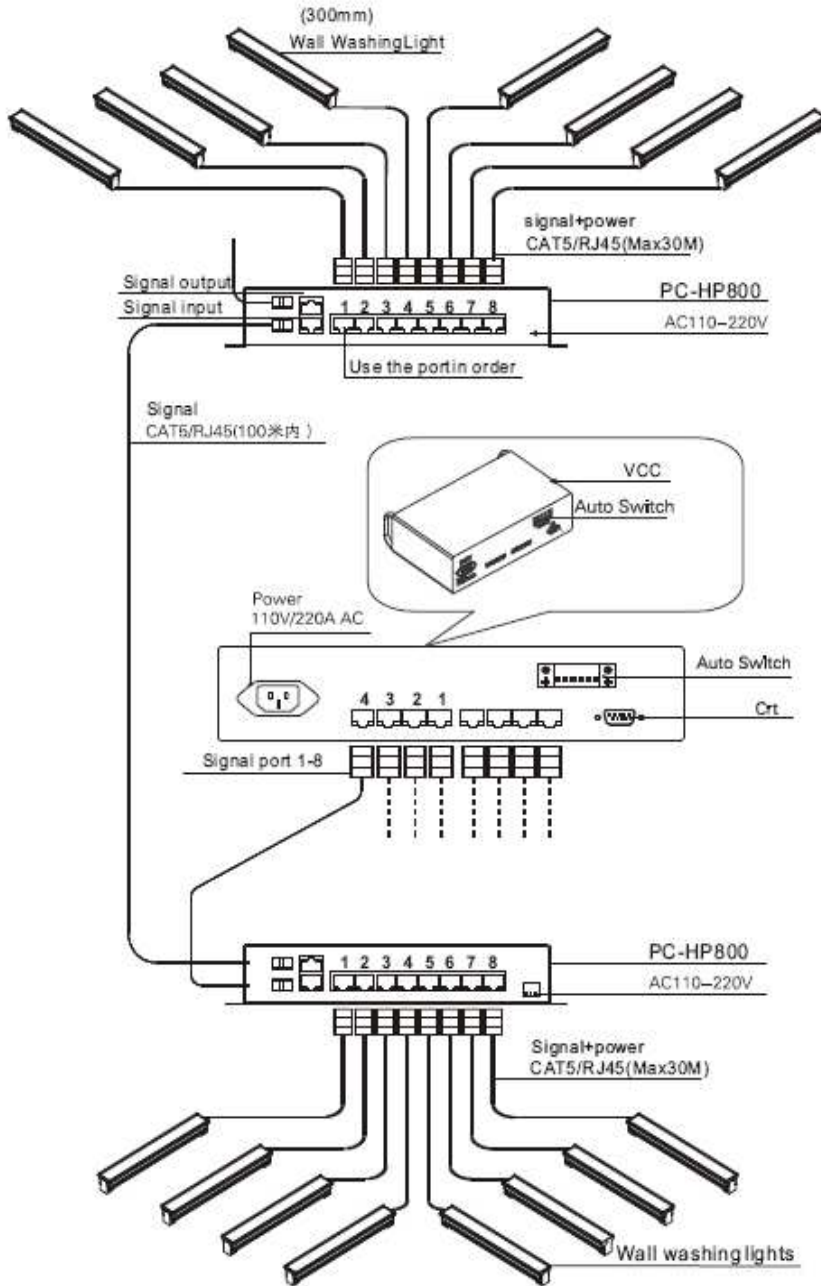

CAST also features easy installation with the assistance of mounting gears and rotating standings.

SPECIFICATION	
Size	300x65x45mm, 600x65x45mm, 900x65x45mm, 1200x65x45mm
Colour	256x256x256. 16777216 true colours
LED	1W; LED
Length	300mm, 600mm, 900mm, 1200mm
LED Quantity	9/300mm, 18/600mm, 27/900mm, 36/1200mm
Cover	Steel Glass
Housing	Aluminium
Beaming Angle	15o ~ 25o with lens, 40o ~ 140o without
Life Span	>= 80,000 hours
COMMUNICATION	
Port	Waterproof connect
Controller	VCC + HP800
CURRENT & ELECTRIC	
Input	350mA constant current
Power	9W/18W/27W/36W
Power Supply	HP-800
WORKING ENVIRONMENT (for indoor and outdoor use)	
Working Temperature	-20oC ~ +65oC
Humidity	0% ~ 90% relative humidity
IP Class	IP65

INSTALLATION

TOP

Model: CAST-HP-18C-HL	
color	RGB
power	18W
input	350mA*3*2
LED quantity	R6G6 B6
size	600

SIDE

Installation

SIDE

TOP-SIDE

Model: CAST-HP-27C-HL	
color	RGB
power	27W
input	350mA*3*4
LED quantity	R9G9 B9
size	900

Installation

Model: CAST-HP-36C-HL	
color	RGB
power	36W
Input	350mA*3*8
LED quantity	R12 G12 B12
size	1200

Installation

VCC + PC-HP800 + Wall Washing Light

1: Make sure the ground wire connected properly