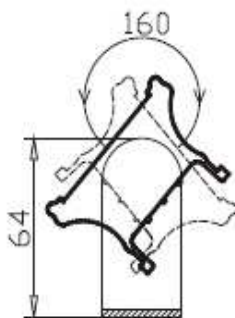

CAST also features easy installation with the assistance of mounting gears and rotating standings.

SPECIFICATION	
Size	300x65x45mm, 600x65x45mm, 900x65x45mm, 1200x65x45mm
Colour	256x256x256. 16777216 true colours
LED	1W; LED
Length	300mm, 600mm, 900mm, 1200mm
LED Quantity	9/300mm, 18/600mm, 27/900mm, 36/1200mm
Cover	Steel Glass
Housing	Aluminium
Beaming Angle	15o ~ 25o with lens, 40o ~ 140o without
Life Span	>= 80,000 hours
COMMUNICATION	
Port	Waterproof connect
Controller	VCC + HP800
CURRENT & ELECTRIC	
Input	350mA constant current
Power	9W/18W/27W/36W
Power Supply	HP-800
WORKING ENVIRONMENT (for indoor and outdoor use)	
Working Temperature	-20oC ~ +65oC
Humidity	0% ~ 90% relative humidity
IP Class	IP65

INSTALLATION

TOP

Model: CAST-HP-18C-HL	
color	RGB
power	18W
input	350mA*3*2
LED quantity	R6G6 B6
size	600

SIDE

Installation

SIDE

TOP-SIDE

Model: CAST-HP-27C-HL	
color	RGB
power	27W
input	350mA*3*4
LED quantity	R9G9 B9
size	900

Installation

Model: CAST-HP-36C-HL	
color	RGB
power	36W
Input	350mA*3*8
LED quantity	R12 G12 B12
size	1200

Installation

VCC + PC-HP800 + Wall Washing Light

1: Make sure the ground wire connected properly