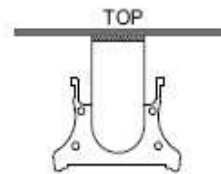

INSTALLATION