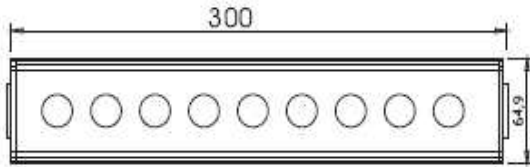

Model: CAST-HP-9C-HL	
color	RGB
power	9W
input	350mA*3
LED quantity	R3G3 B3
size	300