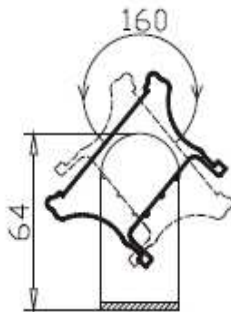

CAST also features easy installation with the assistance of mounting gears and rotating standings.

SPECIFICATION	
Size	300x65x45mm, 600x65x45mm, 900x65x45mm, 1200x65x45mm
Colour	256x256x256. 16777216 true colours
LED	1W; LED
Length	300mm, 600mm, 900mm, 1200mm
LED Quantity	9/300mm, 18/600mm, 27/900mm, 36/1200mm
Cover	Steel Glass
Housing	Aluminium
Beaming Angle	15o ~ 25o with lens, 40o ~ 140o without
Life Span	>= 80,000 hours
COMMUNICATION	
Port	Waterproof connect
Controller	VCC + HP800
CURRENT & ELECTRIC	
Input	350mA constant current
Power	9W/18W/27W/36W
Power Supply	HP-800
WORKING ENVIRONMENT (for indoor and outdoor use)	
Working Temperature	-20oC ~ +65oC
Humidity	0% ~ 90% relative humidity
IP Class	IP65

Luminous Flux

colour	output(lm)	Power (w)	Emission Efficiency (lm/w)
white	654	18	36.33
red	300	6	50.00
green	312	6	52.00
blue	108	6	18.00

cd/mm²;candles/per square

Model: CAST-HP-9C-HL	
color	RGB
power	9W
input	350mA*3
LED quantity	R3G3 B3
size	300

INSTALLATION

TOP

Model: CAST-HP-18C-HL	
color	RGB
power	18W
input	350mA*3*2
LED quantity	R6G6 B6
size	600

SIDE

Installation

SIDE

TOP-SIDE

Model: CAST-HP-27C-HL	
color	RGB
power	27W
input	350mA*3*4
LED quantity	R9G9 B9
size	900