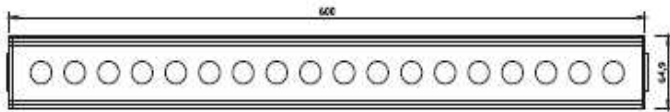

Luminous Flux

colour	output(lm)	Power (w)	Emission Efficiency (lm/w)
white	654	18	36.33
red	300	6	50.00
green	312	6	52.00
blue	108	6	18.00

cd/mm²;candles/per square

Model: CAST-HP-9C-HL	
color	RGB
power	9W
input	350mA*3
LED quantity	R3G3 B3
size	300

INSTALLATION

TOP

Model: CAST-HP-18C-HL	
color	RGB
power	18W
input	350mA*3*2
LED quantity	R6G6 B6
size	600

SIDE

Installation

SIDE

TOP-SIDE

Model: CAST-HP-27C-HL	
color	RGB
power	27W
input	350mA*3*4
LED quantity	R9G9 B9
size	900