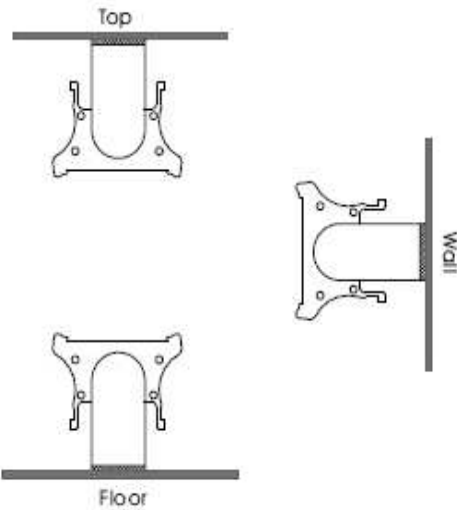

CAST also features easy installation with the assistance of mounting gears and rotating standings.

SPECIFICATION	
Size	300x65x45mm, 600x65x45mm, 900x65x45mm, 1200x65x45mm
Colour	256x256x256. 16777216 true colours
LED	1W; LED
Length	300mm, 600mm, 900mm, 1200mm
LED Quantity	9/300mm, 18/600mm, 27/900mm, 36/1200mm
Cover	Steel Glass
Housing	Aluminium
Beaming Angle	15o ~ 25o with lens, 40o ~ 140o without
Life Span	>= 80,000 hours
COMMUNICATION	
Port	Waterproof connect
Controller	VCC + HP800
CURRENT & ELECTRIC	
Input	350mA constant current
Power	9W/18W/27W/36W
Power Supply	HP-800
WORKING ENVIRONMENT (for indoor and outdoor use)	
Working Temperature	-20oC ~ +65oC
Humidity	0% ~ 90% relative humidity
IP Class	IP65

INSTALLATION

TOP

Model: CAST-HP-18C-HL	
color	RGB
power	18W
input	350mA*3*2
LED quantity	R6G6 B6
size	600

SIDE

Installation

SIDE

TOP-SIDE

Model: CAST-HP-27C-HL	
color	RGB
power	27W
input	350mA*3*4
LED quantity	R9G9 B9
size	900

Installation

Model: CAST-HP-36C-HL	
color	RGB
power	36W
Input	350mA*3*8
LED quantity	R12 G12 B12
size	1200

Installation

VCC + PC-HP800 + Wall Washing Light

1: Make sure the ground wire connected properly