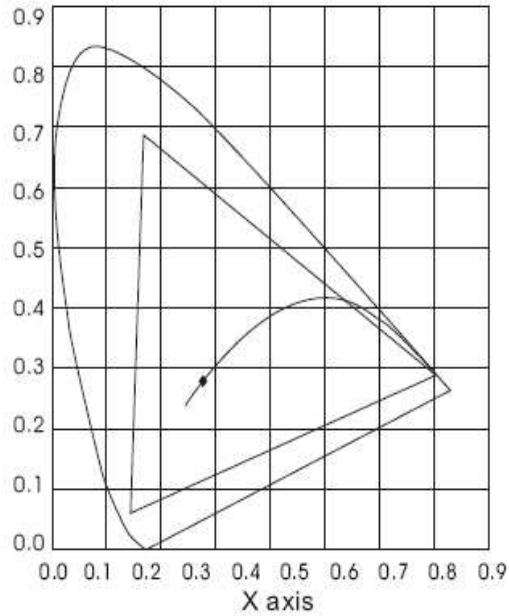

Inner 1W LED with a 25 degree beaming angle has a maximum emitting distance of about 12 meters allows for a high accurate projection of light, changing the lens to a 15 degrees can concentrate the light further increasing the emitting distance. By removing the lens the beaming angle becomes a lot wider ideal for lighting up larger lower areas.

CAST also features easy installation with the assistance of mounting gears and rotating standings.

SPECIFICATION	
Size	300x65x45mm, 600x65x45mm, 900x65x45mm, 1200x65x45mm
Colour	256x256x256. 16777216 true colours
LED	1W; LED
Length	300mm, 600mm, 900mm, 1200mm
LED Quantity	9/300mm, 18/600mm, 27/900mm, 36/1200mm
Cover	Steel Glass
Housing	Aluminium
Beaming Angle	15o ~ 25o with lens, 40o ~ 140o without
Life Span	>= 80,000 hours
COMMUNICATION	
Port	Waterproof connect
Controller	VCC + HP800
CURRENT & ELECTRIC	
Input	350mA constant current
Power	9W/18W/27W/36W
Power Supply	HP-800
WORKING ENVIRONMENT (for indoor and outdoor use)	
Working Temperature	-20oC ~ +65oC
Humidity	0% ~ 90% relative humidity
IP Class	IP65

Specification

LED: Soft focus point and ultra-emission colophony lens.
Beaming angle: 25°.
Light distribution: even diffusive illumination.

circle area is the beaming angle:25°

CIE Chromatic Diagram

Diamond area is white color