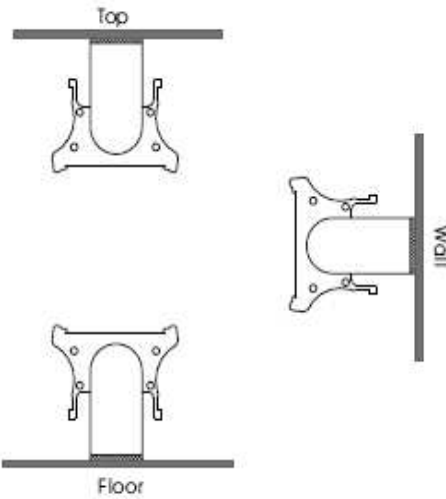

CAST also features easy installation with the assistance of mounting gears and rotating standings.

SPECIFICATION	
Size	300x65x45mm, 600x65x45mm, 900x65x45mm, 1200x65x45mm
Colour	256x256x256. 16777216 true colours
LED	1W; LED
Length	300mm, 600mm, 900mm, 1200mm
LED Quantity	9/300mm, 18/600mm, 27/900mm, 36/1200mm
Cover	Steel Glass
Housing	Aluminium
Beaming Angle	15o ~ 25o with lens, 40o ~ 140o without
Life Span	>= 80,000 hours
COMMUNICATION	
Port	Waterproof connect
Controller	VCC + HP800
CURRENT & ELECTRIC	
Input	350mA constant current
Power	9W/18W/27W/36W
Power Supply	HP-800
WORKING ENVIRONMENT (for indoor and outdoor use)	
Working Temperature	-20oC ~ +65oC
Humidity	0% ~ 90% relative humidity
IP Class	IP65

INSTALLATION

TOP

Model: CAST-HP-18C-HL	
color	RGB
power	18W
input	350mA*3*2
LED quantity	R6G6 B6
size	600

SIDE

Installation

SIDE

TOP-SIDE

Model: CAST-HP-27C-HL	
color	RGB
power	27W
input	350mA*3*4
LED quantity	R9G9 B9
size	900

Installation

Model: CAST-HP-36C-HL	
color	RGB
power	36W
Input	350mA*3*8
LED quantity	R12 G12 B12
size	1200

Installation

VCC + PC-HP800 + Wall Washing Light

1: Make sure the ground wire connected properly