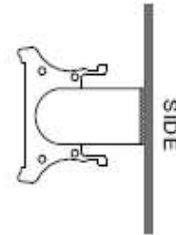

Luminous Flux

colour	output(lm)	Power (w)	Emission Efficiency (lm/w)
white	321	18	17.83
red	150	6	25.00
green	156	6	26.00
blue	54	6	9.00

cd/mm²;candles/per square

CAST-HP-36C-HL

Luminance

colour	3'	6'	9'	12'	15'
	1M	2M	3M	4M	5M
white	289.4	72.4	32.2	18.2	11.6
	3114.3	778.6	346.0	195.5	125.3
red	139.4	34.9	15.5	8.8	5.6
	1500.0	375.0	166.7	94.2	60.4
green	126.1	31.5	14.0	7.9	5.1
	1356.5	339.1	150.7	85.2	54.6
blue	50.2	12.5	5.6	3.2	2.0
	540.0	135.0	60.0	33.9	21.7

Luminous Flux

colour	output(lm)	Power (w)	Emission Efficiency (lm/w)
white	654	18	36.33
red	300	6	50.00
green	312	6	52.00
blue	108	6	18.00

cd/mm²;candles/per square

Model: CAST-HP-9C-HL	
color	RGB
power	9W
input	350mA*3
LED quantity	R3G3 B3
size	300