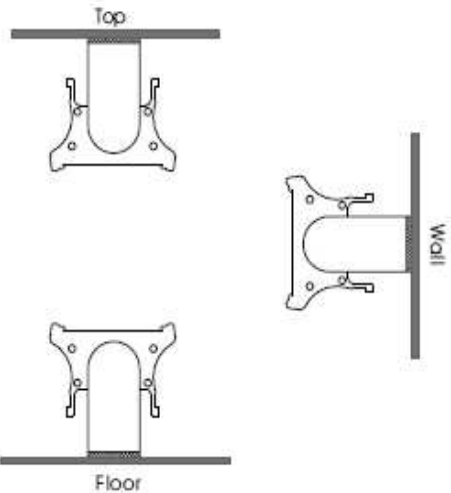

CAST also features easy installation with the assistance of mounting gears and rotating standings.

SPECIFICATION	
Size	300x65x45mm, 600x65x45mm, 900x65x45mm, 1200x65x45mm
Colour	256x256x256. 16777216 true colours
LED	1W; LED
Length	300mm, 600mm, 900mm, 1200mm
LED Quantity	9/300mm, 18/600mm, 27/900mm, 36/1200mm
Cover	Steel Glass
Housing	Aluminium
Beaming Angle	15o ~ 25o with lens, 40o ~ 140o without
Life Span	>= 80,000 hours
COMMUNICATION	
Port	Waterproof connect
Controller	VCC + HP800
CURRENT & ELECTRIC	
Input	350mA constant current
Power	9W/18W/27W/36W
Power Supply	HP-800
WORKING ENVIRONMENT (for indoor and outdoor use)	
Working Temperature	-20oC ~ +65oC
Humidity	0% ~ 90% relative humidity
IP Class	IP65

INSTALLATION

TOP

Model: CAST-HP-18C-HL	
color	RGB
power	18W
input	350mA*3*2
LED quantity	R6G6 B6
size	600

SIDE

Installation

SIDE

TOP-SIDE

Model: CAST-HP-27C-HL	
color	RGB
power	27W
input	350mA*3*4
LED quantity	R9G9 B9
size	900

Installation

Model: CAST-HP-36C-HL	
color	RGB
power	36W
Input	350mA*3*8
LED quantity	R12 G12 B12
size	1200

Installation

VCC + PC-HP800 + Wall Washing Light

1: Make sure the ground wire connected properly