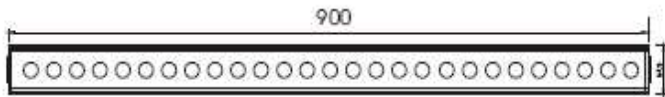

INSTALLATION

TOP

Model: CAST-HP-18C-HL	
color	RGB
power	18W
input	350mA*3*2
LED quantity	R6G6 B6
size	600

SIDE

Installation

SIDE

TOP-SIDE

Model: CAST-HP-27C-HL	
color	RGB
power	27W
input	350mA*3*4
LED quantity	R9G9 B9
size	900

Installation

Model: CAST-HP-36C-HL	
color	RGB
power	36W
Input	350mA*3*8
LED quantity	R12 G12 B12
size	1200

Installation

VCC + PC-HP800 + Wall Washing Light

1: Make sure the ground wire connected properly