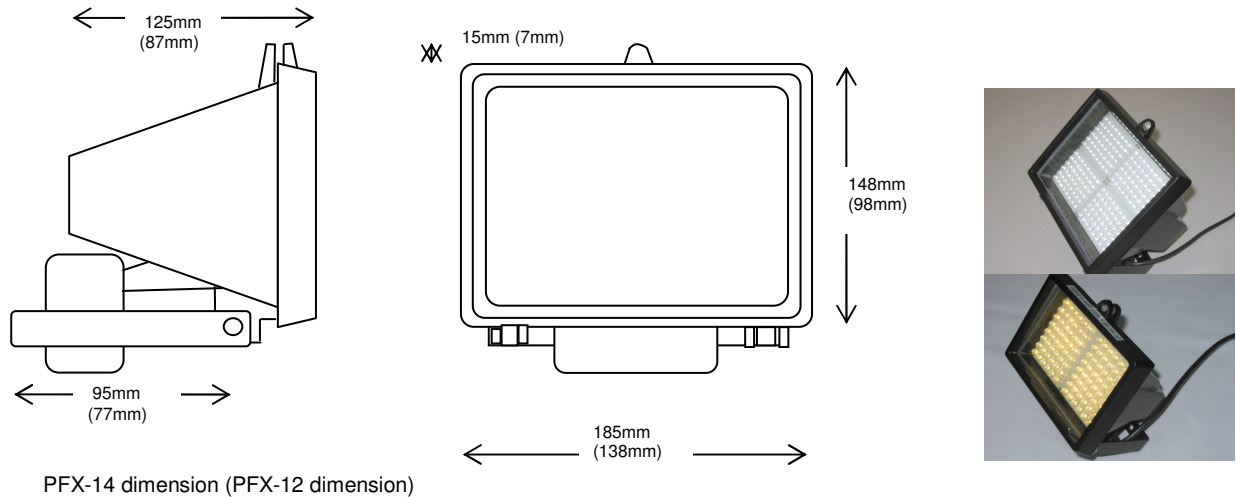

**Features & Applications**

- Utilizes high end UltraBright LED to ensure high intensity and colour
- Cast Aluminium IP55 housing
- Customizable to different LED angles to suit different applications
- Applicable for solar, wall washing, architecture, security, stretch ceiling and special lightings

**Dimensions**

PFX-14 dimension (PFX-12 dimension)

**Product Specifications**

Total number of LED (300mm or 12 inch length)	96 pcs for PFX-12, 192 for PFX-14
Types of LED	5mm UltraBright LED
LED Viewing Angle	20, 30, 40 or 100 deg
LED Luminous Intensity	20 deg White: 12,500 mcd
Nominal Operating Voltage	Customizable to 12 or 24 vdc
Power consumption (300mm or 12 inch length)	8w for PFX-12, 16w for PFX-14
Estimated Lamp Life	50,000 hrs
Lux Level (1m for PFB-14)	1890 for 20 deg, 1260 for 30 deg, 590 for 40 deg
Fixture	IP55 Aluminium Casting
Operating Temperature	-5 ~+ 40 deg C