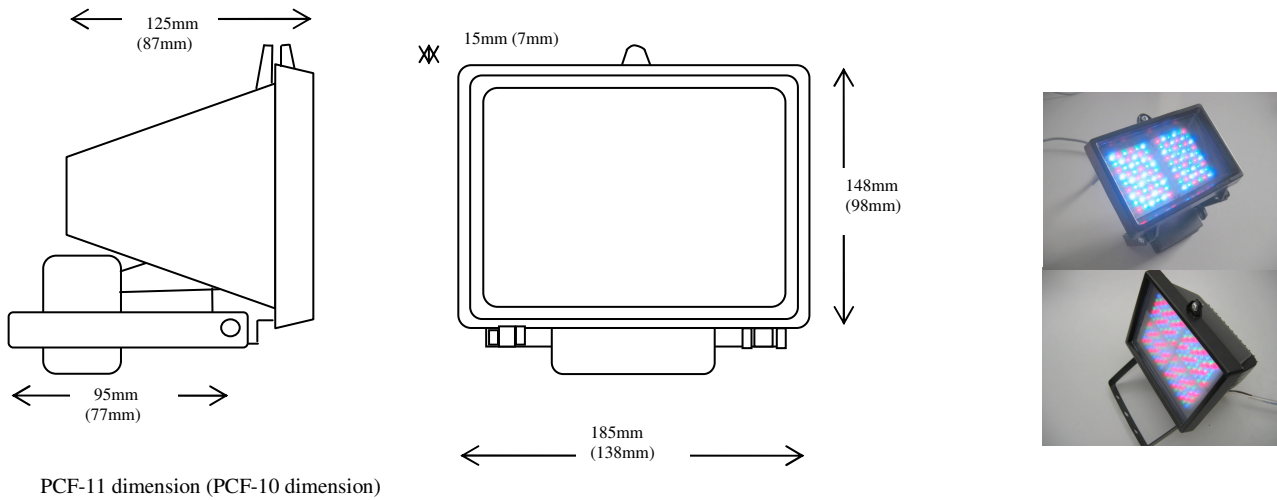

Features & Applications

- Utilizes high end UltraBright LED to ensure high intensity and good colour mixing
- Cast Aluminium IP55 housing
- Customizable to different LED angles to suit different applications
- Applicable for wall washing, architecture, stretch ceiling and special lightings

Dimensions

Product Specifications

Total number of LED	216 pcs for PCF-11, 108 for PCF-10
Types of LED	5mm UltraBright LED
LED Viewing Angle	30 deg / 60 deg / 100 deg
LED Luminous Intensity	30 deg R: 5500mcd, G: 8000mcd, B: 5500mcd 60 deg R: 1500mcd, G: 6000mcd, B: 2000mcd 100 deg R: 500mcd, G: 1500mcd, B: 750mcd
Nominal Operating Voltage	24 vdc
Max Power consumption	18 w for PCF-11, 9w for PCF-10
Estimated Lamp Life	50,000 hrs
External Controllers / Drivers	PCC-2, PCC-3, PCC-5 or DMX-3
Weight	Appr 2 kg
Operating Temperature	-5 ~+ 40 deg C

Models

PCF-10903	9w RGB Mini Flood Lamp with 30 deg LED
PCF-10906	9w RGB Mini Flood Lamp with 60 deg LED
PCF-10910	9w RGB Mini Flood Lamp with 100 deg LED
PCF-11803	18w RGB Mini Flood Lamp with 30 deg LED
PCF-11806	18w RGB Mini Flood Lamp with 60 deg LED
PCF-11810	18w RGB Mini Flood Lamp with 100 deg LED