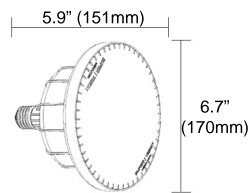

IGS54

- Spa Replacement Light 54 RGB LED's, with Edison base, 20 watts max
- Voltage: 12 VAC
- Fits most industry standard housings.
- Features: 5-Color Modes- White light, Color Mixing, Color Lock, Blue-green fade, Party mode