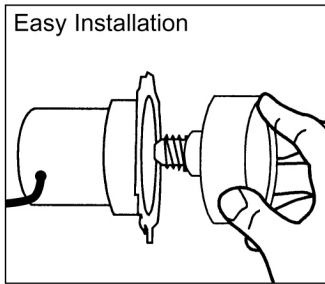

# LED POOL & SPA REPLACEMENT LAMPS

Super Vision's IGS54 and IGP231 replacement lights for in-grounds pools and spas fit most industry housings. The AGS12 and AGS24 fit most industry standard portable spa bi-post sockets.