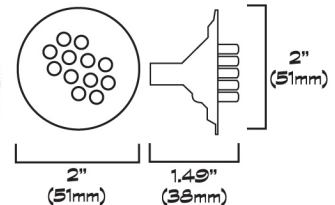

IGP231

- Pool Replacement Light 231 RGB LED's, with Edison base 40 watts max
- Voltage: 12 VAC, 120 VAC
- Fits most industry standard housings.
- Features: 5-Color Modes- White light, Color Mixing, Color Lock, Blue-green fade, Party mode.