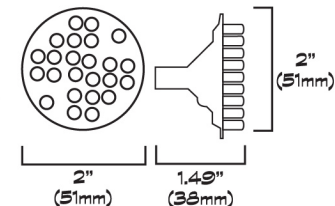

AGS12

AGS24

AGS12/24 SPECIFICATIONS

DESCRIPTIONS:

Color Range: Thousands of colors
Source: Variable intensity RGB (red, green, blue) LED's
Connector: Bi-post connector fits most wedge-based sockets

ENVIRONMENTAL:

Recommended Temperature Range: -4° to 113°F (-20° to 45°C)

LAMP LIFE:

The illumination generated by AGS12 is based on LEDs with 11 year lamp life, based on average use.

EFFECTS (5 Modes):

White only; Color Lock; Color Change; Blue/Green Mix; Party Mode - multiple color change

COMMUNICATION:

Control: Built-in. No external control system required, control color effects with external standard ON/OFF switch.

ELECTRONIC SPECIFICATIONS:

Power Requirement: 200mA @ 12VAC
Power Consumption: 2.5W