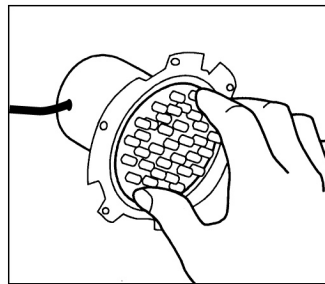

# LED POOL & SPA REPLACEMENT LAMPS

Super Vision's IGS54 and IGP231 replacement lights for in-grounds pools and spas fit most industry housings. The AGS12 and AGS24 fit most industry standard portable spa bi-post sockets.