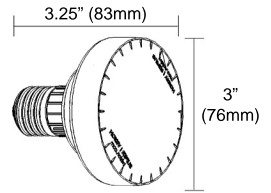

LED POOL & SPA REPLACEMENT LAMPS

Super Vision's IGS54 and IGP231 replacement lights for in-grounds pools and spas fit most industry housings. The AGS12 and AGS24 fit most industry standard portable spa bi-post sockets.

All LED replacement lamps have an 11 year lamp life, 1 year warranty, are energy efficient, have no moving parts and 5 color modes:

1. White light
2. Color Mixing - a beautiful and gentle color transition through the color spectrum.
3. Color Lock - you set the light on your favorite color.
4. Blue-Green Fade - a natural mixing of blues and green.
5. Party Mode - an exciting rapid change of color to enliven your party or celebration.

Model Number	Description

Replacement In-Ground LED Spa Lamps

IGS54-12	12V Galaxy LED Spa Lamp fits most industry housings

Replacement In-Ground LED Pool Lamps

IGP231-12	12V Galaxy LED Pool Lamp fits most industry housings
IGP231-120	120V Galaxy LED Pool Lamp fits most industry housings

Replacement LED Portable Spa Lamps

AGS12	12V Galaxy 12-LED Portable Spa Lamp, synchronous
AGS24	12V Galaxy 24-LED Portable Spa Lamp, synchronous
AGS12N	12V Galaxy 12-LED Portable Spa Lamp, non-synchronous
AGS24N	12V Galaxy 24-LED Portable Spa Lamp, non-synchronous

IGS54

- Spa Replacement Light 54 RGB LED's, with Edison base, 20 watts max
- Voltage: 12 VAC
- Fits most industry standard housings.
- Features: 5-Color Modes- White light, Color Mixing, Color Lock, Blue-green fade, Party mode

IGP231

- Pool Replacement Light 231 RGB LED's, with Edison base 40 watts max
- Voltage: 12 VAC, 120 VAC
- Fits most industry standard housings.
- Features: 5-Color Modes- White light, Color Mixing, Color Lock, Blue-green fade, Party mode.

AGS12

AGS24

AGS12/24 SPECIFICATIONS

DESCRIPTIONS: