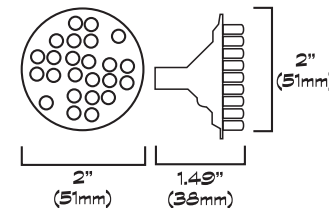

AGS12

AGS24

AGS12/24 SPECIFICATIONS

DESCRIPTIONS:

Color Range: Thousands of colors
Source: Variable intensity RGB (red, green, blue) LED's
Connector: Bi-post connector fits most wedge-based sockets

ENVIRONMENTAL:

Recommended Temperature Range: -4° to 113°F (-20° to 45°C)

LAMP LIFE:

The illumination generated by AGS12 is based on LEDs with 11 year lamp life, based on average use.

EFFECTS (5 Modes):

White only; Color Lock; Color Change; Blue/Green Mix; Party Mode - multiple color change

COMMUNICATION:

Control: Built-in. No external control system required, control color effects with external standard ON/OFF switch.

ELECTRONIC SPECIFICATIONS:

Power Requirement: 200mA @ 12VAC
Power Consumption: 2.5W