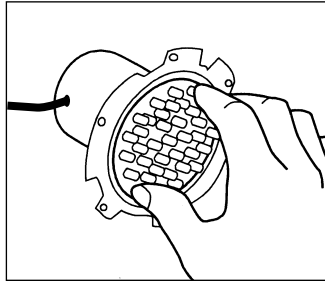

# LED POOL & SPA REPLACEMENT LAMPS

Super Vision's IGS54 and IGP231 replacement lights for in-grounds pools and spas fit most industry housings. The AGS12 and AGS24 fit most industry standard portable spa bi-post sockets.