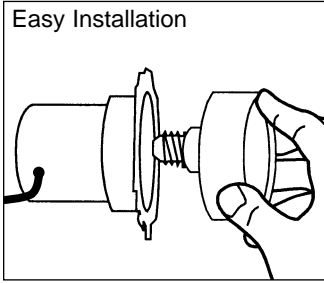

# LED POOL & SPA REPLACEMENT LAMPS

Super Vision's IGS54 and IGP231 replacement lights for in-grounds pools and spas fit most industry housings. The AGS12 and AGS24 fit most industry standard portable spa bi-post sockets.