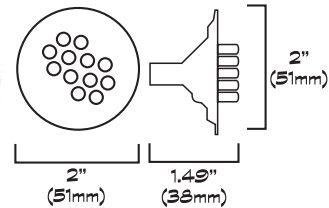

IGP231

- Pool Replacement Light 231 RGB LED's, with Edison base 40 watts max
- Voltage: 12 VAC, 120 VAC
- Fits most industry standard housings.
- Features: 5-Color Modes- White light, Color Mixing, Color Lock, Blue-green fade, Party mode.