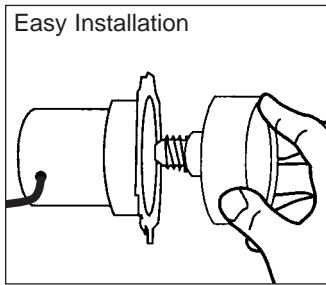

LED POOL & SPA REPLACEMENT LAMPS

Super Vision's IGS54 and IGP231 replacement lights for in-grounds pools and spas fit most industry housings. The AGS12 and AGS24 fit most industry standard portable spa bi-post sockets.