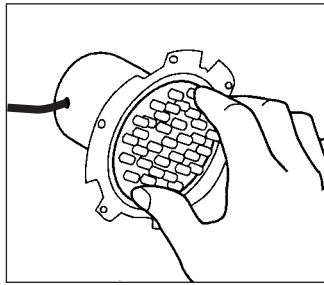

LED POOL & SPA REPLACEMENT LAMPS

Super Vision's IGS54 and IGP231 replacement lights for in-grounds pools and spas fit most industry housings. The AGS12 and AGS24 fit most industry standard portable spa bi-post sockets.