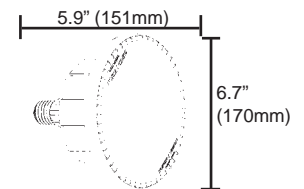

IGS54

- Spa Replacement Light 54 RGB LED's, with Edison base, 20 watts max
- Voltage: 12 VAC
- Fits most industry standard housings.
- Features: 5-Color Modes- White light, Color Mixing, Color Lock, Blue-green fade, Party mode