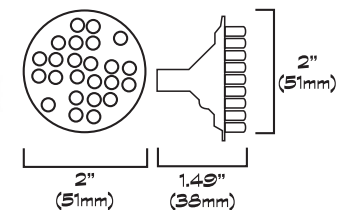

LED POOL & SPA REPLACEMENT LAMPS

Super Vision's IGS54 and IGP231 replacement lights for in-grounds pools and spas fit most industry housings. The AGS12 and AGS24 fit most industry standard portable spa bi-post sockets.

All LED replacement lamps have an 11 year lamp life, 1 year warranty, are energy efficient, have no moving parts and 5 color modes:

1. White light
2. Color Mixing - a beautiful and gentle color transition through the color spectrum.
3. Color Lock - you set the light on your favorite color.
4. Blue-Green Fade - a natural mixing of blues and green.
5. Party Mode - an exciting rapid change of color to enliven your party or celebration.

Model Number	Description
Replacement In-Ground LED Spa Lamps	
IGS54-12	12V Galaxy LED Spa Lamp fits most industry housings
Replacement In-Ground LED Pool Lamps	
IGP231-12	12V Galaxy LED Pool Lamp fits most industry housings
IGP231-120	120V Galaxy LED Pool Lamp fits most industry housings
Replacement LED Portable Spa Lamps	
AGS12	12V Galaxy 12-LED Portable Spa Lamp, synchronous
AGS24	12V Galaxy 24-LED Portable Spa Lamp, synchronous
AGS12N	12V Galaxy 12-LED Portable Spa Lamp, non-synchronous
AGS24N	12V Galaxy 24-LED Portable Spa Lamp, non-synchronous

- Spa Replacement Light 54 RGB LED's, with Edison base, 20 watts max
- Voltage: 12 VAC
- Fits most industry standard housings.
- Features: 5-Color Modes- White light, Color Mixing, Color Lock, Blue-green fade, Party mode

- Pool Replacement Light 231 RGB LED's, with Edison base 40 watts max
- Voltage: 12 VAC, 120 VAC
- Fits most industry standard housings.
- Features: 5-Color Modes- White light, Color Mixing, Color Lock, Blue-green fade, Party mode.

AGS24

AGS12/24 SPECIFICATIONS

DESCRIPTIONS: