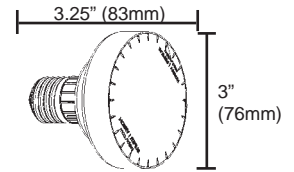

LED POOL & SPA REPLACEMENT LAMPS

Super Vision's IGS54 and IGP231 replacement lights for in-grounds pools and spas fit most industry housings. The AGS12 and AGS24 fit most industry standard portable spa bi-post sockets.

All LED replacement lamps have an 11 year lamp life, 1 year warranty, are energy efficient, have no moving parts and 5 color modes:

1. White light
2. Color Mixing - a beautiful and gentle color transition through the color spectrum.
3. Color Lock - you set the light on your favorite color.
4. Blue-Green Fade - a natural mixing of blues and green.
5. Party Mode - an exciting rapid change of color to enliven your party or celebration.

Model Number	Description
Replacement In-Ground LED Spa Lamps	
IGS54-12	12V Galaxy LED Spa Lamp fits most industry housings
Replacement In-Ground LED Pool Lamps	
IGP231-12	12V Galaxy LED Pool Lamp fits most industry housings
IGP231-120	120V Galaxy LED Pool Lamp fits most industry housings
Replacement LED Portable Spa Lamps	
AGS12	12V Galaxy 12-LED Portable Spa Lamp, synchronous
AGS24	12V Galaxy 24-LED Portable Spa Lamp, synchronous
AGS12N	12V Galaxy 12-LED Portable Spa Lamp, non-synchronous
AGS24N	12V Galaxy 24-LED Portable Spa Lamp, non-synchronous

IGS54

- Spa Replacement Light 54 RGB LED's, with Edison base, 20 watts max
- Voltage: 12 VAC
- Fits most industry standard housings.
- Features: 5-Color Modes- White light, Color Mixing, Color Lock, Blue-green fade, Party mode

- Pool Replacement Light 231 RGB LED's, with Edison base 40 watts max
- Voltage: 12 VAC, 120 VAC
- Fits most industry standard housings.
- Features: 5-Color Modes- White light, Color Mixing, Color Lock, Blue-green fade, Party mode.

AGS12/24 SPECIFICATIONS

DESCRIPTIONS: