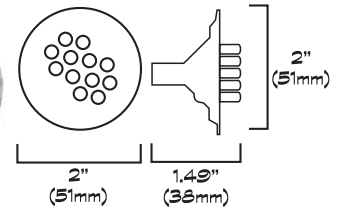

- Pool Replacement Light 231 RGB LED's, with Edison base 40 watts max
- Voltage: 12 VAC, 120 VAC
- Fits most industry standard housings.
- Features: 5-Color Modes- White light, Color Mixing, Color Lock, Blue-green fade, Party mode.

AGS12