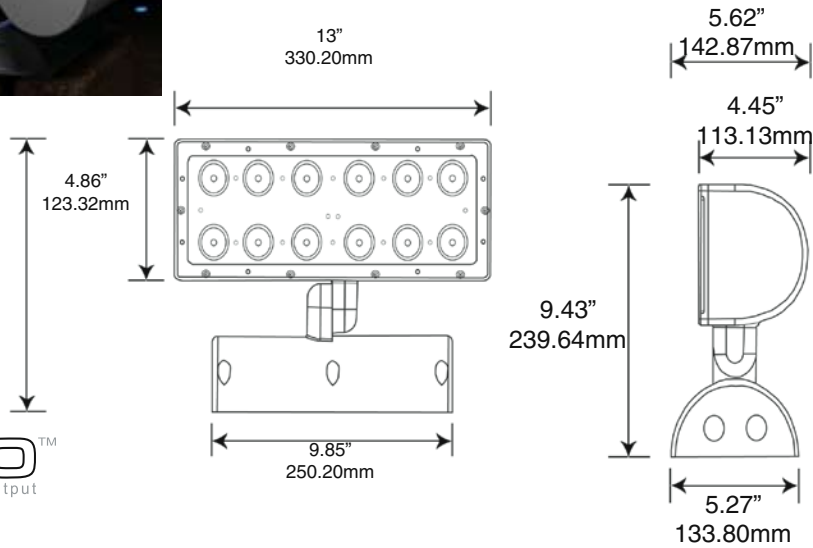

TECHNICAL SPECIFICATIONS

SaVi SHO™

SPECIFICATION FEATURES

Color Range: Different brightness of red, green and blue combined to produce over 16 million colors.

Light Source: LTCC-M High density RGB array

Beam Angle: 45°, 30°

Fixture Spacing: 20' (6.095m)

Control System: DMX512

Housing Material: Cast aluminum alloy

Wiring: Hard wire through bottom and side conduit entrances

Dimension: L330mm x W133mm x H240 (L13" x W5.3" x H4.5")

Regular Working Voltage: AC90-264V

Mounting: Easy to install back mounting plate

Current: 4A max

Wattage: 90W

Warranty: 2 years

IP Rating: IP66

Lamp Life: 50,000 hours

Operating Temp: -4°F to 104°F (-20C to 40C)

PHOTOMETRICS - 30° Optics

LED Lumen Output 1416

Max candela	652.5
Vertical beam angle	67.1°
Horizontal beam angle	100.9°
Vertical field angle	95.7°
Horizontal field angle	113.1°
Total Fixture Lumens	1202
Field Lumens	1202
Beam Lumens	864.2
Total Fixture Efficiency	83.5%
Field Efficiency	83.5%
Beam Efficiency	60%