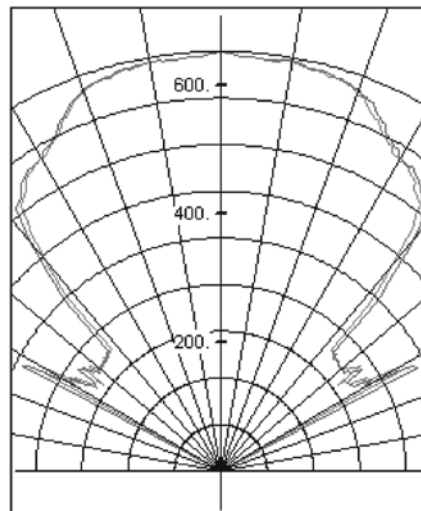

Fixture Spacing: 20' (6.095m)

Control System: DMX512

Housing Material: Cast aluminum alloy

Wiring: Hard wire through bottom and side conduit entrances

Dimension: L330mm x W133mm x H240 (L13" x W5.3" x H4.5")

PHOTOMETRICS - 30° Optics

LED Lumen Output 1416

Max candela	652.5
Vertical beam angle	67.1°
Horizontal beam angle	100.9°
Vertical field angle	95.7°
Horizontal field angle	113.1°
Total Fixture Lumens	1202
Field Lumens	1202
Beam Lumens	864.2
Total Fixture Efficiency	83.5%
Field Efficiency	83.5%
Beam Efficiency	60%