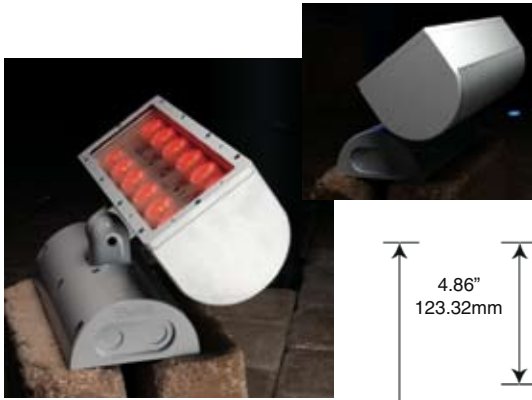

A₁ SAVI™ ARCHITECTURAL LED LIGHTING

SaVi SHO™ - Architectural Full Spectrum LED Fixture

SaVi SHO™ is an architectural line voltage, Super High Output full spectrum (RGB) LED floodlight with self contained auto switching power supply.

SAVI

It features the world's brightest RGB LED lighting system utilizing patented laminated ceramic technology and a special heat sinking system for superior life. It is capable of 16 million colors and is fully controllable by DMX. Color effects include static colors, cross fading, chasing and single color rotation. The sealed housing is constructed of cast aluminum alloy.

TECHNICAL SPECIFICATIONS

SaVi SHO™

SPECIFICATION FEATURES

Color Range: Different brightness of red, green and blue combined to produce over 16 million colors.

Light Source: LTCC-M High density RGB array

Beam Angle: 45°, 30°

Fixture Spacing: 20' (6.095m)

Control System: DMX512

Housing Material: Cast aluminum alloy

Wiring: Hard wire through bottom and side conduit entrances

Dimension: L330mm x W133mm x H240 (L13" x W5.3" x H4.5")