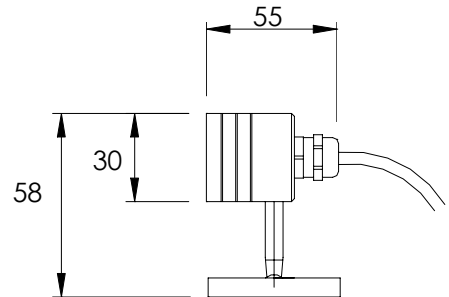

New - 2w LED Fittings

May 05

A recently introduced LED light source from Lumileds can now be fitted in these three popular Crescent fittings. The Luxeon star III has a rated output of 65 lumens when run at the recommended 700mA in 5500K white colour (warm white will be available in due course).

This output provides useful extra performance especially when mated with one of the standard lenses available in these units.

All these products will be clearly marked '2w' to avoid confusion with the earlier 1w, 350mA versions. The catalogue numbers have changed too for the same reason.

CLF2960 IP68 2w LED spot

Material: Body – 316L Stainless Steel,
Toughened glass cover.
Cable length – 1.5 metres.
Power supply: CRE 2784

CLF2930 2w LED Downlight

Material: Body – Aluminium Alloy,
Toughened glass lens or cover.
Cable length – 1.5 metres.
Power supply: CRE 2784
Ceiling Cut out: Dia.40

CLF2900 2w LED Paver

Material: Body – 316L Stainless Steel,
Toughened glass cover.
Cable length – 1.5 metres.
Power supply: CRE 2784

Full product numbers are made up as shown below. Please note that not all the alternatives shown are available for all products. If in doubt, check with the Crescent sales office.