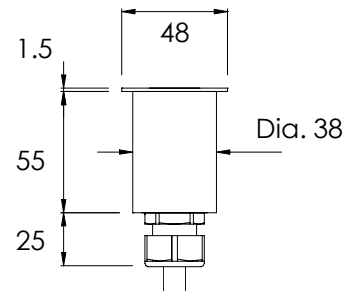

CLF2960 IP68 2w LED spot

Material: Body – 316L Stainless Steel,
Toughened glass cover.
Cable length – 1.5 metres.
Power supply: CRE 2784

CLF2930 2w LED Downlight

Material: Body – Aluminium Alloy,
Toughened glass lens or cover.
Cable length – 1.5 metres.
Power supply: CRE 2784
Ceiling Cut out: Dia.40

CLF2900 2w LED Paver

Material: Body – 316L Stainless Steel,
Toughened glass cover.
Cable length – 1.5 metres.
Power supply: CRE 2784

Full product numbers are made up as shown below. Please note that not all the alternatives shown are available for all products. If in doubt, check with the Crescent sales office.