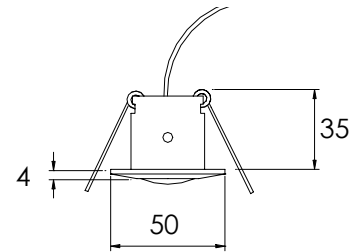

This output provides useful extra performance especially when mated with one of the standard lenses available in these units.

All these products will be clearly marked '2w' to avoid confusion with the earlier 1w, 350mA versions. The catalogue numbers have changed too for the same reason.

CLF2960 IP68 2w LED spot

Material: Body – 316L Stainless Steel,
Toughened glass cover.
Cable length – 1.5 metres.
Power supply: CRE 2784

CLF2930 2w LED Downlight

Material: Body – Aluminium Alloy,
Toughened glass lens or cover.
Cable length – 1.5 metres.
Power supply: CRE 2784
Ceiling Cut out: Dia.40

CLF2900 2w LED Paver

Material: Body – 316L Stainless Steel,
Toughened glass cover.
Cable length – 1.5 metres.
Power supply: CRE 2784

Full product numbers are made up as shown below. Please note that not all the alternatives shown are available for all products. If in doubt, check with the Crescent sales office.