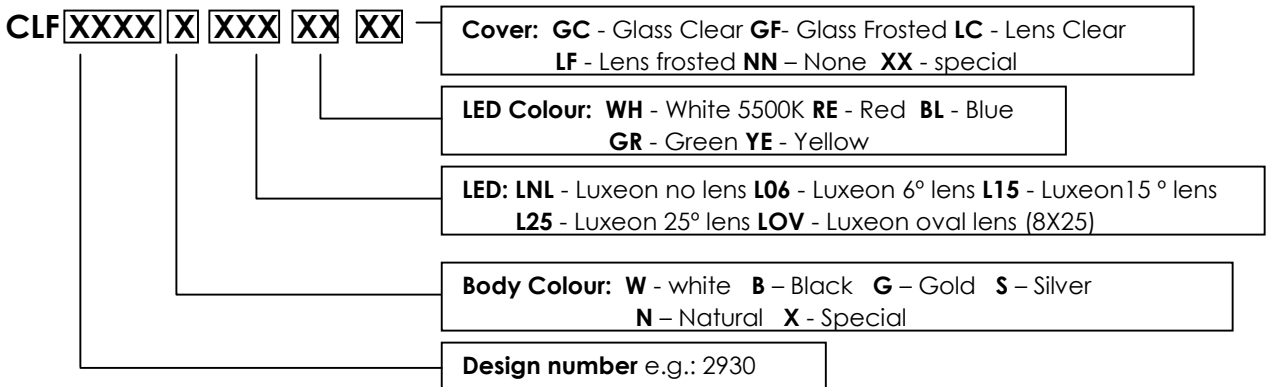

Crescent Lighting Limited, 8 Rivermead, Pipers Lane, Thatcham, Berkshire, RG19 4EP
Telephone: +44 (0) 1635 878888 Facsimile: +44 (0) 1635 873888
email address: sales@crescent.co.uk