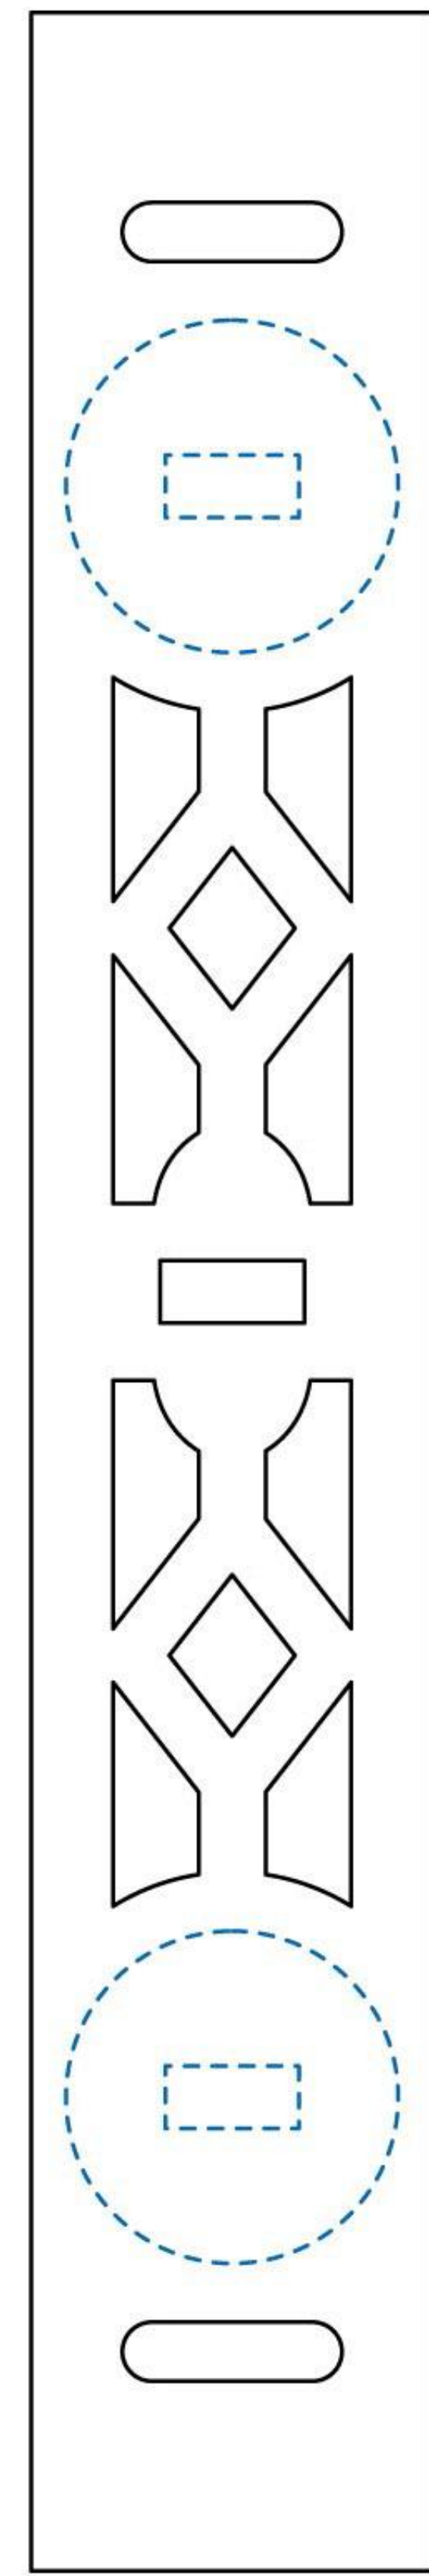

The rear pieces of the freight wagon are the same as these.

Las piezas traseras del vagón de carga son idénticas a estas.

Cut 2, 1/8 inches

Cut 2, 1/8 inches

Cut 4, 1/8 inches

Cut 4, 1/8 inches

Cut 4, 1/8 inches

Cut 4, 1/8 inches

Main floor, front half  
Suelo principal, mitad delantera  
Cut 1, 1/8 inches

Cut 2, 1/8 inches

Main floor, rear half  
Suelo principal, mitad trasera  
Cut 1, 1/8 inches

Cut 1, 1/8 inches

Victorian locomotive  
www.finescrollsaw.com  
© Copyright 2007 Pedro López Rodríguez. All rights reserved.