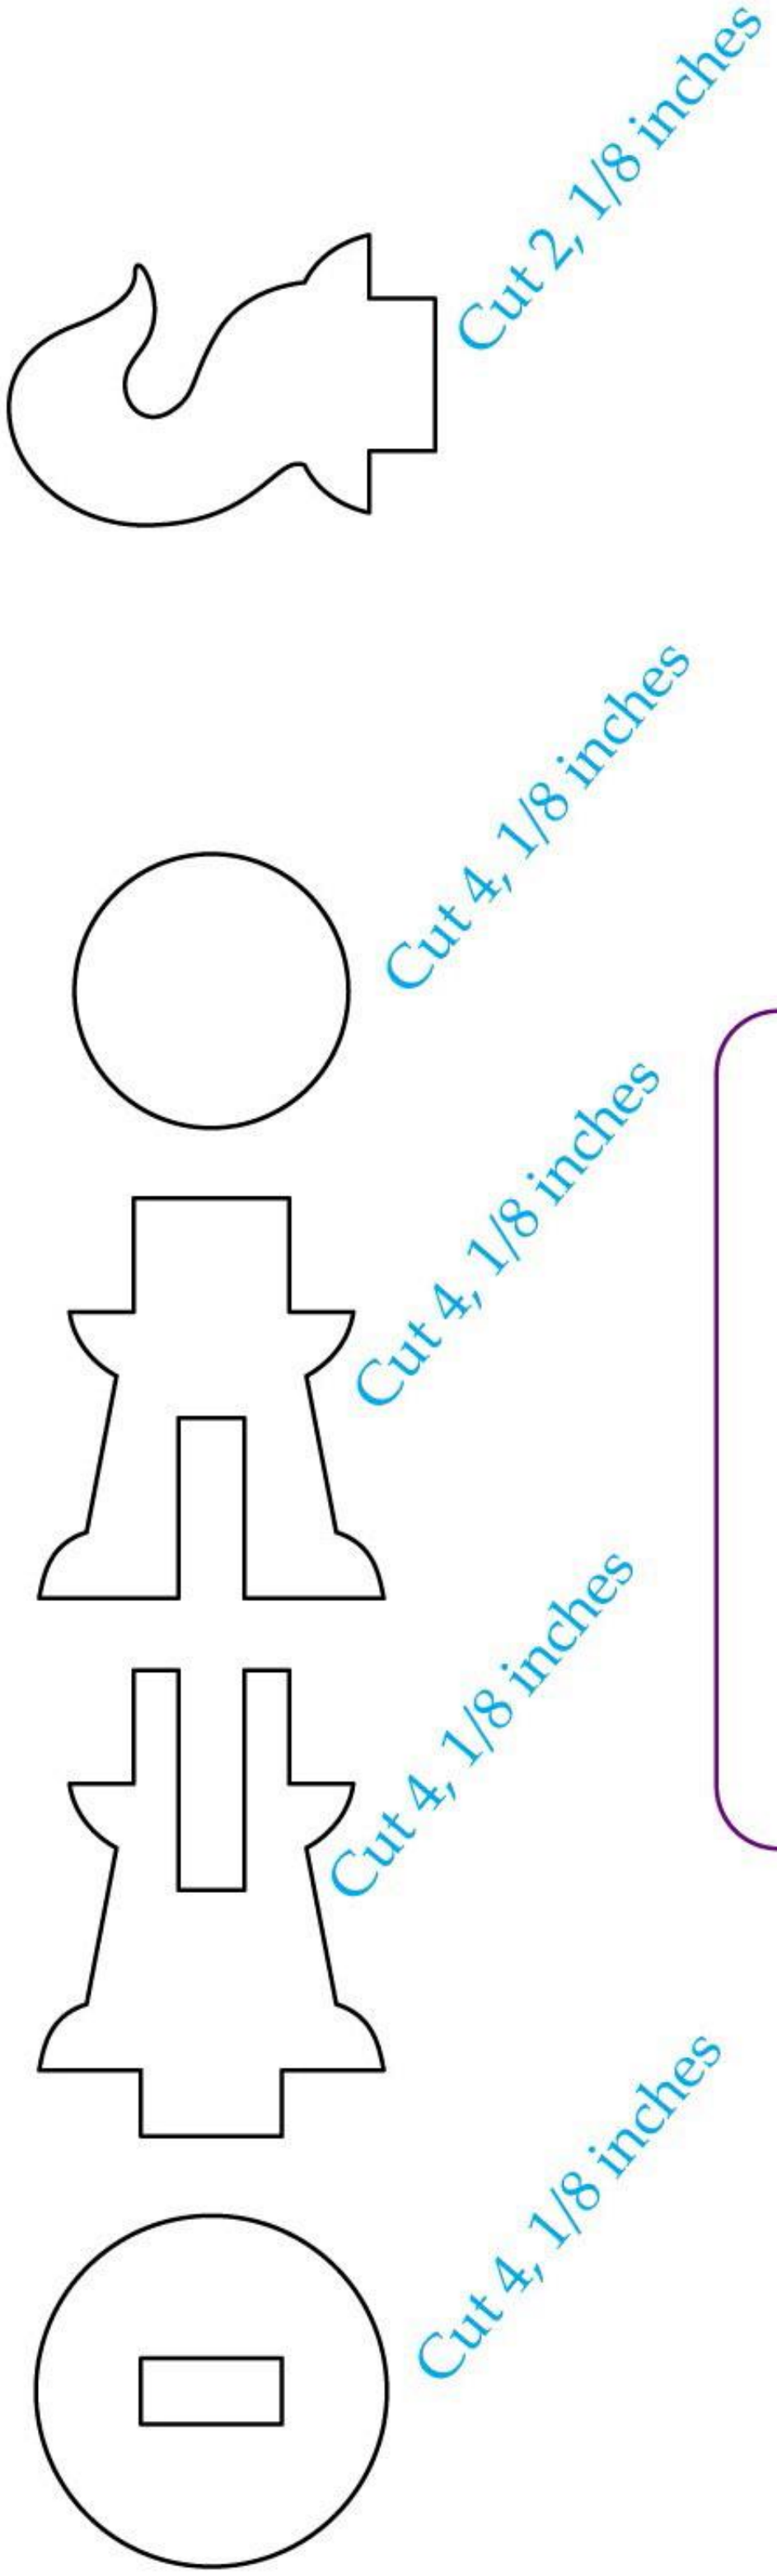

The rear pieces of the freight wagon are the same as these.

Las piezas traseras del vagón de carga son idénticas a estas.

Cut 2, 1/8 inches

Cut 2, 1/8 inches

Cut 4, 1/8 inches

Cut 4, 1/8 inches

Cut 4, 1/8 inches

Cut 4, 1/8 inches

Main floor, front half  
Suelo principal, mitad delantera  
Cut 1, 1/8 inches

Cut 2, 1/8 inches

Main floor, rear half  
Suelo principal, mitad trasera  
Cut 1, 1/8 inches

Cut 1, 1/8 inches

Victorian locomotive  
www.finescrollsaw.com  
© Copyright 2007 Pedro López Rodríguez. All rights reserved.