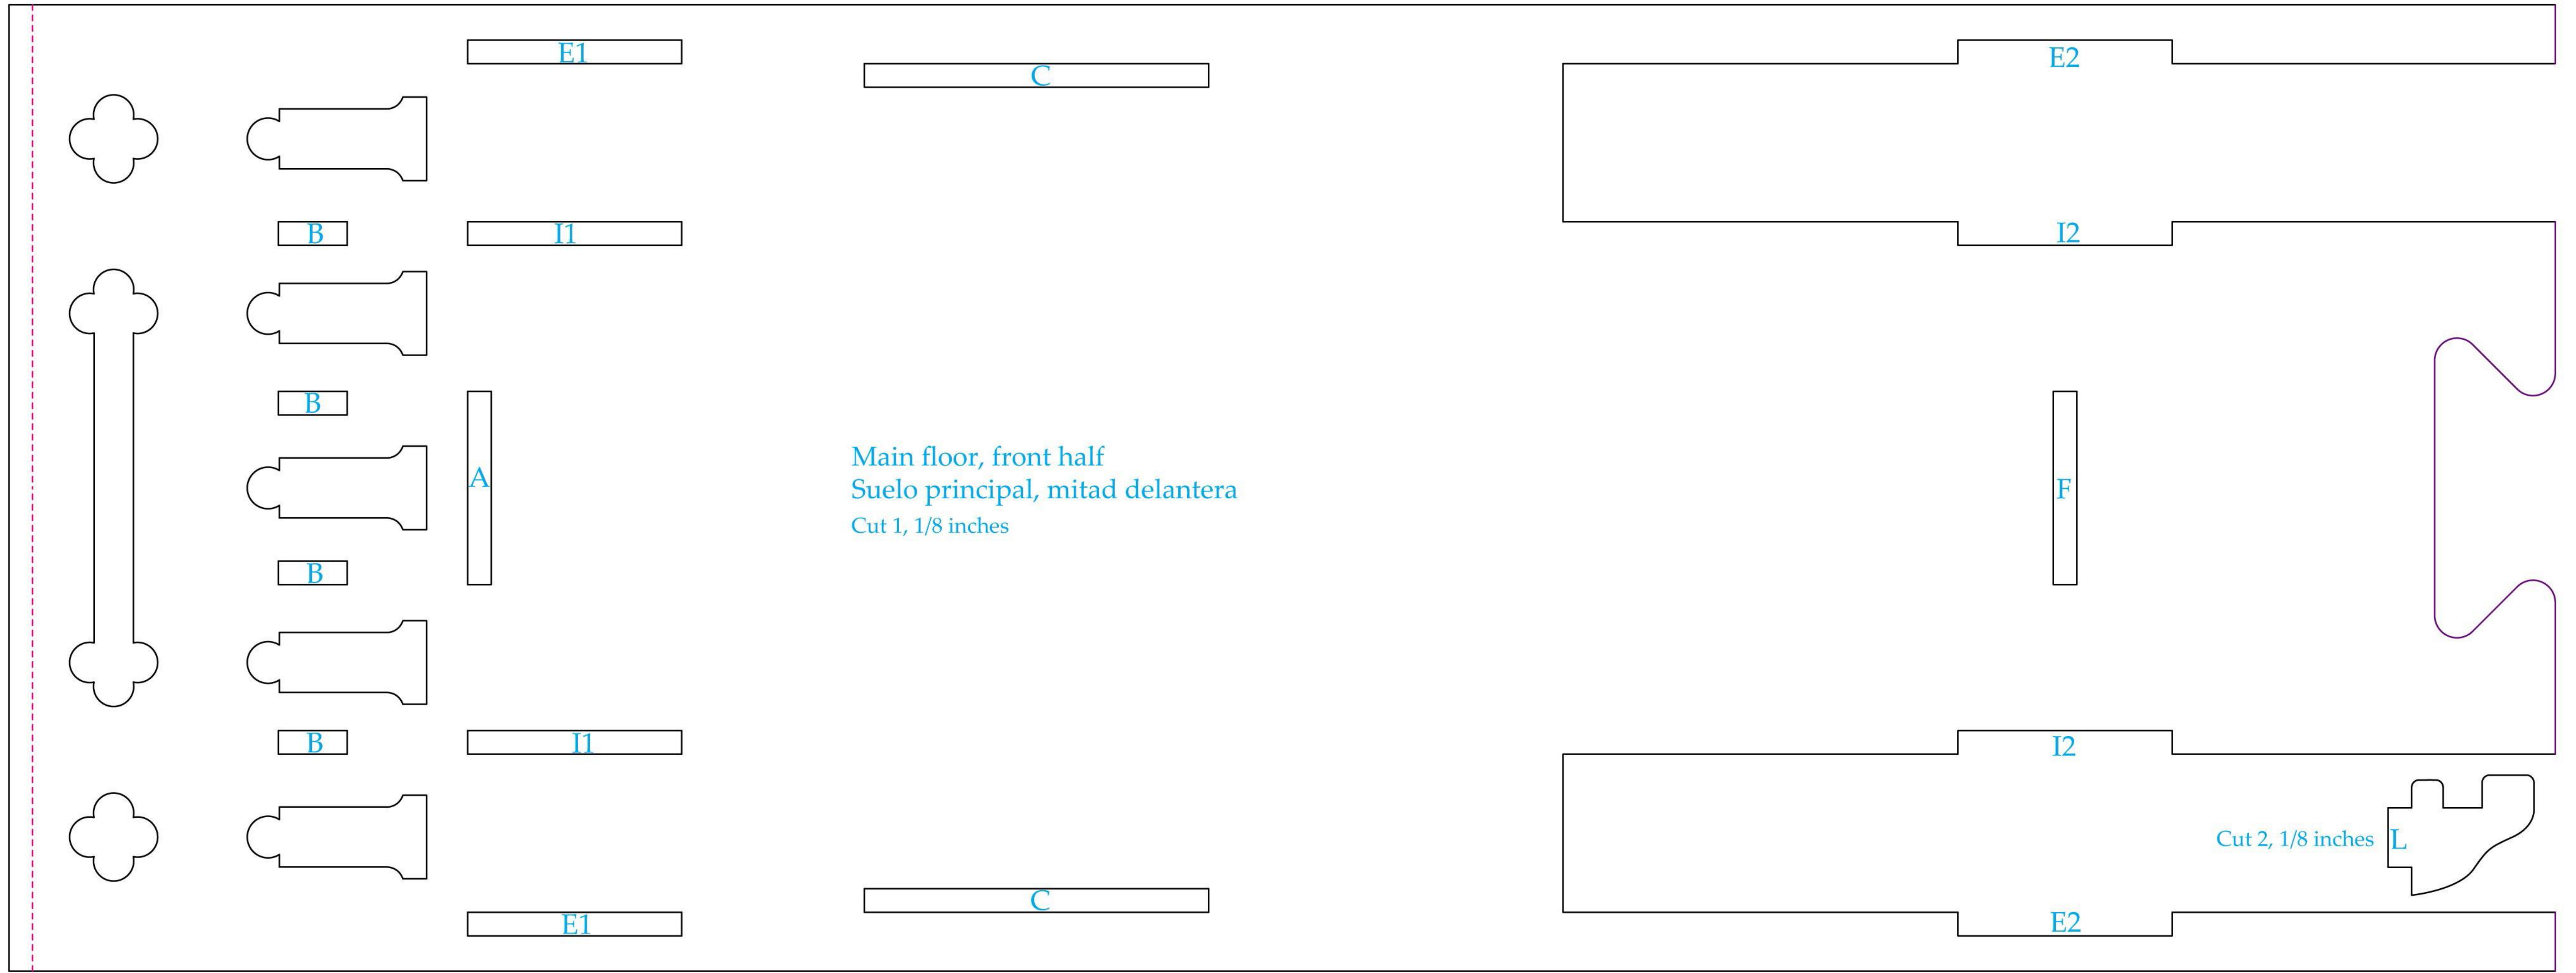

The rear pieces of the freight wagon are the same as these.

Las piezas traseras del vagón de carga son idénticas a estas.

Cut 2, 1/8 inches

Cut 2, 1/8 inches

Cut 4, 1/8 inches

Cut 4, 1/8 inches

Cut 4, 1/8 inches

Cut 4, 1/8 inches

Main floor, front half  
Suelo principal, mitad delantera  
Cut 1, 1/8 inches

Cut 2, 1/8 inches

Main floor, rear half  
Suelo principal, mitad trasera  
Cut 1, 1/8 inches

Cut 1, 1/8 inches

Victorian locomotive  
www.finescrollsaw.com  
© Copyright 2007 Pedro López Rodríguez. All rights reserved.