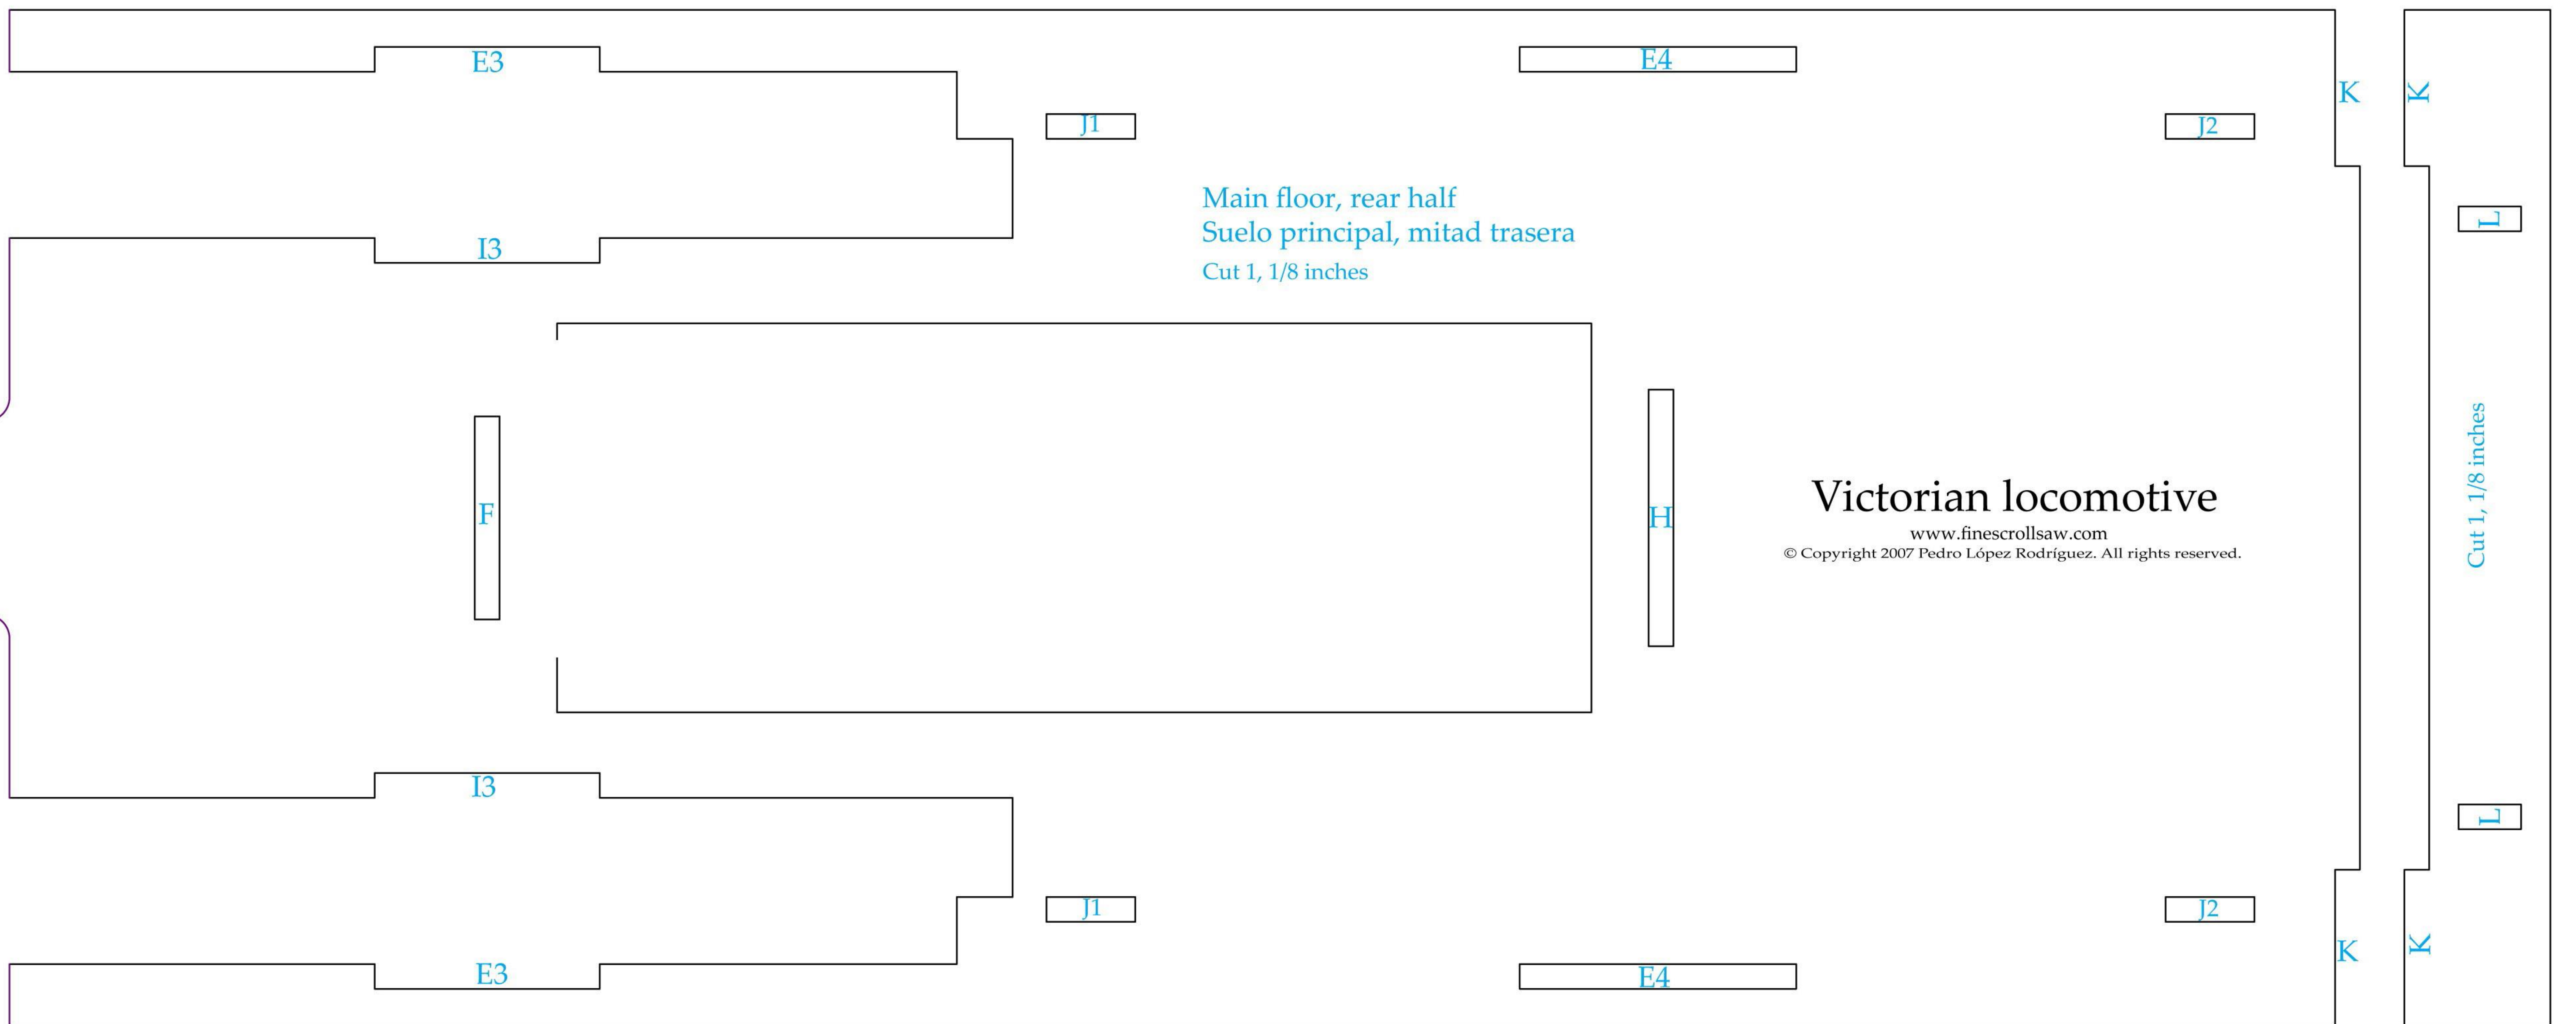

The rear pieces of the freight wagon are the same as these.

Las piezas traseras del vagón de carga son idénticas a estas.

Cut 2, 1/8 inches

Cut 2, 1/8 inches

Cut 4, 1/8 inches

Cut 4, 1/8 inches

Cut 4, 1/8 inches

Cut 4, 1/8 inches

Main floor, front half  
Suelo principal, mitad delantera  
Cut 1, 1/8 inches

Cut 2, 1/8 inches

Main floor, rear half  
Suelo principal, mitad trasera  
Cut 1, 1/8 inches

Cut 1, 1/8 inches

Victorian locomotive  
www.finescrollsaw.com  
© Copyright 2007 Pedro López Rodríguez. All rights reserved.